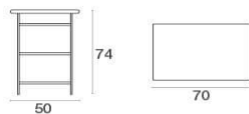

Description

Code: **334**

Typology: **Folding**

Collection: **Arc en ciel**

Folding: Yes

Shape: Rectangular

Technical Info

Width: **70 cm**

Depth: **50 cm**

Height: **74 cm**

Weight: **8.10 Kg**

Static Load:

Packaging

Packages: **1**

Pieces for pack: **1**

Dimensions: **94x15x58 cm**