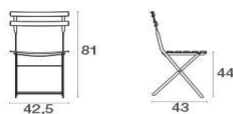

Description

Code: **314**

Typology: **Chairs**

Collection: **Arc en ciel**

Folding: Yes

Technical Info

Width: **42.5 cm**

Depth: **43 cm**

Height: **81 cm**

Weight: **4.80 Kg**

Static Load:

Packaging

Packages: **1**

Pieces for pack: **2**

Dimensions: **95x20x46 cm**

Volume: **0.089 mü**