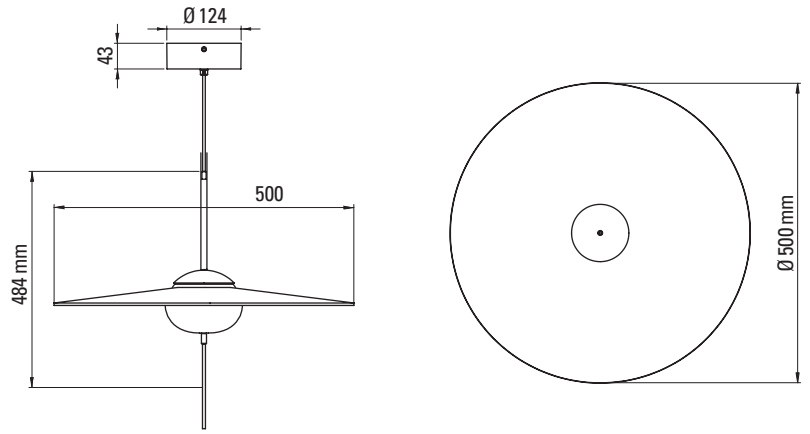

MONO L500

de Vantot

FICHE TECHNIQUE TECHNICAL SHEET

SUSPENSION

PENDANT LAMP

Matériaux Aluminium, verre
Materials Aluminium, glass

Poids net 3 kg
Net weight

Emballage
Packaging

IP 20
IP

Tension 110-240V
Voltage

Classe 2
Class

Watt 13W
Watt

Source LED intégrée 2700K, gradable
Source Integrated LED 2700K, dimmable

Lumens 1300lm
Lumens output

Driver Driver fourni intégré (65x50x27,5 mm)
500 mA / 24V
Driver Integrated driver supplied (65x50x27,5 mm)
500 mA / 24V

Câble Longueur: 3 m
Wire Length: 3 m

Interrupteur Sur la lampe
Switch On the lamp

Fiches NA
Plug

FINITION FINISH

Dark grey

GREY