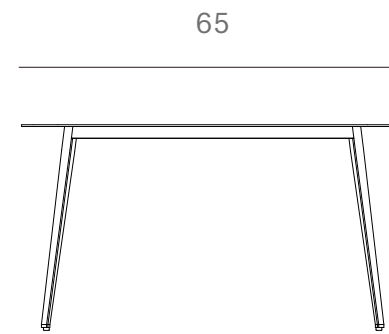

Ethnicraft

25940 - Texture Cosmos coffee table lava taupe - Dimensions (cm)

0.3

*Ethnicraft*

25940 - Texture Cosmos coffee table lava taupe - Dimensions (inches)