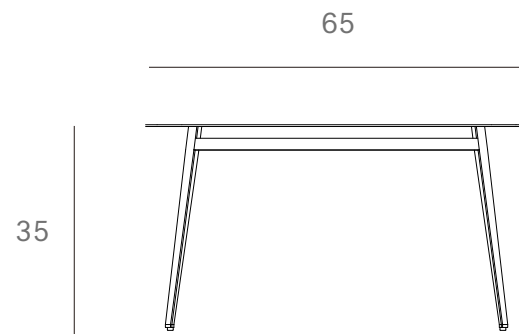

Ethnicraft

25940 - Texture Cosmos coffee table lava taupe - Dimensions (cm)

0.3

*Ethnicraft*

25940 - Texture Cosmos coffee table lava taupe - Dimensions (inches)