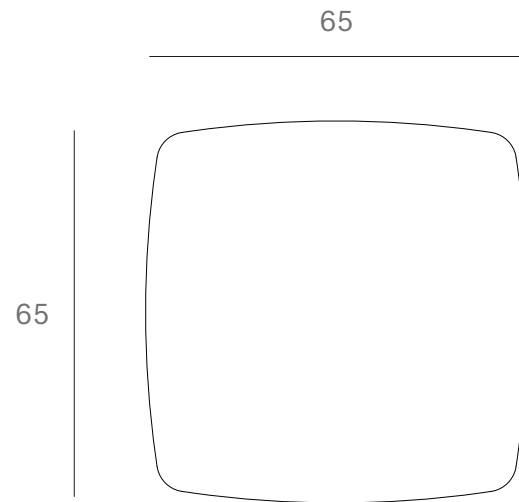

Ethnicraft

25940 - Texture Cosmos coffee table lava taupe - Dimensions (cm)

0.3

*Ethnicraft*

25940 - Texture Cosmos coffee table lava taupe - Dimensions (inches)