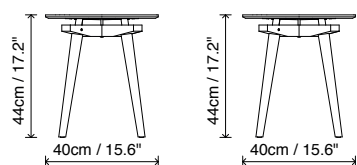

REX KRALJ

CC STOOL

Stool, designer Studio Rex Kralj, 2017

Weights and volumes

Product weight (kg)	3,3
Nett. weight product including packaging (kg)	4
Nett. Size packaging (cm) (d x w x h)	42 x 42 x 46

Product weight (lb)	7,3
Nett. weight product including packaging (lb)	8,8
Nett. Size packaging (inches) (w x d x h)	16,5 x 16,5 x 18,1

Material oak or walnut plywood seat & solid oak or walnut frame

Product measurements

Finishes

natural oak

natural walnut

black oak