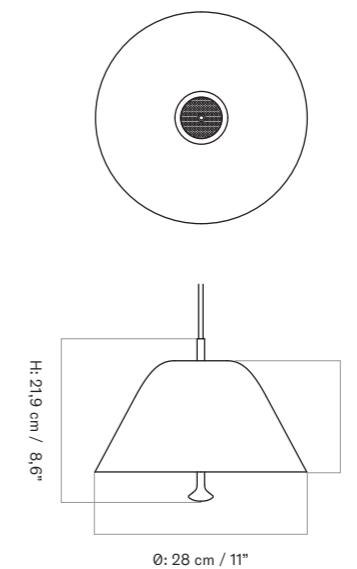

LEVITATE PENDANT, 28
Designed by *Afteroom*

As its name suggests, the Levitate Pendant floats effortlessly on air. The generous aluminium shade with an elegant glass diffuser, classic in its expression, is available in two sizes and two colours and reflects warm, ambient light to perfectly illuminate a space. The accompanying brass knob makes for a perfect decoration.

PRODUCT TYPE
Pendant

COLLI
1

ENVIRONMENT
Indoor

DIMENSIONS
H: 21,9 cm / 8,6"
Ø: 28 cm / 11"

PRODUCTION PROCESS
Spun aluminium shade, hand crafted glass diffuser, with milled brass details.

COLOUR
Green (Pantone 5773)
Black (Pantone Black C)

MATERIALS
Aluminium, steel, ABS, glass, PVC and brass

TECHNICAL SPECIFICATIONS

WEIGHT
1,2 kg / 2,65 lb

VOLTAGE
CE: 220-230 V
US: 110-130 V

LIGHT SOURCE
E14 (CE) - 2 pcs
E12 (US) - 2 pcs

Max 25 Watt

LIGHT SPECIFICATION
Bulb not included.

DIMMER
No. The lamp can be connected to a dimmer system.

CANOPY
Black, ABS
Ø: 11,5 cm / 4,5"
H: 3,8 cm / 1,5"

CORD MATERIAL AND COLOUR
Soft coated PVC, black.

CORD LENGTH
400 cm / 157,5"

CLASSIFICATION
IP20, Class II

CERTIFICATIONS
CE and ETL certified, tests can be obtained upon request.

PACKAGING TYPE
Gift box

PACKAGING MEASUREMENTS
(H x W x D)
41 cm x 41 cm x 26 cm /
16,1" x 16,1" x 10,2"

MATERIALS & MAINTENANCE
Please visit audocph.com for materials, care and maintenance instructions.