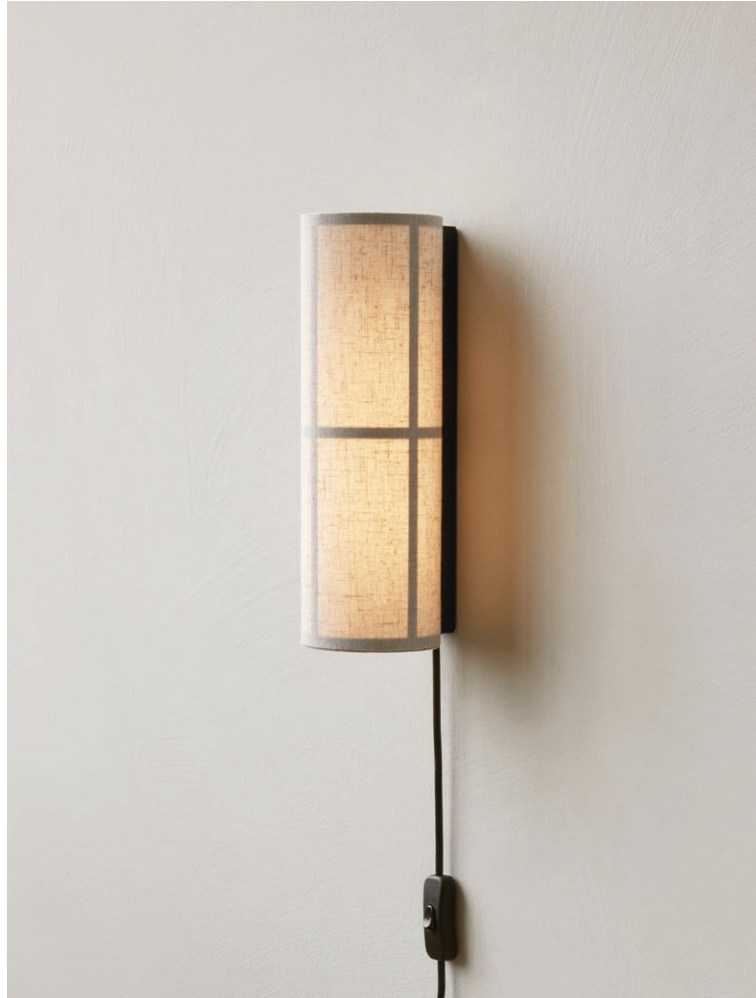

Audo

COPENHAGEN

HASHIRA WALL LAMP
Designed by *Norm Architects*

HASHIRA WALL LAMP, EU

Designed by *Norm Architects*

Taking its design cues from traditional Japanese lanterns, the Hashira Wall Lamp has a translucent textile shade that softly diffuses the light. Conceived for Audo by Norm Architects, it looks equally elegant mounted alone as it does in pairs above a bed or sofa.

RAW
1506699

PRODUCT TYPE
Wall lamp

COLLI
2

ENVIRONMENT
Indoor

DIMENSIONS
H: 30 cm / 11,81"
W: 12,7 cm / 5"
D: 11,6 cm / 4,57"
Ø: 10 cm / 3,94"

PRODUCTION PROCESS
Laser cut and welded steel frame with a hand-made shade.

COLOUR
Raw, stained oak
Black (RAL 9005)

MATERIALS
Powder coated steel, linen, PS plastic

WEIGHT
0,92 kg / 2 lb

TECHNICAL SPECIFICATIONS

VOLTAGE
CE: 220-230 V
US: 110-130 V

LIGHT SOURCE
Replaceable LED
4 W

W: 12,7 cm / 5"

Ø: 10 cm / 3,94"

D: 11,6 cm / 4,57"

HASHIRA WALL LAMP, US

Designed by *Norm Architects*

Taking its design cues from traditional Japanese lanterns, the Hashira Wall Lamp has a translucent textile shade that softly diffuses the light. Conceived for Audo by Norm Architects, it looks equally elegant mounted alone as it does in pairs above a bed or sofa.