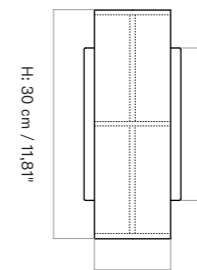

CERTIFICATIONS
CE and ETL certified, tests can be obtained upon request.

PACKAGING TYPE
Gift box

PACKAGING MEASUREMENTS
(H × W × D)
35,8 cm × 22,7 cm × 16,1 cm /
14" × 8,9" × 6,3"

MATERIALS & MAINTENANCE
Please visit audo Copenhagen.com for materials, care and maintenance instructions.

W: 12,7 cm / 5"

Ø: 10 cm / 3,94"

D: 11,6 cm / 4,57"

HASHIRA WALL LAMP, US

Designed by *Norm Architects*

Taking its design cues from traditional Japanese lanterns, the Hashira Wall Lamp has a translucent textile shade that softly diffuses the light. Conceived for Audo by Norm Architects, it looks equally elegant mounted alone as it does in pairs above a bed or sofa.

RAW
1506699U

PRODUCT TYPE Wall lamp
COLLI 2
ENVIRONMENT Indoor
DIMENSIONS H: 30 cm / 11,81" W: 12,7 cm / 5" D: 11,6 cm / 4,57" Ø: 10 cm / 3,94"
PRODUCTION PROCESS Laser cut and welded steel frame with a hand-made shade.
COLOUR Raw, stained oak Black (RAL 9005)
MATERIALS Powder coated steel, linen, PS plastic
WEIGHT 0,92 kg / 2 lb

W: 12,7 cm / 5"

Ø: 10 cm / 3,94"

H: 20 cm / 7,9"

D: 11,6 cm / 4,57"