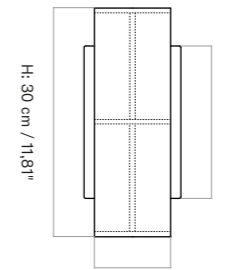

Ø: 10 cm / 3,94"