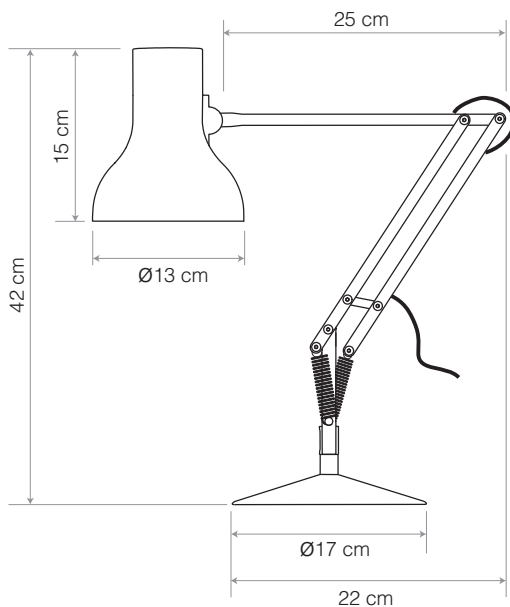

Type 75™ Mini Desk Lamp

Type 75™ Mini Collection | Technical Sheet

ANGLEPOISE®
Abandon Darkness.

Launched In 2011 | Designed by Sir Kenneth Grange

Max Horizontal Reach 55 cm
Max Vertical Reach 70 cm

Product

Lamp - Slate Grey
Lamp - Alpine White
Lamp - Jet Black

Description

Our compact Type Range Desk Insert allows you to hard mount our Type 75™ Mini to your desk, making it ideal for any office, commercial or domestic, where space is at a premium.

Materials

- Matt paint finish
- Aluminium shade, arms and base cover
- Chrome plated fittings
- Cast iron base
- IP20 rating

Dimensions

- Shade diameter: \varnothing 13cm
- Shade height: 15cm
- Max reach: 55cm (from base to shade)
- Insert (h x \varnothing): 3cm x \varnothing 6cm
- Cable length: 180cm
- Lamp Packaging (L x W x H): 23cm x 16.5cm x 46.5cm
- Lamp Packaged Weight: 3.2kg
- Insert Packaging (L x W x H): 7cm x 6.5cm x 3.5cm
- Insert Packaged Weight: 0.12 kg

Electrical

- Voltage 220/240V, 50/60Hz
- Class II - Double insulated
- Note: Bulb weight critical for balance. Approximate bulb weight 25-45g
- Integrated shade switch
- Plug: 2-pin Europlug to CEE 7/16
- E27 lamp holder
- Maximum permitted bulb: 10W MAX E27
- Supplied with compatible 5.5W LED E27 bulb
 - Luminous Intensity: 600lm
 - Life: 15,000 Hours
 - Non-dimmable
 - Colour Temperature: 2700K
 - CRI (Ra): 80