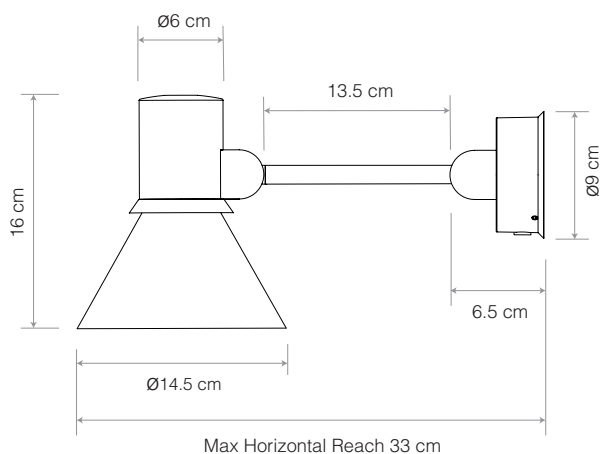

Type 80™ W2

ANGLEPOISE®

Type 80™ Collection | Technical Sheet

Launched In 2021 | Designed by Sir Kenneth Grange

Shade Rotational Movement