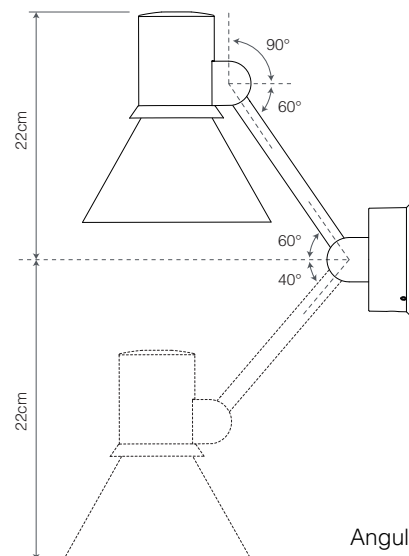

Angular Motion

Bulb
included