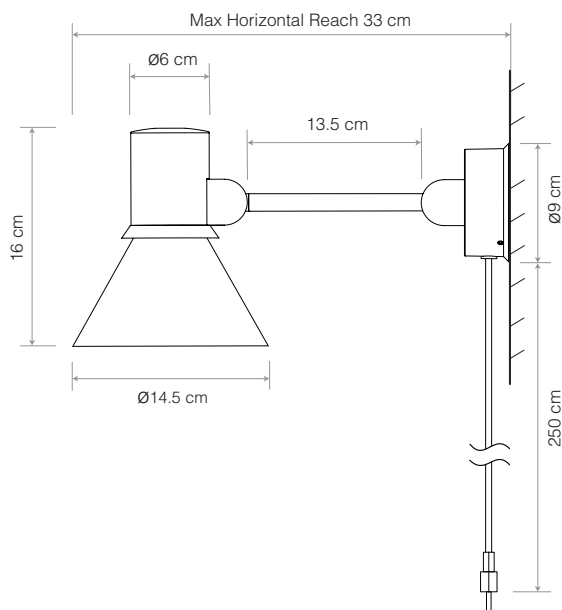

Materials

- Matt paint and Anodised Aluminium finish
- Aluminium shade
- Steel Arm
- Anodised machined joints
- Aluminium and Steel wall plate
- IP20 rating

Dimensions

- Shade Diameter: \varnothing 14.5cm
- Shade Height: 16cm
- Wall plate diameter: \varnothing 9cm
- Max Reach: 33cm (from wall to shade)
- Vertical Movement: +/- 22cm (lowest to highest shade position)
- Lamp Packaging (L x W x H): 24.5cm x 19cm x 31cm
- Lamp Packaged Weight: 1.4 kg

Materials

- Matt paint and Anodised Aluminium finish
- Aluminium shade
- Steel Arm
- Anodised machined joints
- Aluminium and Steel wall plate
- IP20 rating

Dimensions

- Shade Diameter: $\varnothing 14.5\text{cm}$
- Shade Height: 16cm
- Wall plate diameter: $\varnothing 9\text{cm}$
- Max Reach: 33cm (from wall to shade)
- Vertical Movement: +/- 22cm (lowest to highest shade position)
- Lamp Packaging (L x W x H): 24.5cm x 19cm x 31cm
- Lamp Packaged Weight: 1.4 kg

Electrical

- Voltage 220/240V, 50/60Hz
- Class II - Double Insulated
- Integrated shade switch
- Plug: 2-pin Europlug to CEE 7/16
- E27 lamp holder
- Maximum permitted bulb: 10W LED
- Supplied with a compatible 6W LED E27 bulb
 - Luminous Intensity: 600lm
 - Life: 15,000 Hours
 - Non-dimmable
 - Colour Temperature: 2700K
 - CRI (Ra): 80