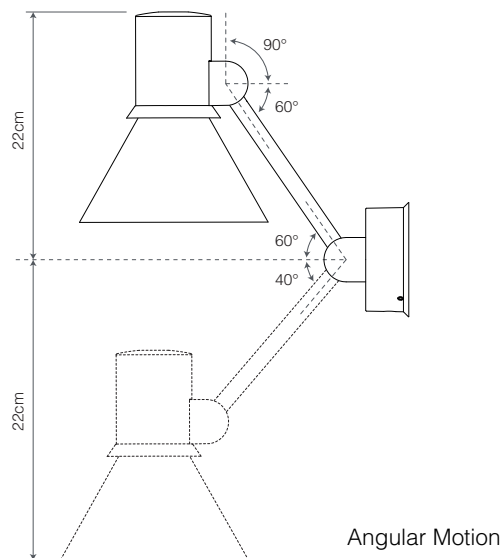

Bulb
included

Product

W2 Wall Light - Grey Mist
W2 Wall Light - Matte Black

Description

In addition to the Type 80 signature shade, the W2 wall light has an extended arm with movable joints at both the wall and the shade to help you direct light where you need it most.

Combine with Type 80 table and pendant lights for a fully co-ordinated lighting scheme.

Materials

- Matt paint and Anodised Aluminium finish
- Aluminium shade
- Steel Arm
- Anodised machined joints
- Aluminium and Steel wall plate
- IP20 rating

Dimensions

- Shade Diameter: $\varnothing$ 14.5cm
- Shade Height: 16cm
- Wall plate diameter: $\varnothing$ 9cm
- Max Reach: 33cm (from wall to shade)
- Vertical Movement: +/- 22cm (lowest to highest shade position)
- Lamp Packaging (L x W x H): 24.5cm x 19cm x 31cm
- Lamp Packaged Weight: 1.4 kg

Electrical

- Voltage 220/240V, 50/60Hz
- Class II - Double Insulated
- Integrated shade switch
- E27 lamp holder
- Maximum permitted bulb: 10W LED
- Supplied with a compatible 6W LED E27 bulb
  - Luminous Intensity: 600lm
  - Life: 15,000 Hours
  - Non-dimmable
  - Colour Temperature: 2700K
  - CRI (Ra): 80