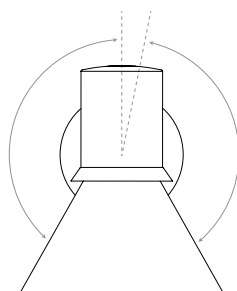

Shade Rotational Movement