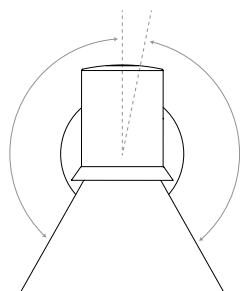

Type 80™ W2

ANGLEPOISE®

Type 80™ Collection | Technical Sheet

Launched In 2021 | Designed by Sir Kenneth Grange

Shade Rotational Movement