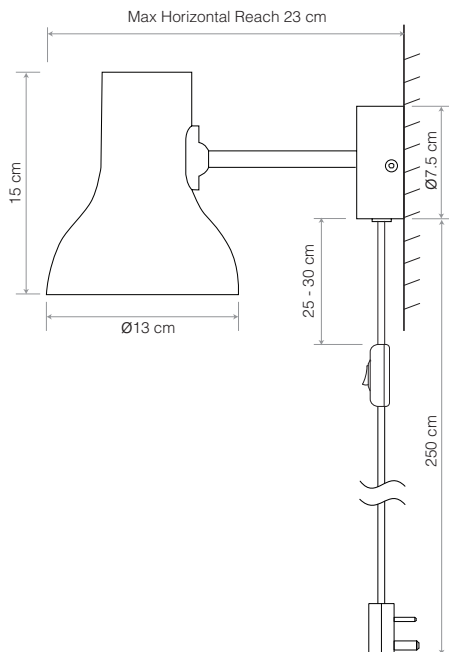

## Materials

- Matt paint finish
- Aluminium shade and arm
- Aluminium wall plate
- IP20 rating

## Dimensions

- Shade diameter:  $\varnothing$ 13cm
- Shade height: 15cm
- Max reach: 23cm (from wall to shade)
- Wall plate diameter:  $\varnothing$ 7.5cm
- Light Packaging (L x W x H): 18cm x 15cm x 26cm
- Light Packaged Weight: 0.55kg

## Electrical

- Voltage: 220/240V, 50/60Hz
- Class II - Double insulated
- Inline cable switch (25-30cm from product)
- 250cm cable
- Plug: 2-pin Europlug to CEE 7/16
- E27 lamp holder
- Maximum permitted bulb: 20W CFL / 10W LED E27
- Bulb not included