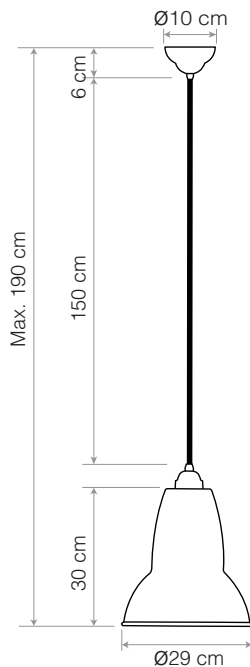

# Original 1227™ Maxi Pendant

ANGLEPOISE®

Original 1227™ Collection | Technical Sheet

Launched In 2012 | Designed by George Carwardine

## Description

At twice the size of our standard Original 1227™ pendant, whether used singly or as part of a series, the striking Original 1227™ Maxi, with its attractive coloured cables and smart shade finishes, will make a strong visual impact in any interior space.

## Dimensions

- Shade diameter:  $\varnothing$ 29cm
- Shade height: 30cm
- Ceiling rose diameter:  $\varnothing$ 10cm
- Cable length: 150cm
- Pendant Packaging (L x W x H): 29cm x 29cm x 33cm
- Pendant Packaged Weight: 2.05kg