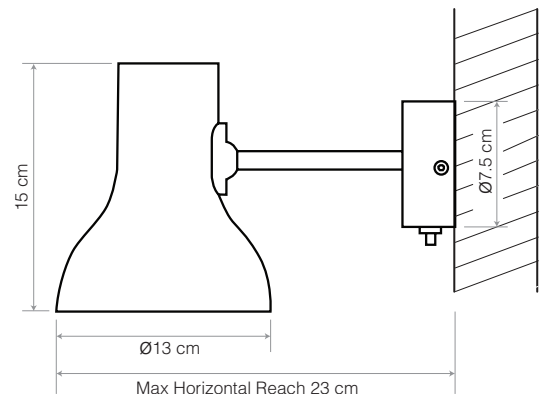

Electrical

- Voltage: 220/240V, 50/60Hz
- Class II - Double insulated
- E27 lamp holder
- Maximum permitted bulb: 20W CFL / 10W LED E27
- Push switch on wall plate
- Light can be wired to an external light switch