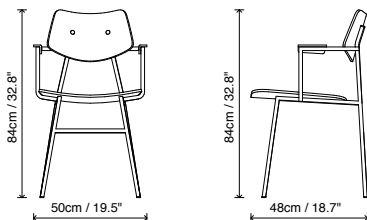

Product measurements

Finishes

Fabric and leathers