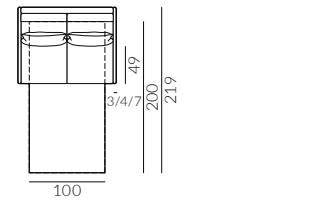

2-seater sofa