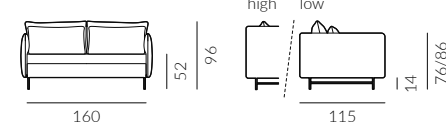

1.5-seater sofa

2-seater

2.5-seater sofa

3-seater sofa

Slim

Dimensions of the sofa bed collection:

2.5-seater sofa, left arm facing

3-seater sofa with chaise longue, left arm facing