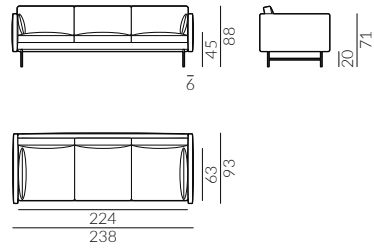

3-seater sofa