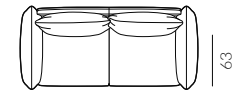

powder lacquer coat colour: brown

Puffy

Dimensions of the unfoldable collection:

1.5-seater armchair

2-seater sofa

2.5-seater sofa

3-seater sofa

4-seater sofa