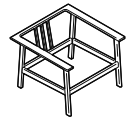

Customisation option:

frame colouring