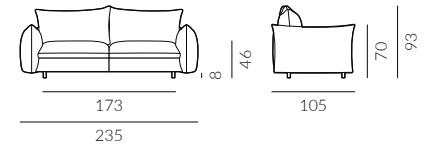

powder lacquer coat colour: brown

Puffy

Dimensions of the unfoldable collection:

1.5-seater armchair

2-seater sofa

2.5-seater sofa

3-seater sofa

4-seater sofa