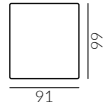

walnut-coloured
oak

beech
varnished

black
painted beech

Melisa

Dimensions:

cushions

pouffe

armchair