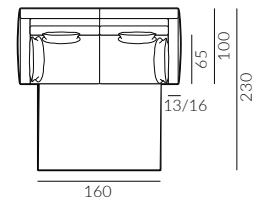

Focus Swing

Dimensions of the sofa bed collection:

3-seater sofa