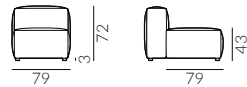

Dune

Leg options:

Dimensions:

corner module, left arm facing

module with backrest

pouffe L

chaise longue, right arm facing

chaise longue with backrest