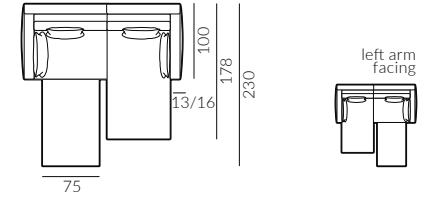

180 cm set 5, right arm facing

Focus Swing

Dimensions of the sofa bed collection:

* dimensions with flat/convex armrest

1.5-seater sofa

set 1, right arm facing, 1.5-seater sofa left arm facing, chaise longue right arm facing