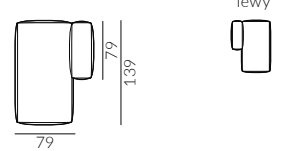

Dune

Leg options:

Dimensions:

corner module, left arm facing

module with backrest

pouffe L

chaise longue, right arm facing

chaise longue with backrest