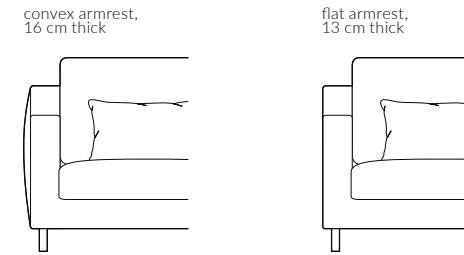

Focus

Armrest customisation: