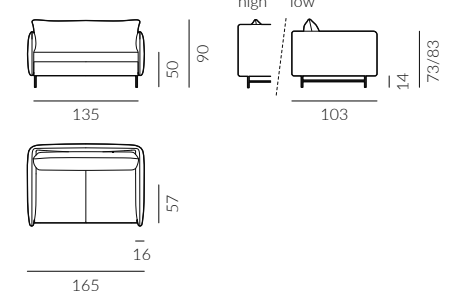

M16-145

METAL

Slim

Dimensions of the unfoldable collection:

1.5-seater armchair

2-seater sofa

2.5-seater sofa

3-seater sofa