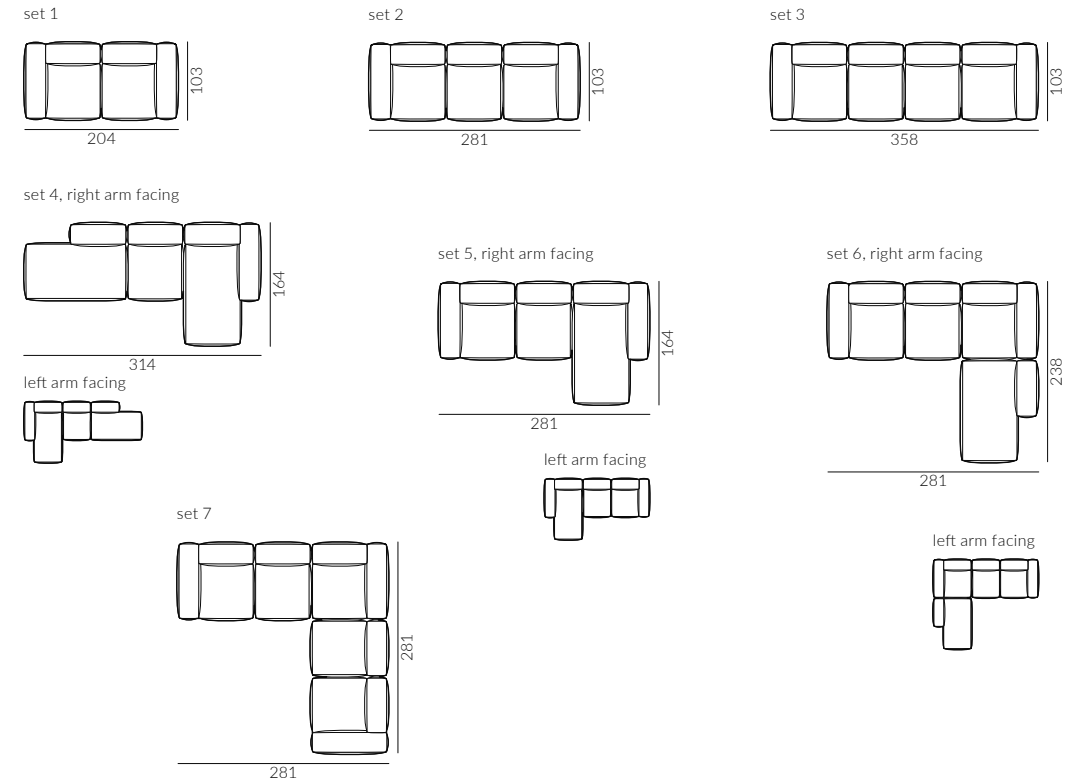

Dune

Leg options:

Dimensions:

corner module, left arm facing

module with backrest

pouffe L

chaise longue, right arm facing

chaise longue with backrest