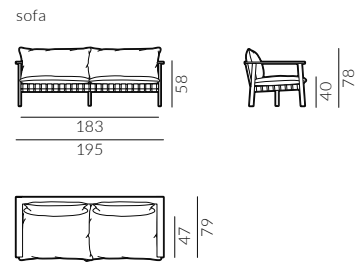

Customisation option:

frame colouring

colours of elastic straps

WOOD

ELASTIC STRAPS

Dimensions: