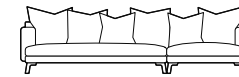

2.5-seater corner sofa