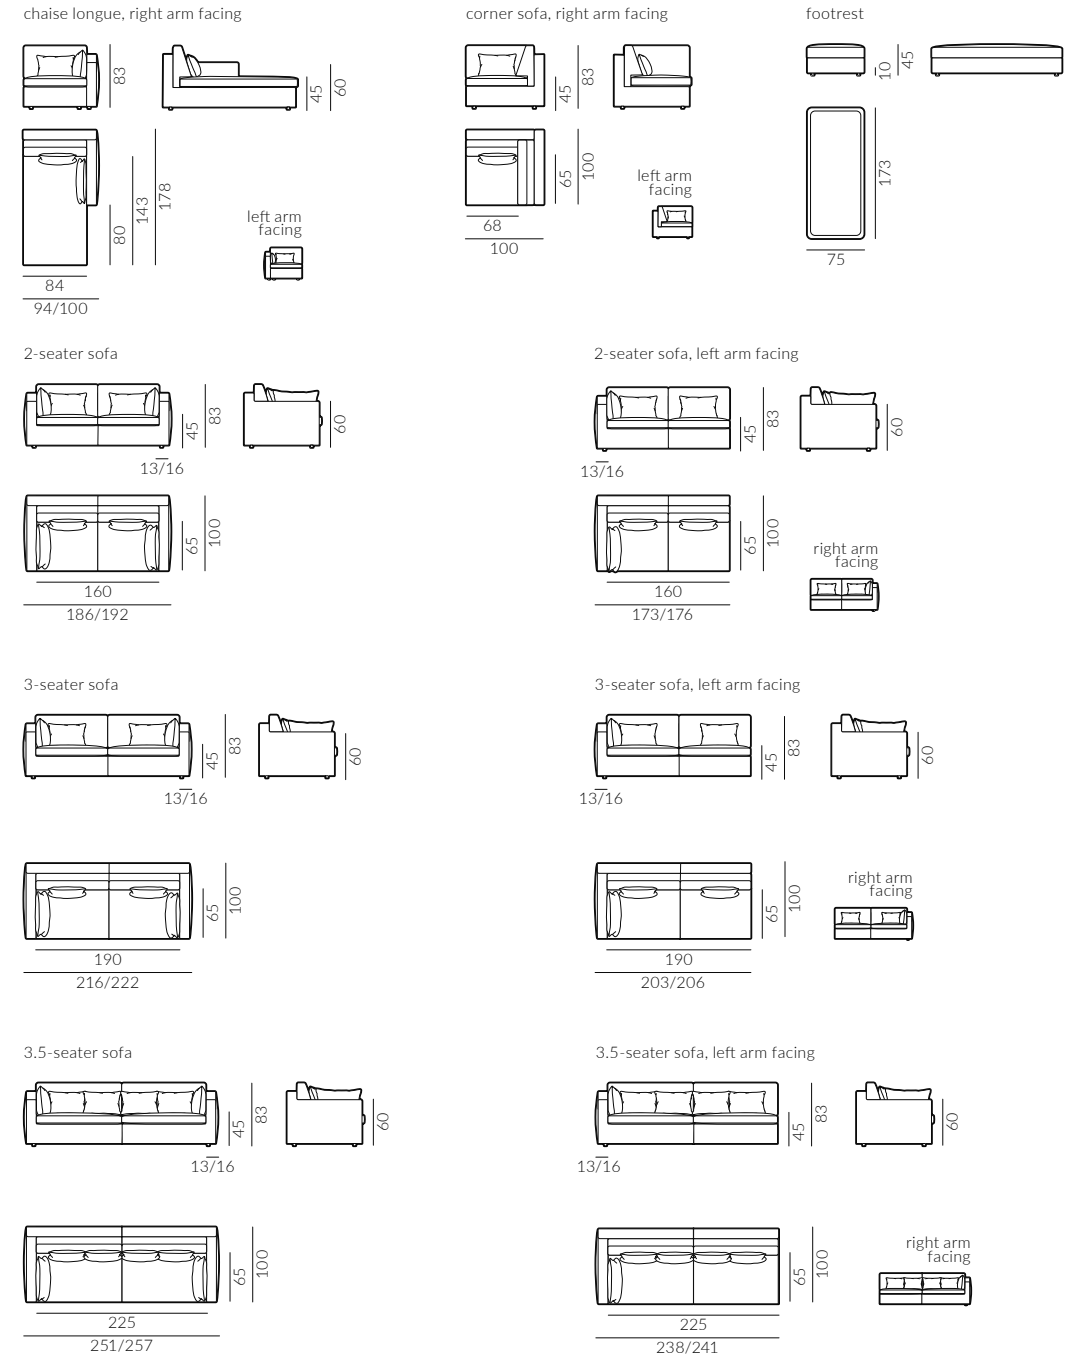

Focus Swing

Dimensions of the unfoldable collection:

* dimensions with flat/convex armrest