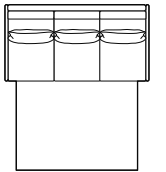

3.5-seater sofa

Mattress width options:

75 cm

100 cm

120 cm

140 cm

160 cm

Armrest options: