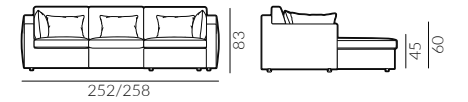

set 2, right arm facing, 2-seater sofa left arm facing, chaise longue right arm facing