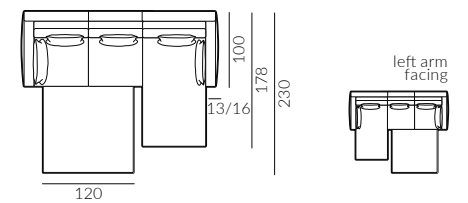

set 2, right arm facing, 2-seater sofa left arm facing, chaise longue right arm facing