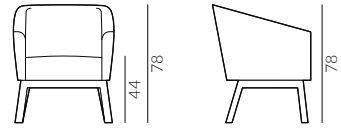

Len with wooden legs