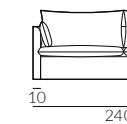

Lama

Items in the sofa bed collection:

Sofa width options:

3.5-seater sofa

4-seater sofa

Mattress width options:

160 cm x 190 cm

160 cm x 200 cm