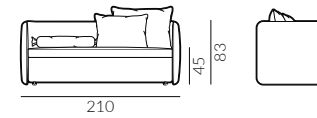

option with backrest and armrests