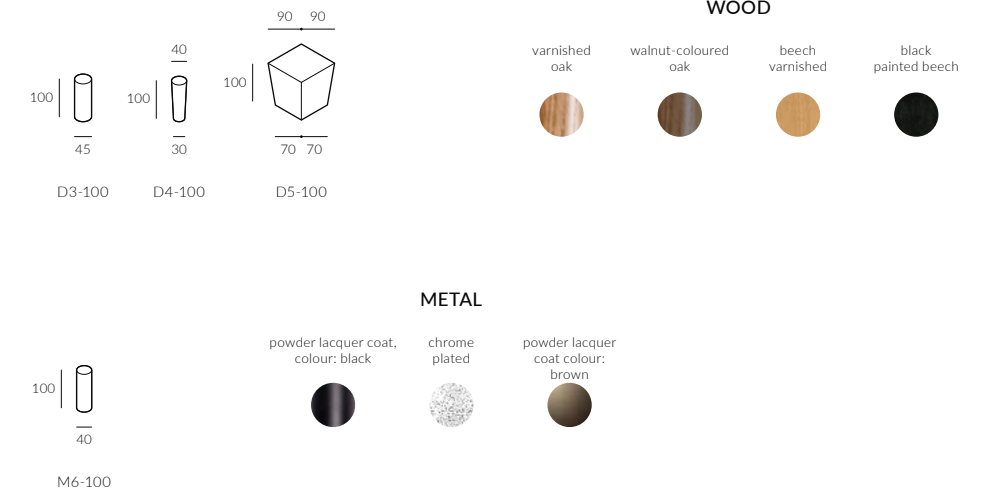

Leg options: