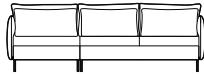

2-seater sofa

2.5-seater sofa

3-seater sofa

2.5-seater sofa with chaise longue

3-seater sofa with chaise longue

Mattress width options:

65 cm

120 cm