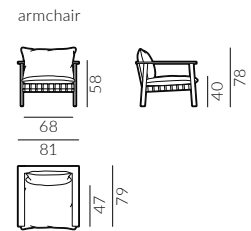

frame colouring

colours of elastic straps

WOOD

ELASTIC STRAPS

Dimensions:

Dune

Items in the collection:

Suggested sofa configurations:

Dune

Leg options:

Dimensions:

corner module, left arm facing

module with backrest

pouffe L

chaise longue, right arm facing

chaise longue with backrest