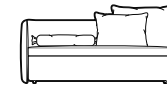

set of three cushions

option with backrest and armrests