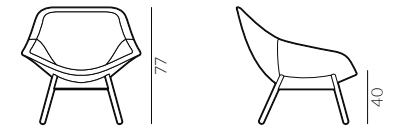

Dimensions of the sofa bed collection:

3.5-seater sofa

4-seater sofa

Lemon

Items in the collection:

Lemon with metal skid legs

Lemon with wooden legs

Leg options: