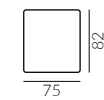

Leg options:

METAL

powder lacquer coat,
colour: black

Dimensions of the unfoldable collection:

pouffe

2-seater bench

3-seater

Matti