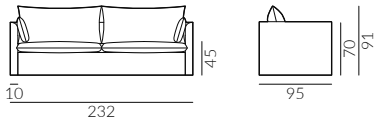

3.5-seater sofa