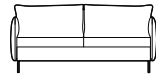

2.5-seater sofa

3-seater sofa

2.5-seater sofa with chaise longue

3-seater sofa with chaise longue

Armrest height options:

Welt options:

WELT

Leg options: