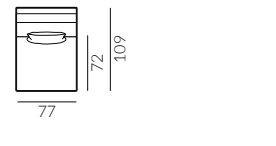

armchair without armrests

armchair, left arm facing

right arm facing

pouffe

pouffe M

pouffe

cushion 50x30 cm

cushion 60x40 cm