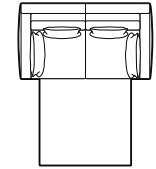

120 cm 2-seater sofa