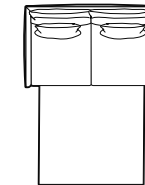

Matti

Dimensions of the unfoldable collection:

Matti

Items in the sofa bed collection:

Sofa width options:

Mattress width options:

140 cm

Leg options:

METAL

powder lacquer coat,
colour: black