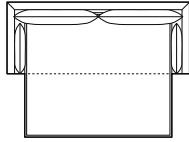

Lama

Items in the sofa bed collection:

Sofa width options:

3.5-seater sofa

4-seater sofa

Mattress width options:

160 cm x 190 cm

160 cm x 200 cm