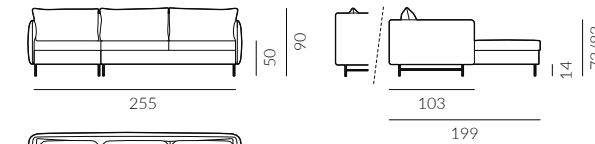

3-seater sofa with chaise longue, left arm facing