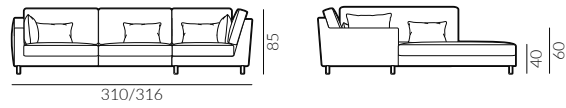

3.5-seater sofa, left arm facing

right arm facing

set 1, right arm facing, 2-seater sofa, left arm facing, chaise longue, right arm facing

set 2, right arm facing, 2-seater sofa, right arm facing, chaise longue, right arm facing

set 1, left arm facing

set 2, left arm facing

Focus

Dimensions:

* dimensions with flat/convex armrest

set 3, right arm facing, 3.5-seater sofa, left arm facing, chaise longue, right arm facing

set 4, right arm facing, 3-seater sofa, left arm facing, corner sofa, right arm facing, extension, right arm facing