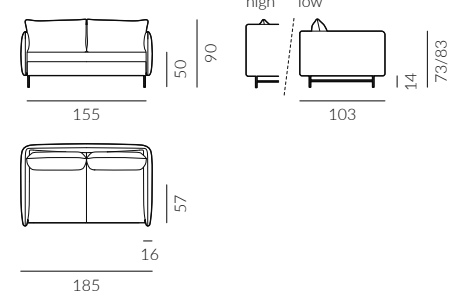

M16-145

METAL

Slim

Dimensions of the unfoldable collection:

1.5-seater armchair

2-seater sofa

2.5-seater sofa

3-seater sofa