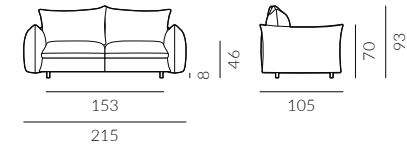

powder lacquer coat colour: brown

Puffy

Dimensions of the unfoldable collection:

1.5-seater armchair

2-seater sofa

2.5-seater sofa

3-seater sofa

4-seater sofa