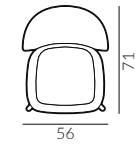

Dune

Leg options:

Dimensions:

Fi

Items in the collection:

Fi with wooden legs

Leg options:

WOOD

varnished oak

METAL

powder lacquer coat,
colour: black