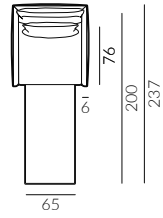

140 cm

160 cm

Leg options:

METAL

powder lacquer coat,
colour: black

Matti

Dimensions of the sofa bed collection:

1-seater sofa