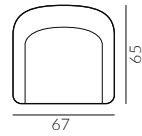

Len with wooden legs