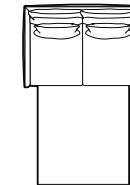

Sofa width options:

1-seater armchair

1.5-seater sofa

2-seater sofa

2.5-seater sofa

Mattress width options:

65 cm

120 cm