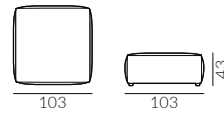

Dune

Leg options:

Dimensions:

corner module, left arm facing

module with backrest

pouffe L

chaise longue, right arm facing

chaise longue with backrest