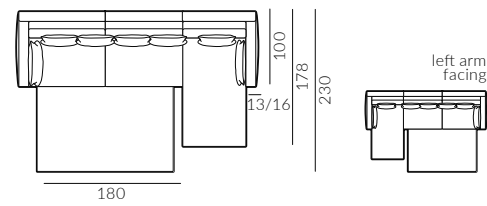

Focus Swing

Dimensions of the sofa bed collection:

3-seater sofa

3.5-seater sofa

set 4, right arm facing, 3-seater sofa left arm facing, chaise longue right arm facing

set 5, right arm facing, 3.5-seater sofa left arm facing, chaise longue right arm facing