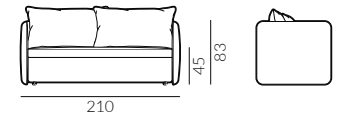

option with backrest and armrests