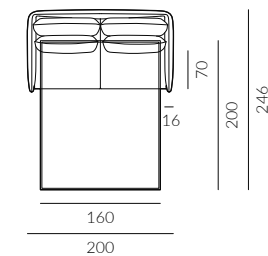

140 cm

160 cm

140 cm

160 cm

Armrest height options:

high

low

76/86

1.5-seater sofa

2-seater

2.5-seater sofa

3-seater sofa

Slim

Dimensions of the sofa bed collection:

2.5-seater sofa, left arm facing

3-seater sofa with chaise longue, left arm facing