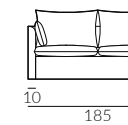

2-seater sofa