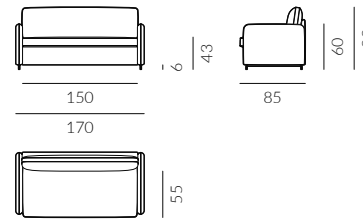

M7-60

Muffin

Dimensions:

1.5-seater sofa

2-seater sofa

2.5-seater sofa

Puffy

Items in the unfoldable collection: