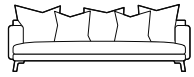

chaise longue,
right arm facing

chaise longue
without armrests

cushion
80x60 cm

cushion
60x60 cm

cushion
55x55 cm

cushion
50x50 cm

2.5-seater sofa

3-seater sofa