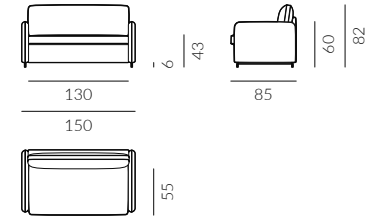

M7-60

Muffin

Dimensions:

1.5-seater sofa

2-seater sofa

2.5-seater sofa

Puffy

Items in the unfoldable collection: