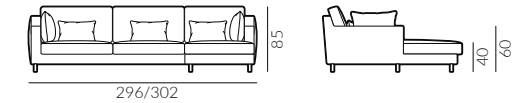

3.5-seater sofa, left arm facing

right arm facing

set 1, right arm facing, 2-seater sofa, left arm facing, chaise longue, right arm facing

set 2, right arm facing, 2-seater sofa, right arm facing, chaise longue, right arm facing

set 1, left arm facing

set 2, left arm facing

Focus

Dimensions:

* dimensions with flat/convex armrest

set 3, right arm facing, 3.5-seater sofa, left arm facing, chaise longue, right arm facing

set 4, right arm facing, 3-seater sofa, left arm facing, corner sofa, right arm facing, extension, right arm facing