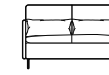

2-seater sofa