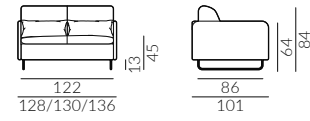

2-seater sofa