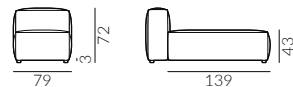

Dune

Leg options:

Dimensions:

corner module, left arm facing

module with backrest

pouffe L

chaise longue, right arm facing

chaise longue with backrest