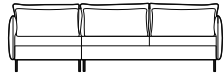

2-seater sofa

2.5-seater sofa

3-seater sofa

2.5-seater sofa with chaise longue

3-seater sofa with chaise longue

Mattress width options:

65 cm

120 cm