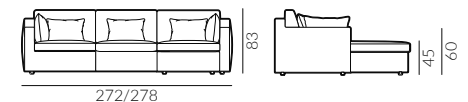

180 cm set 5, right arm facing

Focus Swing

Dimensions of the sofa bed collection:

* dimensions with flat/convex armrest

1.5-seater sofa

set 1, right arm facing, 1.5-seater sofa left arm facing, chaise longue right arm facing

2-seater sofa

set 2, right arm facing, 2-seater sofa left arm facing, chaise longue right arm facing

2.5-seater sofa

set 3, right arm facing, 2.5-seater sofa left arm facing, chaise longue right arm facing