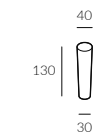

Leg options:

D4-130