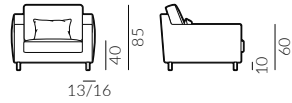

armchair without armrests

armchair, left arm facing

right arm facing

pouffe

pouffe M

pouffe

cushion 50x30 cm

cushion 60x40 cm