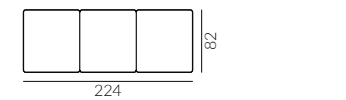

Leg options:

METAL

powder lacquer coat,
colour: black

Dimensions of the unfoldable collection:

pouffe

2-seater bench

3-seater

Matti