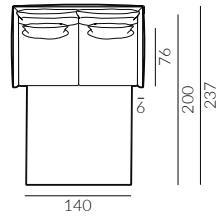

2-seater sofa