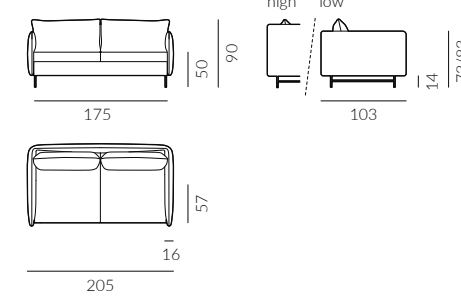

M16-145

METAL

Slim

Dimensions of the unfoldable collection:

1.5-seater armchair

2-seater sofa

2.5-seater sofa

3-seater sofa