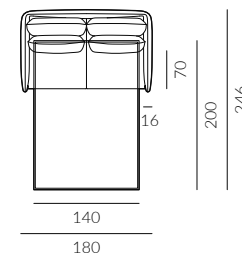

140 cm

160 cm

140 cm

160 cm

Armrest height options:

high

low

76/86

1.5-seater sofa

2-seater

2.5-seater sofa

3-seater sofa

Slim

Dimensions of the sofa bed collection:

2.5-seater sofa, left arm facing

3-seater sofa with chaise longue, left arm facing