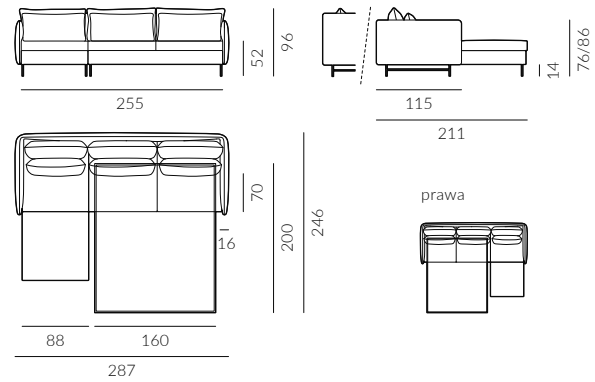

1.5-seater sofa

2-seater

2.5-seater sofa

3-seater sofa

Slim

Dimensions of the sofa bed collection:

2.5-seater sofa, left arm facing

3-seater sofa with chaise longue, left arm facing