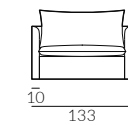

1.5-seater sofa