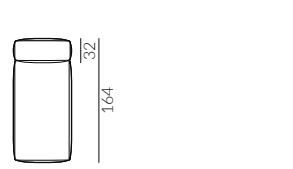

Dune

Leg options:

Dimensions:

corner module, left arm facing

module with backrest

pouffe L

chaise longue, right arm facing

chaise longue with backrest