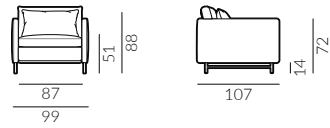

Matti

Dimensions of the sofa bed collection:

1-seater sofa