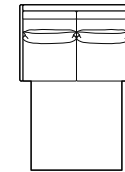

3.5-seater sofa

Mattress width options:

75 cm

100 cm

120 cm

140 cm

160 cm

Armrest options: