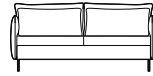

2-seater sofa

2.5-seater sofa

3-seater sofa

2.5-seater sofa with chaise longue

3-seater sofa with chaise longue

Mattress width options:

65 cm

120 cm