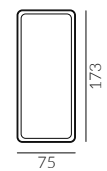

armchair without armrests

armchair, left arm facing

right arm facing

pouffe

pouffe M

pouffe

cushion 50x30 cm

cushion 60x40 cm

extension, right arm facing

left arm facing

chaise longue, right arm facing

corner sofa, right arm facing

footrest

left arm facing

left arm facing

2-seater sofa