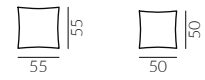

walnut-coloured
oak

beech
varnished

black
painted beech

Melisa

Dimensions:

cushions

pouffe

armchair