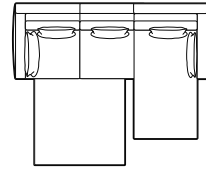

120 cm set 2, right arm facing