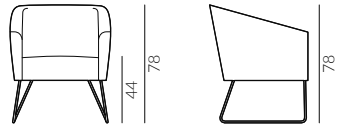

Len

Items in the collection:

Len with metal skid legs