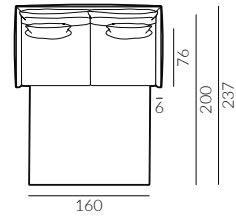

2.5-seater sofa

Melisa

Items in the collection: