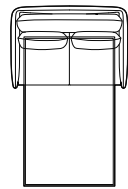

2-seater sofa

2.5-seater sofa

3-seater sofa

2.5-seater sofa with chaise longue

3-seater sofa with chaise longue

Mattress width options:

65 cm

120 cm

140 cm

160 cm

140 cm

160 cm

Armrest height options:

high

low

76/86