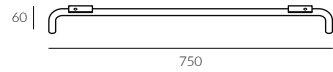

black painted beech

METAL

powder lacquer coat, colour: black

chrome plated

M6-60

METAL

powder lacquer coat, colour: copper

powder lacquer coat, colour: black