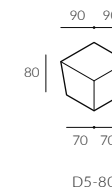

Leg options: