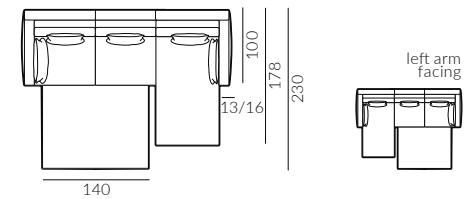

set 3, right arm facing, 2.5-seater sofa left arm facing, chaise longue right arm facing