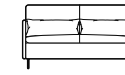

2.5-seater sofa