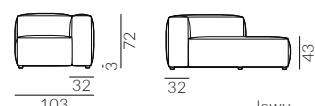

corner chaise longue, right arm facing