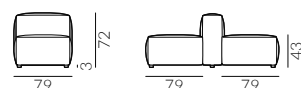

double module with backrest