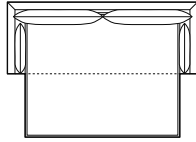

Lama

Items in the sofa bed collection:

Sofa width options:

3.5-seater sofa

4-seater sofa

Mattress width options:

160 cm x 190 cm

160 cm x 200 cm