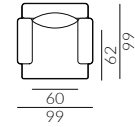

walnut-coloured
oak

beech
varnished

black
painted beech

Melisa

Dimensions:

cushions

pouffe

armchair