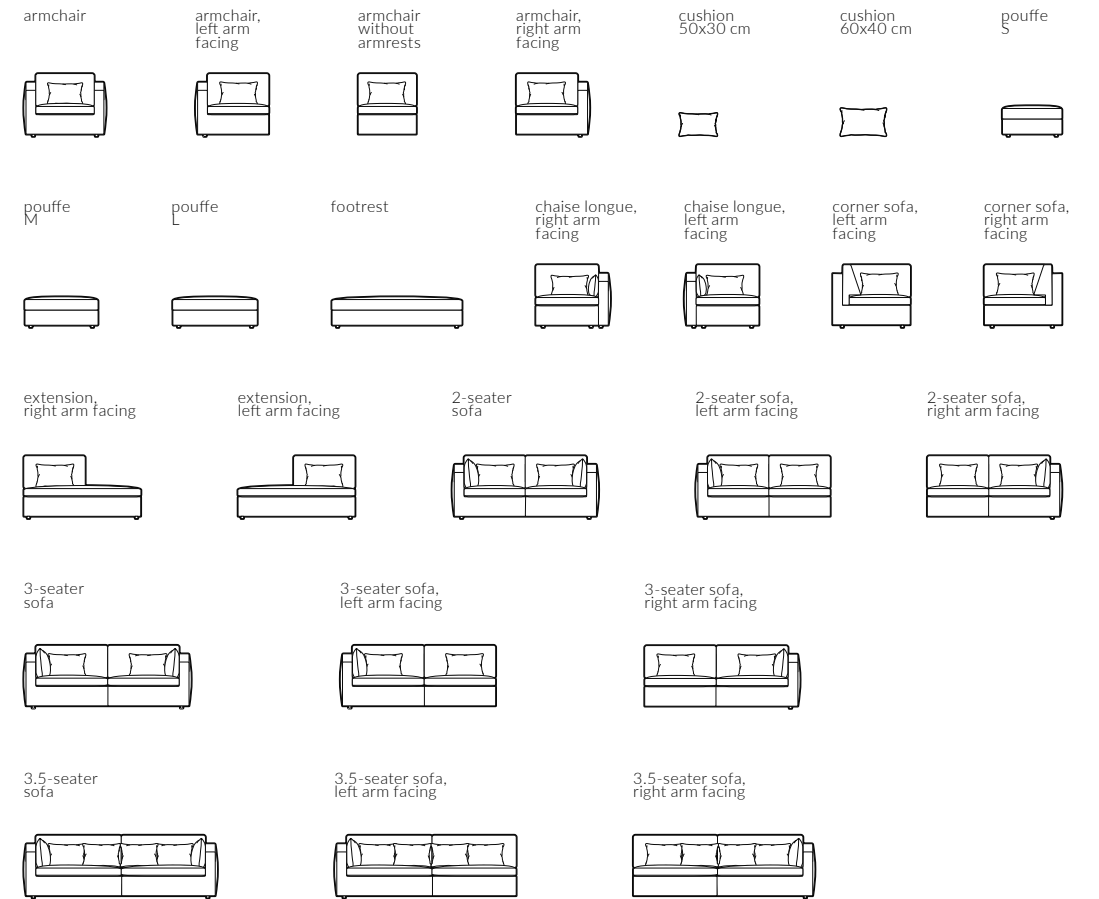

Focus

Dimensions:

* dimensions with flat/convex armrest

set 3, right arm facing, 3.5-seater sofa, left arm facing, chaise longue, right arm facing

set 4, right arm facing, 3-seater sofa, left arm facing, corner sofa, right arm facing, extension, right arm facing

Focus Swing

Items in the unfoldable collection: