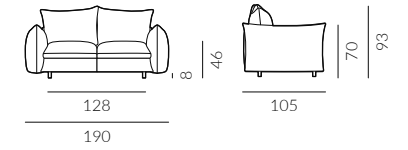

powder lacquer coat colour: brown

Puffy

Dimensions of the unfoldable collection:

1.5-seater armchair

2-seater sofa

2.5-seater sofa

3-seater sofa

4-seater sofa