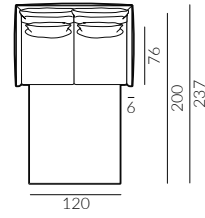

1.5-seater sofa