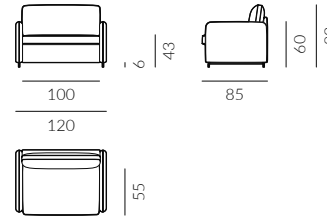

Muffin

Items in the collection:

Leg options:

WOOD

METAL

METAL

Muffin

Dimensions:

1.5-seater sofa