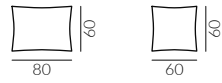

walnut-coloured
oak

beech
varnished

black
painted beech

Melisa

Dimensions:

cushions

pouffe

armchair