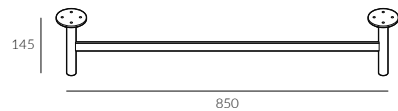

2.5-seater sofa

3-seater sofa

2.5-seater sofa with chaise longue

3-seater sofa with chaise longue

Armrest height options:

Welt options:

WELT

Leg options: