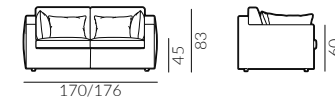

2-seater sofa