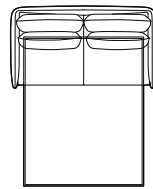

2-seater sofa

2.5-seater sofa

3-seater sofa

2.5-seater sofa with chaise longue

3-seater sofa with chaise longue

Mattress width options:

65 cm

120 cm

140 cm

160 cm

140 cm

160 cm

Armrest height options:

high

low

76/86