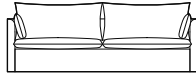

Lama

Items in the sofa bed collection:

Sofa width options:

3.5-seater sofa

4-seater sofa

Mattress width options:

160 cm x 190 cm

160 cm x 200 cm