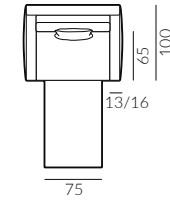

180 cm set 5, right arm facing

Focus Swing

Dimensions of the sofa bed collection:

* dimensions with flat/convex armrest

1.5-seater sofa

set 1, right arm facing, 1.5-seater sofa left arm facing, chaise longue right arm facing