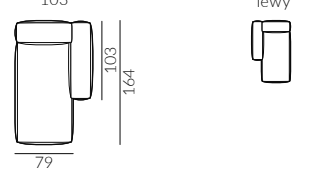

corner chaise longue, right arm facing