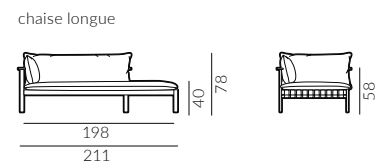

Customisation option:

frame colouring

colours of elastic straps

WOOD

ELASTIC STRAPS

Dimensions: