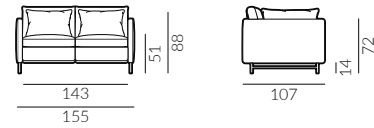

1.5-seater sofa