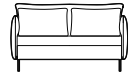

2-seater sofa

2.5-seater sofa

3-seater sofa

2.5-seater sofa with chaise longue

3-seater sofa with chaise longue

Mattress width options:

65 cm

120 cm