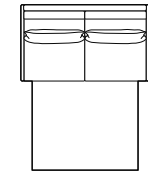

3.5-seater sofa

Mattress width options:

75 cm

100 cm

120 cm

140 cm

160 cm

Armrest options: