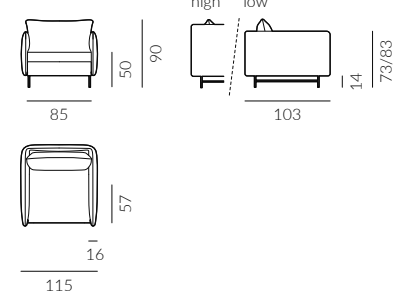

M16-145

METAL

Slim

Dimensions of the unfoldable collection:

1.5-seater armchair

2-seater sofa

2.5-seater sofa

3-seater sofa