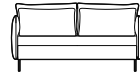

2-seater sofa

2.5-seater sofa

3-seater sofa

2.5-seater sofa with chaise longue

3-seater sofa with chaise longue

Mattress width options:

65 cm

120 cm