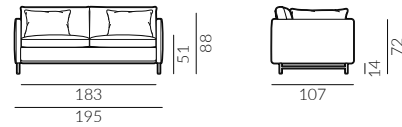

2.5-seater sofa

Melisa

Items in the collection: