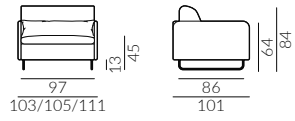

Marina

Dimensions:

1.5-seater sofa