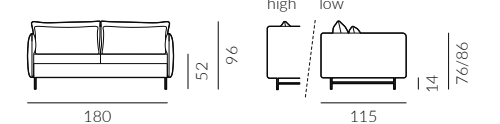

1.5-seater sofa

2-seater

2.5-seater sofa

3-seater sofa

Slim

Dimensions of the sofa bed collection:

2.5-seater sofa, left arm facing

3-seater sofa with chaise longue, left arm facing