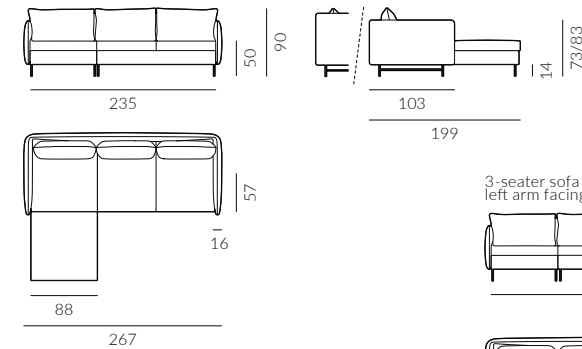

2.5-seater sofa with chaise longue, left arm facing