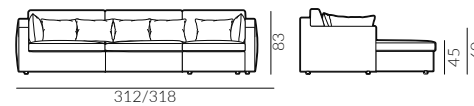

Focus Swing

Dimensions of the sofa bed collection:

3-seater sofa

3.5-seater sofa

set 4, right arm facing, 3-seater sofa left arm facing, chaise longue right arm facing

set 5, right arm facing, 3.5-seater sofa left arm facing, chaise longue right arm facing