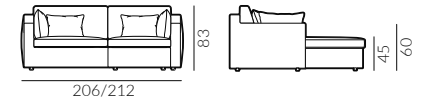

180 cm set 5, right arm facing

Focus Swing

Dimensions of the sofa bed collection:

* dimensions with flat/convex armrest

1.5-seater sofa

set 1, right arm facing, 1.5-seater sofa left arm facing, chaise longue right arm facing