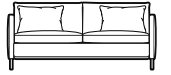

Sofa width options:

1-seater armchair

1.5-seater sofa

2-seater sofa

2.5-seater sofa

Mattress width options:

65 cm

120 cm