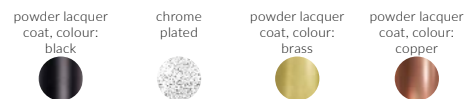

Slim

Items in the unfoldable collection:

Armrest height options:

Welt options:

WELT

Leg options:

METAL

Slim

Dimensions of the unfoldable collection: