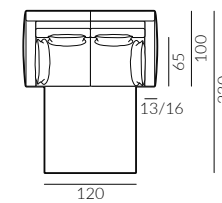

2-seater sofa