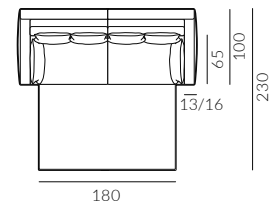

3.5-seater sofa