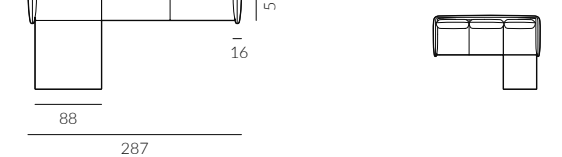

2.5-seater sofa with chaise longue, left arm facing

3-seater sofa with chaise longue, left arm facing

right arm facing

right arm facing

Slim

Items in the sofa bed collection:

Sofa width options:

1.5-seater armchair