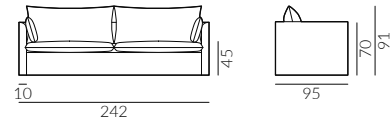

4-seater sofa

Lemon

Items in the collection: