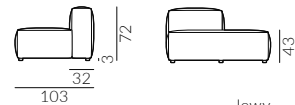

Dune

Leg options:

Dimensions:

corner module, left arm facing

module with backrest

pouffe L

chaise longue, right arm facing

chaise longue with backrest