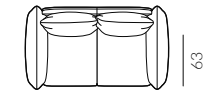

powder lacquer coat colour: brown

Puffy

Dimensions of the unfoldable collection:

1.5-seater armchair

2-seater sofa

2.5-seater sofa

3-seater sofa

4-seater sofa