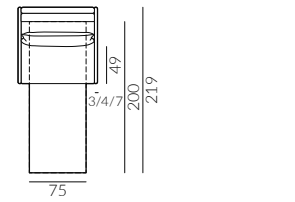

Marina

Dimensions:

1.5-seater sofa