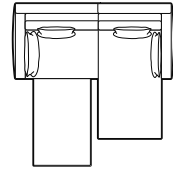

75 cm set 1, right arm facing