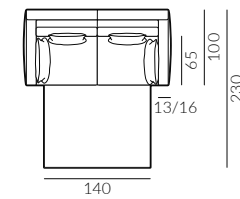

2.5-seater sofa