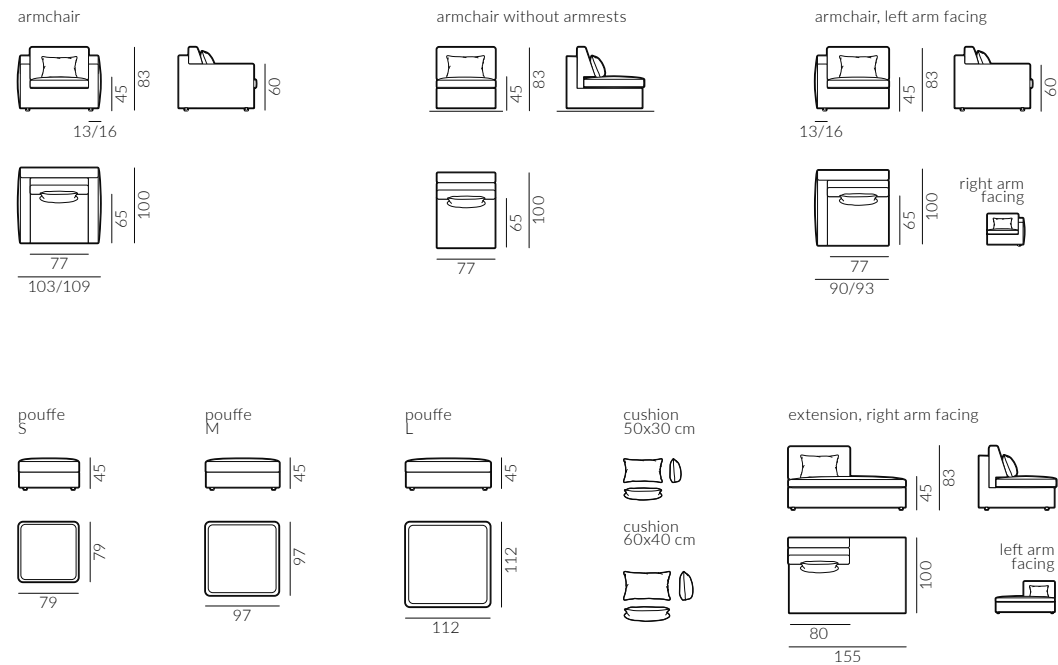

set 1, left arm facing

set 2, left arm facing

Focus

Dimensions:

* dimensions with flat/convex armrest

set 3, right arm facing, 3.5-seater sofa, left arm facing, chaise longue, right arm facing

set 4, right arm facing, 3-seater sofa, left arm facing, corner sofa, right arm facing, extension, right arm facing

Focus Swing

Items in the unfoldable collection:

Armrest customisation:

Focus Swing

Leg options:

Dimensions of the unfoldable collection:

Focus Swing

Dimensions of the unfoldable collection: