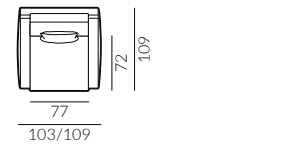

armchair without armrests

armchair, left arm facing

right arm facing

pouffe

pouffe M

pouffe

cushion 50x30 cm

cushion 60x40 cm