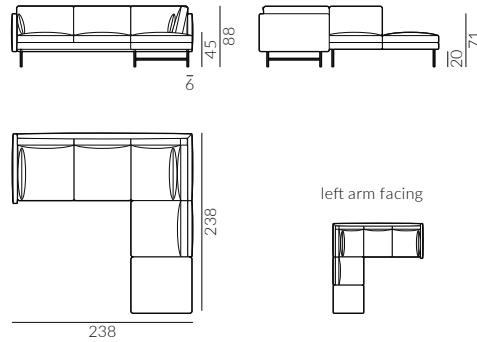

Dimensions of the unfoldable collection:

armchair

2-seater sofa

3-seater sofa

sofa 2+2, right arm facing

corner sofa 3+2, right arm facing

Matti

Items in the sofa bed collection:

Sofa width options:

1-seater armchair

1.5-seater sofa

2-seater sofa

2.5-seater sofa

Mattress width options:

65 cm

120 cm