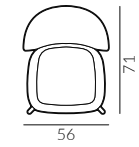

Dune

Leg options:

Dimensions:

Fi

Items in the collection:

Fi with wooden legs

Leg options:

WOOD

varnished oak

METAL

powder lacquer coat,
colour: black