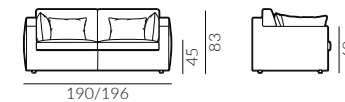

2.5-seater sofa