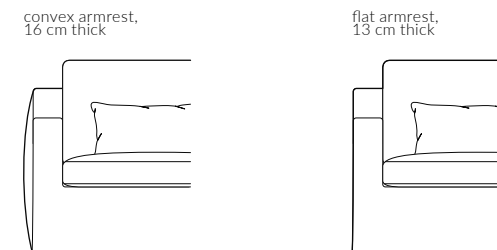

Armrest customisation: