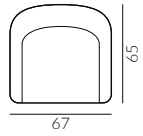

Len with wooden legs