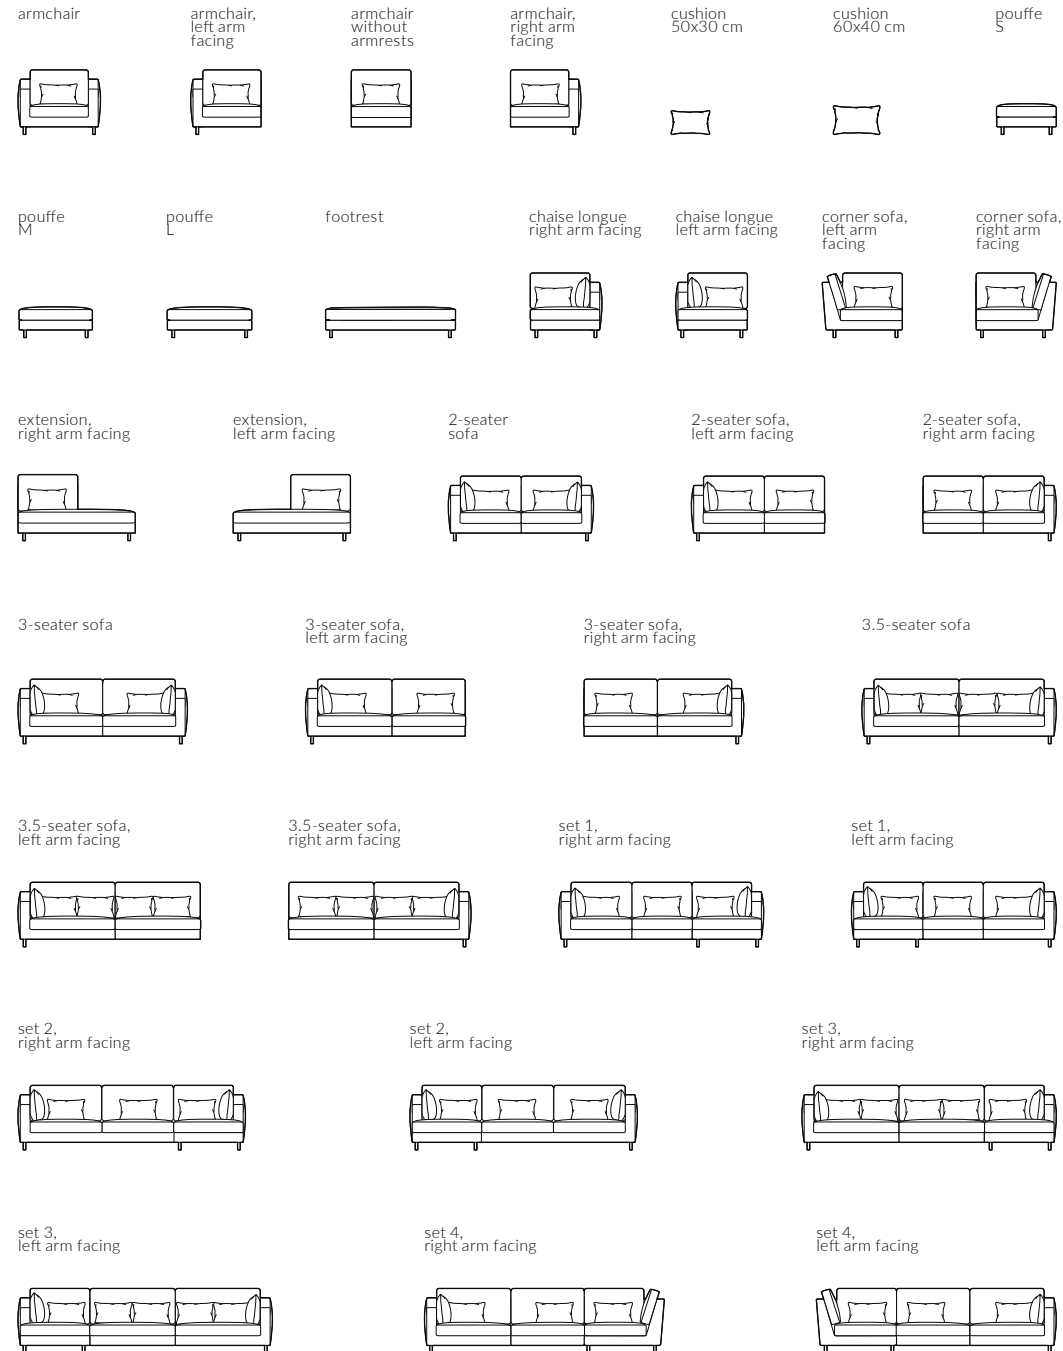

Focus

Items in the unfoldable collection: