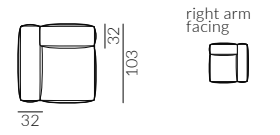

Dune

Leg options:

Dimensions:

corner module, left arm facing

module with backrest

pouffe L

chaise longue, right arm facing

chaise longue with backrest