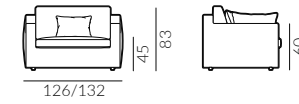

180 cm set 5, right arm facing

Focus Swing

Dimensions of the sofa bed collection:

* dimensions with flat/convex armrest

1.5-seater sofa

set 1, right arm facing, 1.5-seater sofa left arm facing, chaise longue right arm facing