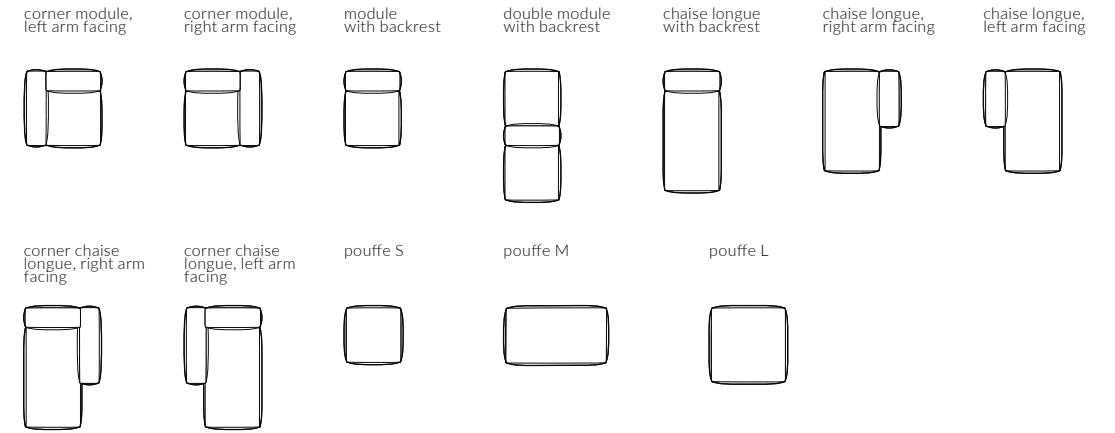

Dune

Items in the collection: