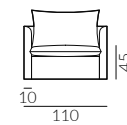

1-seater sofa