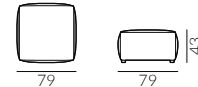

Dune

Leg options:

Dimensions:

pouffe S

Fi

Items in the collection:

Leg options:

WOOD

varnished oak

METAL

powder lacquer coat,
colour: black