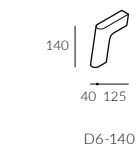

2.5-seater corner sofa

3-seater corner sofa

Sofa depth options:

standard

deep

Leg options:

WOOD

varnished
oak