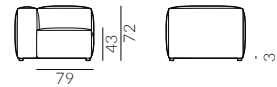

Dune

Leg options:

Dimensions:

corner module, left arm facing

module with backrest

pouffe L

chaise longue, right arm facing

chaise longue with backrest