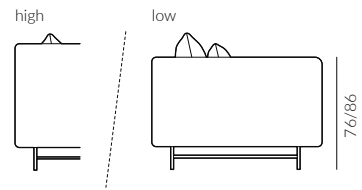

2.5-seater sofa

3-seater sofa

2.5-seater sofa with chaise longue

3-seater sofa with chaise longue

Armrest height options:

Welt options:

WELT

Leg options: