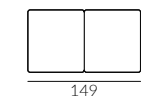

Marina

Dimensions:

Matti

Items in the unfoldable collection:

Leg options:

METAL

powder lacquer coat,
colour: black

Dimensions of the unfoldable collection:

3-seater