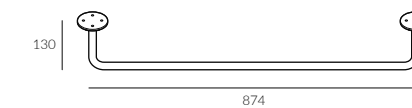

walnut-coloured oak

beech varnished

black painted beech

American walnut

M12-130

METAL

powder lacquer coat, colour: black

Marina