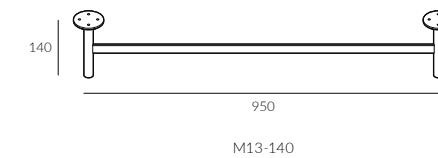

Leg options: