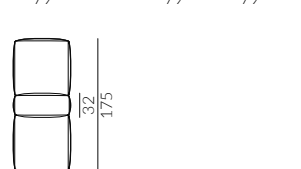

Dune

Leg options:

Dimensions:

double module with backrest

Fi

Items in the collection:

Leg options:

WOOD

varnished oak

METAL

powder lacquer coat,
colour: black