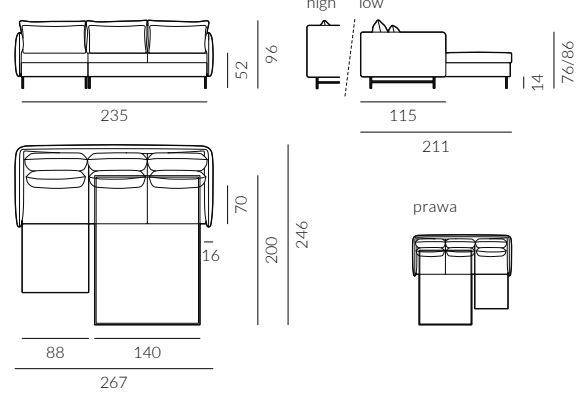

1.5-seater sofa

2-seater

2.5-seater sofa

3-seater sofa

Slim

Dimensions of the sofa bed collection:

2.5-seater sofa, left arm facing

3-seater sofa with chaise longue, left arm facing