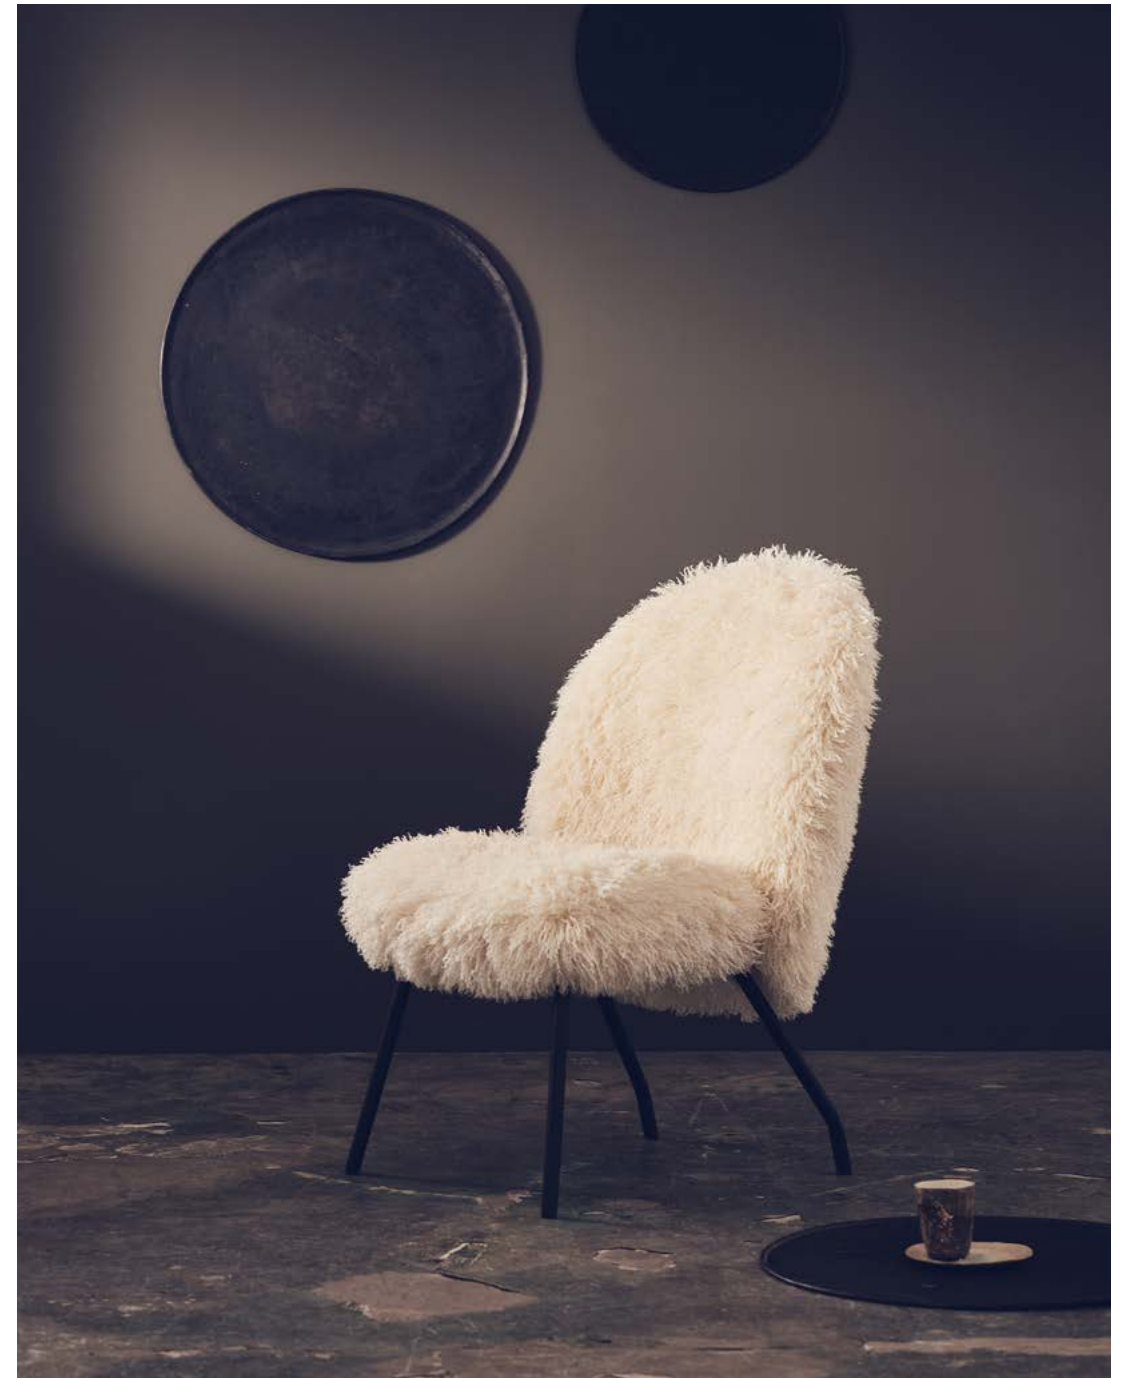

A French seam is applied on the edges of the modules