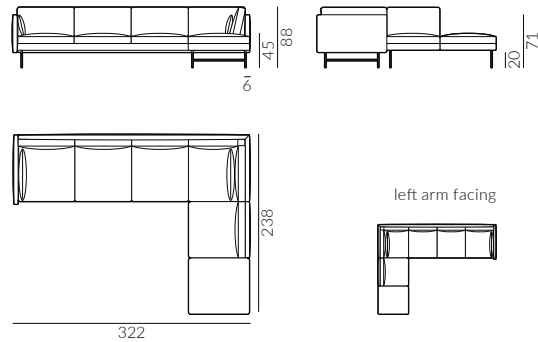

Dimensions of the unfoldable collection:

armchair

2-seater sofa

3-seater sofa

sofa 2+2, right arm facing

corner sofa 3+2, right arm facing

Matti

Items in the sofa bed collection:

Sofa width options:

1-seater armchair

1.5-seater sofa

2-seater sofa

2.5-seater sofa

Mattress width options:

65 cm

120 cm