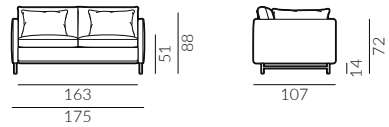

2-seater sofa