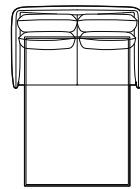

2-seater sofa

2.5-seater sofa

3-seater sofa

2.5-seater sofa with chaise longue

3-seater sofa with chaise longue

Mattress width options:

65 cm

120 cm

140 cm

160 cm

140 cm

160 cm

Armrest height options:

high

low

76/86