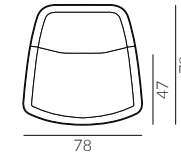

Dimensions of the sofa bed collection:

3.5-seater sofa

4-seater sofa

Lemon

Items in the collection:

Lemon with metal skid legs

Lemon with wooden legs

Leg options: