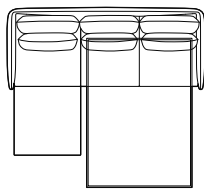

Slim

Items in the sofa bed collection:

Sofa width options:

Mattress width options:

140 cm

Armrest height options:

76/86

Slim

Welt options:

WELT

Leg options:

M13-140

METAL

Dimensions of the sofa bed collection: