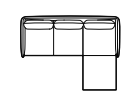

right arm facing