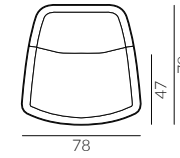

Dimensions of the sofa bed collection:

3.5-seater sofa

4-seater sofa

Lemon

Items in the collection:

Lemon with metal skid legs

Lemon with wooden legs

Leg options: