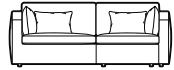

* dimensions with flat/convex armrest

Focus Swing

Items in the sofa bed collection:

Sofa width options:

1.5-seater sofa

set 1, right arm facing

2-seater sofa

set 2, right arm facing