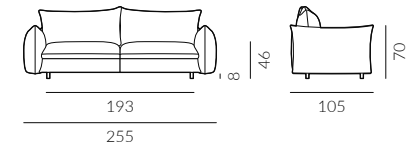

powder lacquer coat colour: brown

Puffy

Dimensions of the unfoldable collection:

1.5-seater armchair

2-seater sofa

2.5-seater sofa

3-seater sofa

4-seater sofa