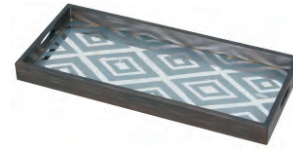

Diamond
Item #:20332
Light Aged Mirror

Copperleaf Branch
Item #:20330
Medium Aged Mirror

76 x 51 x 5,5 CM RECTANGLE DRIFTWOOD & MIRROR

Branch
Item #:20311
Light Aged Mirror

Copper Gate
Item #:20333
Medium Aged Mirror