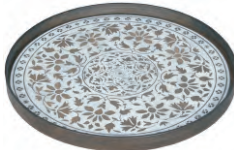

Moroccan Frost
Item #:20310
Light Aged Mirror

Tribal Stripe
Item #:20304
Light Aged Mirror

Pebbles
Item #: 20337
Light Aged Mirror

Tree
Item #:20303
Driftwood

Marrakech
Item #:20336
Driftwood

TRAYS

68,5 x 30,5 x 5,5 CM RECTANGLE MIRROR

Diamond
Item #:20332
Light Aged Mirror

Copperleaf Branch
Item #:20330
Medium Aged Mirror

76 x 51 x 5,5 CM RECTANGLE DRIFTWOOD & MIRROR

Branch
Item #:20311
Light Aged Mirror

Copper Gate
Item #:20333
Medium Aged Mirror