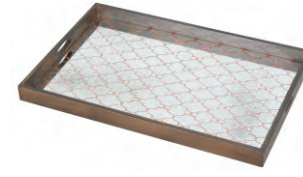

Diamond
Item #:20332
Light Aged Mirror

Copperleaf Branch
Item #:20330
Medium Aged Mirror

76 x 51 x 5,5 CM RECTANGLE DRIFTWOOD & MIRROR

Branch
Item #:20311
Light Aged Mirror

Copper Gate
Item #:20333
Medium Aged Mirror