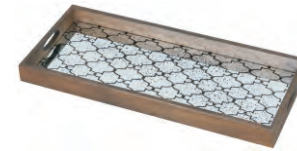

Navajo
Item #:20409
Driftwood

Gate
Item #:20430
Medium Aged Mirror

Tile
Item #:20408
Driftwood

WALL ART HANGING HARDWARE

Alu Hanger
Item #:MAR-020506
each box
contains 5 sets
of hardware

Overhanger
Item #:MAR-020507
each box
contains 5 sets
of hardware