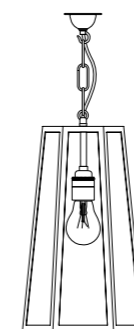

DP7651/BR/WE/CL
Hex Pendant, Weathered Brass
H: 170 mm x W: 120 mm