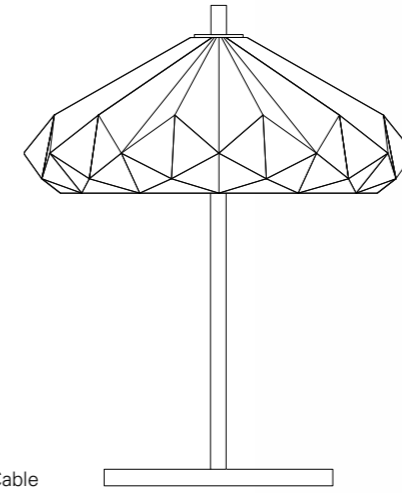

# HATTON 4

A unique style Table Light with a beautiful multi faceted bone china shade. The Hatton's chrome base and black cotton braided cable provide a contemporary and authentic edge.

H: 545 mm x W: 415 mm