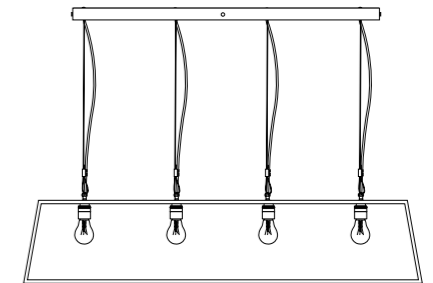

Diner 75, Weathered Brass

Diner 125, Weathered Brass

H: 255 mm x W: 750 mm

- DP7632/BR/PO/75 Diner, Internally Glazed 75, Polished Brass, Clear Glass
- DP7632/BR/WE/75 Diner, Internally Glazed 75, Weathered Brass, Clear Glass
- DP7632/NP/PO/75 Diner, Internally Glazed 75, Polished Nickel, Clear Glass
- DP7632/NP/SA/75 Diner, Internally Glazed 75, Satin Nickel, Clear Glass