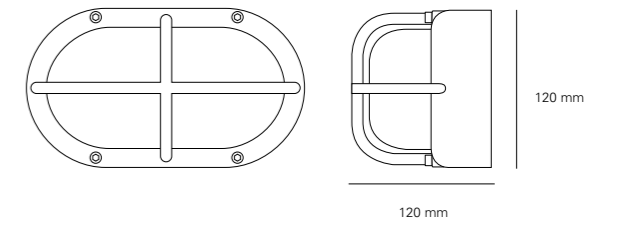

COLOUR OPTIONS

DP8123/AL/E27

DP8123/AL/E27

DP8123/BR/E27

E27 40W IP54

**8123** H: 120 mm x W: 200 mm

- DP8123/BR/E27 Small Oval Bulkhead Fitting, Brass
- DP8123/AL/E27 Small Oval Bulkhead Fitting, Aluminium
- DP8123/BR/WE/E27 Small Oval Bulkhead Fitting, Weathered Brass