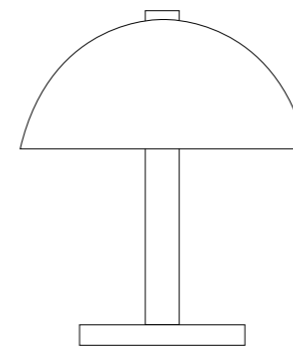

COSMO

The Cosmo Table Lights have a shortened, semi sphere shade and are available in either a smooth, dimpled or stepped bone china finish.

H: 370 mm x W: 305 mm