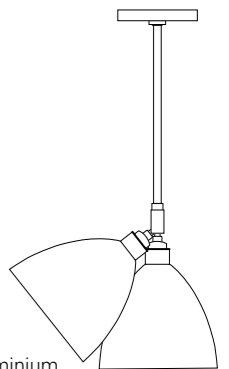

FC394W Task Ceiling Light, White	FC394R Task Ceiling Light, Red	FC394B Task Ceiling Light, Blue
FC394C Task Ceiling Light, Cream	FC394GR Task Ceiling Light, Putty Grey	FC394LP Task Ceiling Light, Polished Aluminium
FC394K Task Ceiling Light, Black	FC394G Task Ceiling Light, Olive Green