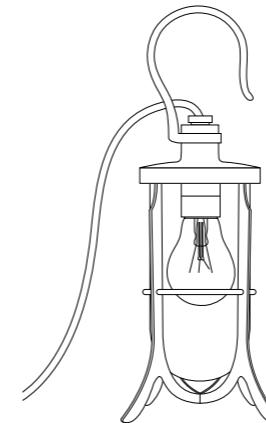

# PRIMO

A moulded prismatic glass shaded Table Light.

FT311N Primo Table Light  
 H: 460 mm x W: 240 mm (as photographed)  
 H: 570 mm, W: 240 mm (maximum)

E27 40W

# 7521 SHIP'S HOOK LIGHT

A portable hand-held Table Light, originally designed as a workman's light. It has a hooked top to allow for the light to be suspended.

H: 330 mm x W: 150 mm

COLOUR OPTIONS ● ●

Weathered Brass  
with Clear Glass