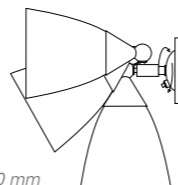

# MANN

The classic Mann Wall Light has a natural bone china moveable shade, allowing the light to be angled or adjusted. Polished chrome metal work.

E27 40W

FW318 Mann Wall Light H: 220 mm x P: 255 mm

E27 40W