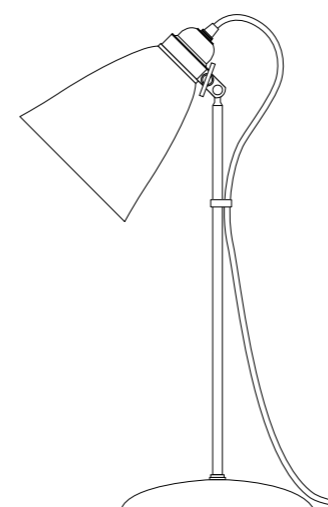

LINEAR

Our classic Hector Dome shaped Table Light in a monochrome finish. Shades are hand painted with bold black lines, in Stoke-on-Trent.