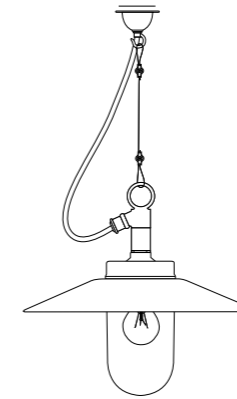

DP7680/PE/GA/CL/IP44