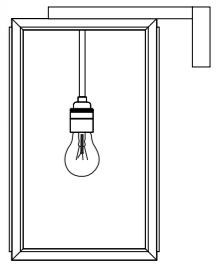

7656 PORTICO WALL LIGHT EXTERNALLY GLAZED

A Portico Wall Light hand made in brass, with a weathered finish. Glass panels on all four sides with brass beaded frames applied externally. Available in two different sizes.

E27 60W IP43

H: 370 mm x W: 200 mm

DP7656/20/BRWE/CL Small Portico Wall, Weathered Brass, Clear Glass

H: 445 mm x W: 255 mm

DP7656/BRWE/CL Portico Wall, Weathered Brass, Clear Glass

7401 WEATHERPROOF SHIP'S WELL GLASS LIGHT

Weatherproof Ship's Well Glass Light with guard. Clear or frosted glass.

H: 260 mm x P: 120 mm

E27 60W IP54

DP7401/BRWE/CL/E27

Weatherproof Ship's Well Glass, Weathered Brass, Clear Glass

DP7401/BRWE/FR/E27

Weatherproof Ship's Well Glass, Weathered Brass, Frost Glass