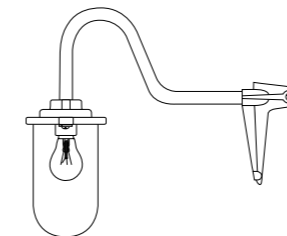

E27 100W IP54

7672 BRACKET LIGHT 100W CORNER FORK

H: 350 mm x P: 390 mm

- DP7672/GA/100C/SC Bracket Light, 100W, Corner, Swan Neck, Galvanised, Clear
- DP7672/GA/100F/SC Bracket Light, 100W, Corner, Swan Neck, Galvanised, Frosted
- DP7672/BL/100C/SC Bracket Light, 100W, Corner, Swan Neck, Painted Black, Clear
- DP7672/BL/100F/SC Bracket Light, 100W, Corner, Swan Neck, Paint Black, Frosted

GUARD

H: 220 mm x W: 130 mm

- DP7677/GA/GD/100 Guard 100W Galvanised
- DP7677/BL/GD/100 Guard 100W Painted Black