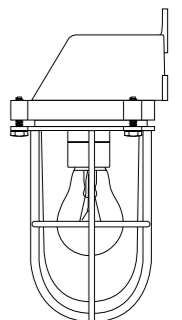

7656 PORTICO WALL LIGHT EXTERNALLY GLAZED

A Portico Wall Light hand made in brass, with a weathered finish. Glass panels on all four sides with brass beaded frames applied externally. Available in two different sizes.

E27 60W IP43

H: 370 mm x W: 200 mm

DP7656/20/BRWE/CL Small Portico Wall, Weathered Brass, Clear Glass

H: 445 mm x W: 255 mm

DP7656/BRWE/CL Portico Wall, Weathered Brass, Clear Glass

7401 WEATHERPROOF SHIP'S WELL GLASS LIGHT

Weatherproof Ship's Well Glass Light with guard. Clear or frosted glass.

H: 260 mm x P: 120 mm

E27 60W IP54

DP7401/BRWE/CL/E27

Weatherproof Ship's Well Glass, Weathered Brass, Clear Glass

DP7401/BRWE/FR/E27

Weatherproof Ship's Well Glass, Weathered Brass, Frost Glass