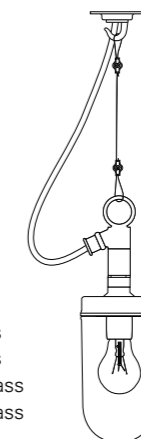

E27 60W

- DP7679/GA/CL/X7 Well Glass Grouping of 7, Galvanised, Clear Glass

H: 1800 mm x W: 330 mm