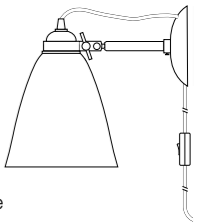

## PLUG, SWITCH & CABLE, MEDIUM

H: 200 mm x P: 270 mm

Hector, Natural

E27 40W

- FW343BL Hector Medium Dome, PSC, Light Blue
- FW343GL Hector Medium Dome, PSC, Light Green
- FW343N Hector Medium Dome, PSC, Natural