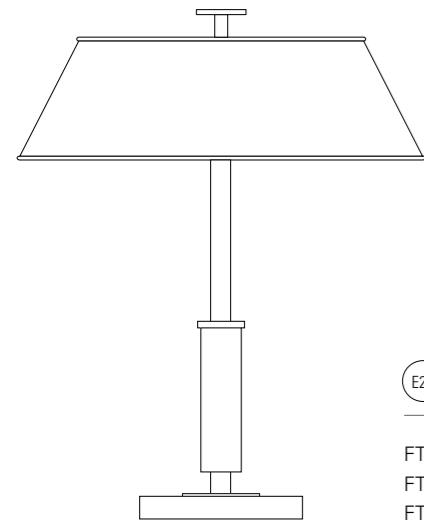

VICTOR

Victor Table Lights are ideal for a side table or a study. Stylish chrome detailing with polished edges and available in black, cream and burgundy red.

H: 390 mm x W: 315 mm

COLOUR OPTIONS