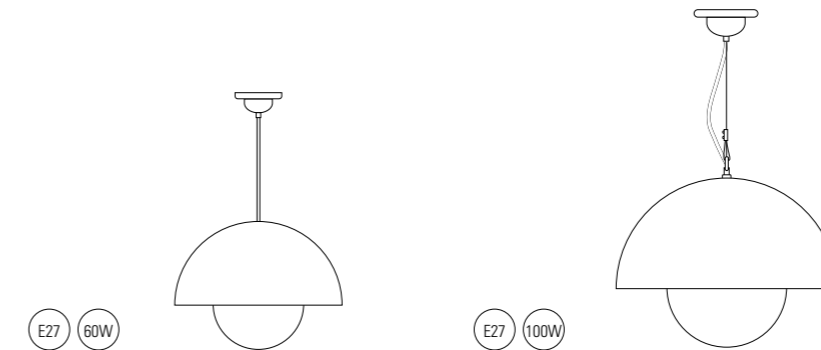

DOMA

An Art Deco inspired Pendant Light, crafted out of bone china. Available in two sizes.

E27 60W

FP413N Doma Small Pendant Light, Natural
H: 170 mm x D: 220 mm

E27 100W

FP414N Doma Large Pendant Light, Natural
H: 315 mm x D: 370 mm