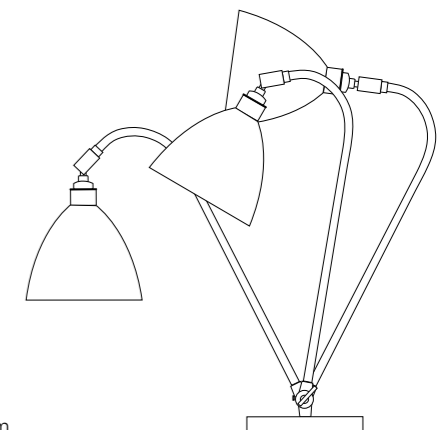

# 7636 QUAD

The 7636 Quad Table Light, crafted from brass, with a weathered finish.

H: 695 mm x W: 290 mm

E27 60W

DP7636/TB/BR/WE/C Quad Table Light

FT378LP - Task Table Light, Polished Aluminium