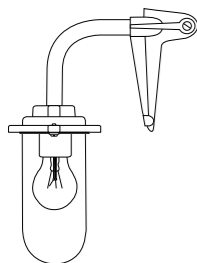

E27 60W IP54

7672 BRACKET LIGHT 60W CORNER FORK

H: 360 mm x P: 190 mm

- DP7672/GA/060C/AC Bracket Light, 60W, Corner Fork, Galvanised, Clear
- DP7672/GA/060F/AC Bracket Light, 60W, Corner Fork, Galvanised, Frosted
- DP7672/BL/060C/AC Bracket Light, 60W, Corner Fork, Painted Black, Clear
- DP7672/BL/060F/AC Bracket Light, 60W, Corner Fork, Painted Black, Frosted

GUARD

H: 185 mm x W: 110 mm

- DP7677/GA/GD/060 Guard 60W Galvanised
- DP7677/BL/GD/060 Guard 60W Painted Black