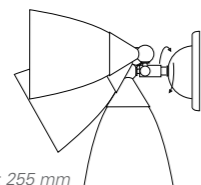

E27 40W

FW318 Mann Wall Light H: 220 mm x P: 255 mm

E27 40W