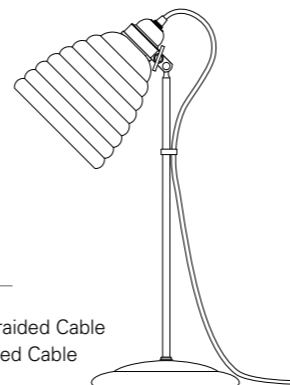

E27 40W H: 460 mm x W: 245 mm (photographed), H: 570 mm, W: 245 mm (maximum)

- FT491WK Hector Bibendum, Natural with Black Braided Cable
- FT491WG Hector Bibendum, Natural with Green Braided Cable
- FT491BW Hector Bibendum, Natural with Red Braided Cable

- FT491WT Hector Bibendum, Natural with Turquoise Braided Cable
- FT491WY Hector Bibendum, Natural with Yellow Braided Cable