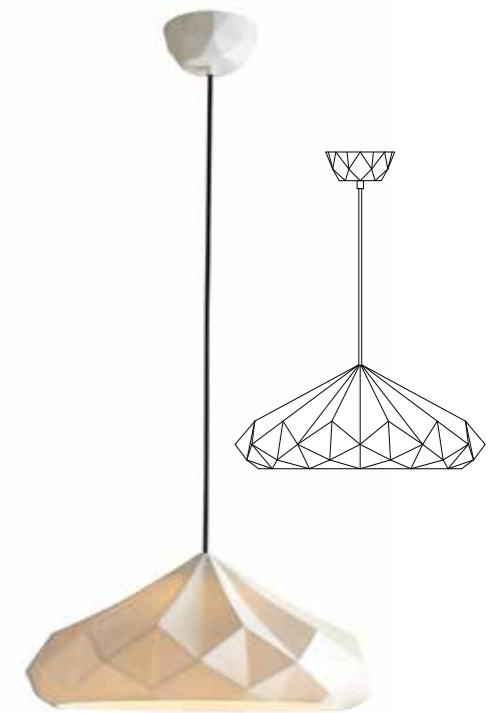

Hatton 5

E27 100W

FP569N Hatton 5, Black Braided Cable
H: 195 mm x D: 470 mm