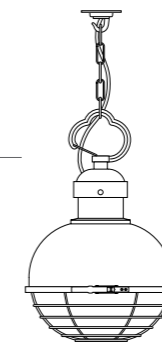

### SMALL

H: 480 mm x D: 310 mm

- DP7243/BL Oceanic Pendant, Black
- DP7243/WH Oceanic Pendant, White
- DP7243/BG Oceanic Pendant, Basalt Grey
- DP7243/PG Oceanic Pendant, Putty Grey

E27 100W