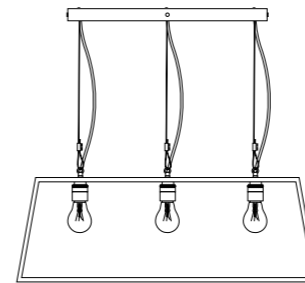

Diner 75, Weathered Brass

Diner 125, Weathered Brass

H: 255 mm x W: 750 mm

- DP7632/BR/PO/75 Diner, Internally Glazed 75, Polished Brass, Clear Glass
- DP7632/BR/WE/75 Diner, Internally Glazed 75, Weathered Brass, Clear Glass
- DP7632/NP/PO/75 Diner, Internally Glazed 75, Polished Nickel, Clear Glass
- DP7632/NP/SA/75 Diner, Internally Glazed 75, Satin Nickel, Clear Glass