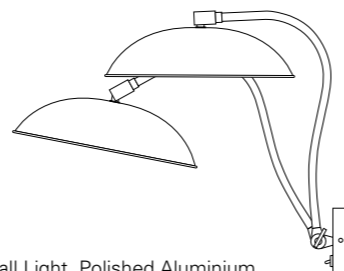

HUGO

A stylish aluminium Wall Light with a curvaceous steel stem and wide based, positionable shade with polished edges. Switched steel base. Available in a selection of colours, with a matching switched base. *H: 440 mm x P: 400 mm (as photographed), H: 480 mm x P: 600 mm (maximum)*

COLOUR OPTIONS

E27 40W

FW516K Hugo Wall, Black
FW516R Hugo Wall Light, Burgundy Red

FW516C Hugo Wall Light, Cream
FW516W Hugo Wall Light, White

FW516LP Hugo Wall Light, Polished Aluminium

GINGER BRACKET

A nautical style wall light. The Ginger Bracket Wall Light has a rounded, moveable shade and is available in chrome, white, cream or black-painted finishes.

H: 150 mm x P: 230 mm

COLOUR OPTIONS

E27 40W

FW170K Ginger Bracket Wall, Black
FW170CH Ginger Bracket Wall, Chrome

FW170C Ginger Bracket Wall, Cream
FW170W Ginger Bracket Wall, White