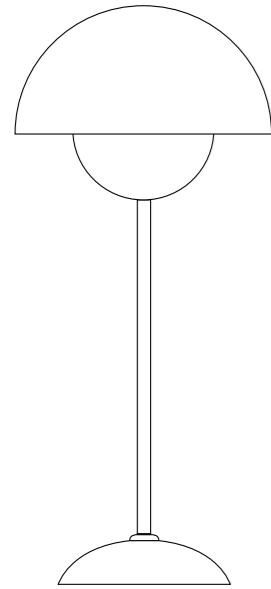

DOMA

An elegant Art Deco inspired design, reminiscent of 1930s hotels and cruise ships.

FT411N Doma Table Light, Neutral
H: 500 mm x W: 220 mm

E27 60W

HATTON 4

A unique style Table Light with a beautiful multi faceted bone china shade. The Hatton's chrome base and black cotton braided cable provide a contemporary and authentic edge.

H: 545 mm x W: 415 mm