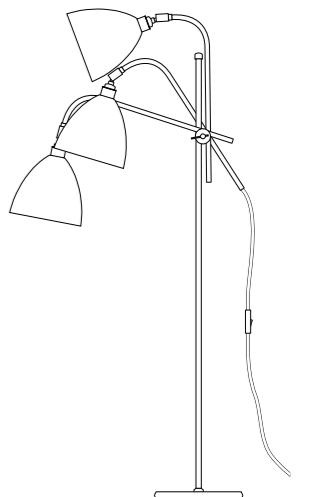

GINGER

A rounded shade floor light, with an adjustable arm and movable shade.
Available in chrome or painted in black, white or cream.
H: 1400 mm (as photographed), H: 1530 mm x D: 510 mm (maximum)

COLOUR OPTIONS

- FF084CH Ginger Floor Light, Chrome
- FF084W Ginger Floor Light, White
- FF084C Ginger Floor Light, Cream
- FF084K Ginger Floor Light, Black

TASK

The Task Floor Light has an adjustable cantilever arm and movable shade.
Available in a range of colours.
H: 1340 mm x W: 460 mm (as photographed), H: 1750 mm x W: 680 mm (maximum)

COLOUR OPTIONS

- FF379W Task Floor Light, White
- FF379C Task Floor Light, Cream
- FF379R Task Floor Light, Red
- FF379B Task Floor Light, Blue
- FF379K Task Floor Light, Black
- FF379GR Task Floor Light, Putty Grey
- FF379G Task Floor Light, Olive Green
- FF379LP Task Floor Light, Polished Aluminium