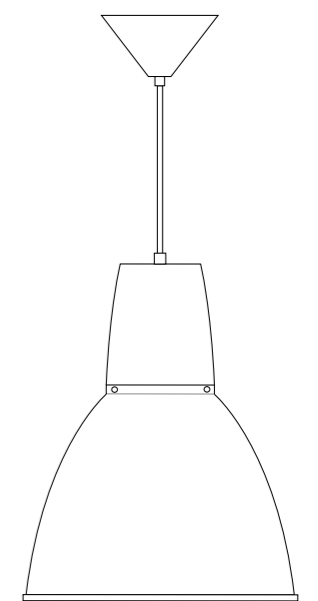

# STIRRUP 3

The Stirrup Pendant lights is also available with a non-adjustable, fixed shade. Hand-spun aluminium shade with tinned braided cable.

H: 375 mm x D: 260 mm

Stirrup 3, Aluminium

**STIRRUP 3** H: 375 mm x D: 260 mm