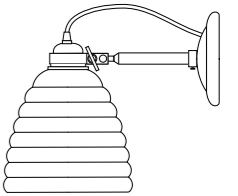

COACH

Inspired by the coach lights on the Indian railways and made out of natural bone china, the Coach Wall Light provides beautiful ambient lighting.

H: 165 mm x D: 150 mm

E27 40W

MANN

The classic Mann Wall Light has a natural bone china moveable shade, allowing the light to be angled or adjusted. Polished chrome metal work.

E27 40W

E27 40W

HECTOR BIBENDUM

The Hector Bibendum range includes a Wall Light, which has the same shaped shade, as the Bibendum Table and Pendant Lights. Choose between the standard Wall Light, the Switched Base or the Plug, Switch & Cable fittings. Crafted from bone china, the shade has a natural white colour and each light features Original BTC's signature cotton-braided cable, in a choice of colours. H: 215 mm x P: 270 mm

CABLE OPTIONS ● ● ● ● ●

E27 40W

HECTOR BIBENDUM

- FW498WG Hector Bibendum Wall with Green Cable
- FW498WR Hector Bibendum Wall with Red Cable
- FW498WT Hector Bibendum Wall with Turquoise Cable
- FW498WY Hector Bibendum Wall with Yellow Cable

E27 40W

P/S/C

- FW504WG Hector Bibendum Wall, P/S/C with Green Cable
- FW504WR Hector Bibendum Wall, P/S/C with Red Cable
- FW504WT Hector Bibendum Wall, P/S/C with Turquoise Cable
- FW504WY Hector Bibendum Wall, P/S/C with Yellow Cable

E27 40W

SWITCHED

- FW509WG Hector Bibendum Wall, Switched with Green Cable
- FW509WR Hector Bibendum Wall, Switched with Red Cable
- FW509WT Hector Bibendum Wall, Switched with Turquoise Cable
- FW509WY Hector Bibendum Wall, Switched with Yellow Cable