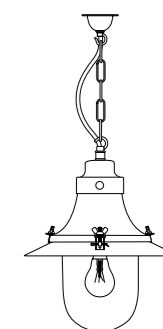

DP7125/BL/CL Ship's Small Decklight, Painted Black, Clear Glass
DP7125/BL/OP Ship's Small Decklight, Painted Black, Opal Glass
DP7125/BR/CL Ship's Small Decklight, Polished Brass, Clear Glass
DP7125/BR/OP Ship's Small Decklight, Polished Brass, Opal Glass

DP7125/CO/CL Ship's Small Decklight, Polished Copper, Clear Glass
DP7125/CO/OP Ship's Small Decklight, Polished Copper, Opal Glass
DP7125/OO/CL/WE Ship's Small Decklight, Weathered Copper, Clear Glass
DP7125/OO/OP/WE Ship's Small Decklight, Weathered Copper, Opal Glass