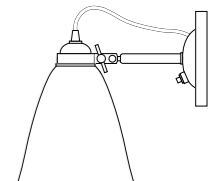

## SWITCHED BASE, MEDIUM

H: 225 mm x P: 290 mm

Hector, Natural

E27 40W

- FW397BL Hector Medium Dome Wall, Switched, Light Blue
- FW397GL Hector Medium Dome Wall, Switched, Light Green
- FW397N Hector Medium Dome Wall, Switched, Natural