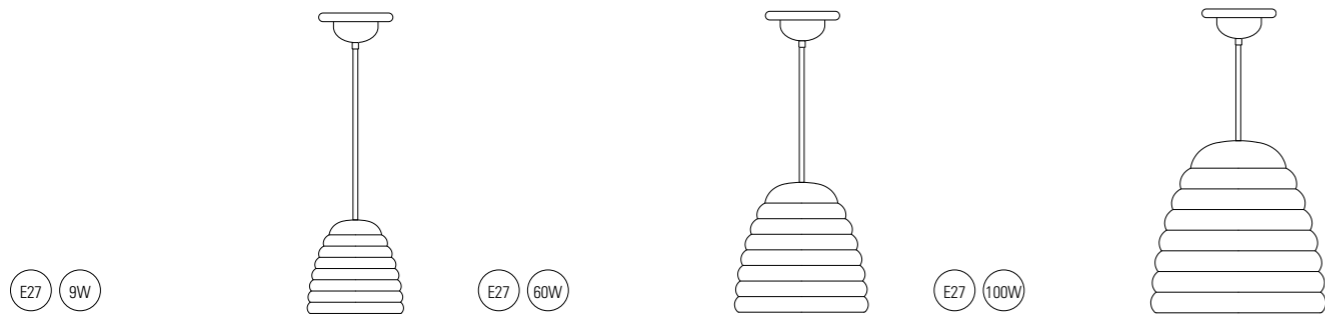

E27 9W

E27 60W

E27 100W

SIZE 1 H: 125 mm x D: 130 mm
FP499WR Hector Bibendum, Red Cable
FP499WG Hector Bibendum, Green Cable
FP499WY Hector Bibendum, Yellow Cable
FP499WT Hector Bibendum, Turquoise Cable

SIZE 2 H: 190 mm x D: 200 mm
FP500WR Hector Bibendum, Red Cable
FP500WG Hector Bibendum, Green Cable
FP500WY Hector Bibendum, Yellow Cable
FP500WT Hector Bibendum, Turquoise Cable

SIZE 3 H: 240 mm x D: 240 mm
FP501WR Hector Bibendum, Red Cable
FP501WK Hector Bibendum, Black Cable
FP501WG Hector Bibendum, Green Cable
FP501WY Hector Bibendum, Yellow Cable
FP501WT Hector Bibendum, Turquoise Cable