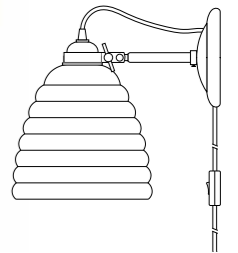

COACH

Inspired by the coach lights on the Indian railways and made out of natural bone china, the Coach Wall Light provides beautiful ambient lighting.

H: 165 mm x D: 150 mm

E27 40W

MANN

The classic Mann Wall Light has a natural bone china moveable shade, allowing the light to be angled or adjusted. Polished chrome metal work.

E27 40W

E27 40W

HECTOR BIBENDUM

The Hector Bibendum range includes a Wall Light, which has the same shaped shade, as the Bibendum Table and Pendant Lights. Choose between the standard Wall Light, the Switched Base or the Plug, Switch & Cable fittings. Crafted from bone china, the shade has a natural white colour and each light features Original BTC's signature cotton-braided cable, in a choice of colours. H: 215 mm x P: 270 mm

CABLE OPTIONS ● ● ● ● ●

E27 40W

HECTOR BIBENDUM

- FW498WG Hector Bibendum Wall with Green Cable
- FW498WR Hector Bibendum Wall with Red Cable
- FW498WT Hector Bibendum Wall with Turquoise Cable
- FW498WY Hector Bibendum Wall with Yellow Cable

E27 40W

P/S/C

- FW504WG Hector Bibendum Wall, P/S/C with Green Cable
- FW504WR Hector Bibendum Wall, P/S/C with Red Cable
- FW504WT Hector Bibendum Wall, P/S/C with Turquoise Cable
- FW504WY Hector Bibendum Wall, P/S/C with Yellow Cable

E27 40W

SWITCHED

- FW509WG Hector Bibendum Wall, Switched with Green Cable
- FW509WR Hector Bibendum Wall, Switched with Red Cable
- FW509WT Hector Bibendum Wall, Switched with Turquoise Cable
- FW509WY Hector Bibendum Wall, Switched with Yellow Cable