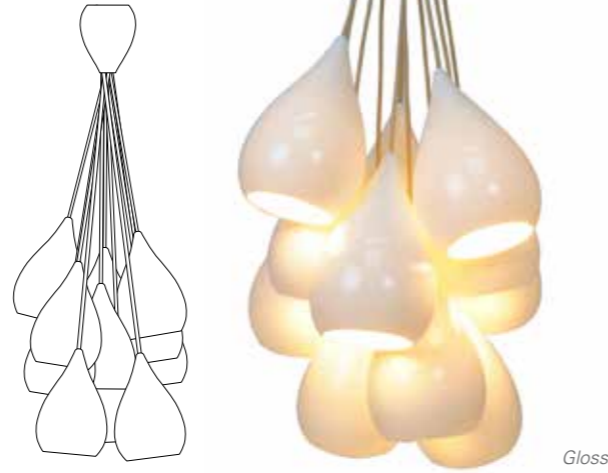

DROP GROUPINGS

Drop Groupings are made up of multiple drop pendants. Available in combinations of different shaped shades, the groupings have flexibility in terms of the hanging length (from 400mm to 1400mm) and how customers would like them to be arranged.

DROP ONE GROUPING OF ELEVEN

H: 1400 mm x W: 600 mm

E27 11W

- FP445K Drop One Grouping of Eleven Pendant Light, Black
- FP445N Drop One Grouping of Eleven Pendant Light, Natural Gloss
- FP445NM Drop One Grouping of Eleven Pendant Light, Natural Matt