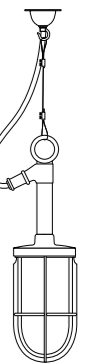

E27 60W 7524

DP7524/PE/BR/WE/CL Ship's Well Glass, Clear Glass, Weathered Brass  
 DP7524/PE/BR/WE/FR Ship's Well Glass, Frosted Glass, Weathered Brass  
 H: 360 mm x D: 100 mm