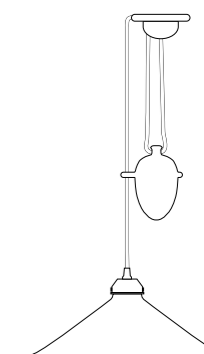

FP350N Cobb Rise & Fall Large Pendant Light, Natural
FP189N Cobb Rise & Fall Small Pendant Light, Natural