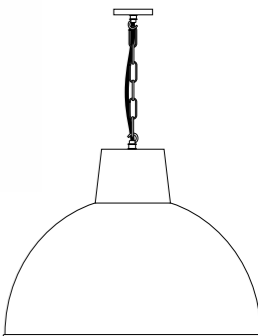

# 7680 PENDANT

A classic, continental style well glass fitting light with screw glass. Crafted out of galvanised iron and steel, or raw sandblasted bronze and copper, the light has a heavy cast construction. Also available as an IP rated fitting (see IP rated section) *H: 260 mm x D: 310 mm*