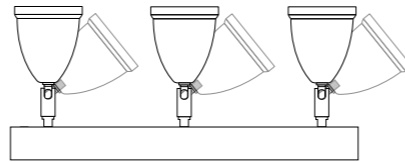

0765 TRIPLE H: 165 mm x W: 370 mm