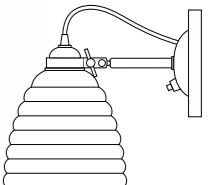

COACH

Inspired by the coach lights on the Indian railways and made out of natural bone china, the Coach Wall Light provides beautiful ambient lighting.

H: 165 mm x D: 150 mm

E27 40W

MANN

The classic Mann Wall Light has a natural bone china moveable shade, allowing the light to be angled or adjusted. Polished chrome metal work.

E27 40W

E27 40W

HECTOR BIBENDUM

The Hector Bibendum range includes a Wall Light, which has the same shaped shade, as the Bibendum Table and Pendant Lights. Choose between the standard Wall Light, the Switched Base or the Plug, Switch & Cable fittings. Crafted from bone china, the shade has a natural white colour and each light features Original BTC's signature cotton-braided cable, in a choice of colours. H: 215 mm x P: 270 mm

CABLE OPTIONS ● ● ● ● ●

E27 40W

HECTOR BIBENDUM

- FW498WG Hector Bibendum Wall with Green Cable
- FW498WR Hector Bibendum Wall with Red Cable
- FW498WT Hector Bibendum Wall with Turquoise Cable
- FW498WY Hector Bibendum Wall with Yellow Cable

E27 40W

P/S/C

- FW504WG Hector Bibendum Wall, P/S/C with Green Cable
- FW504WR Hector Bibendum Wall, P/S/C with Red Cable
- FW504WT Hector Bibendum Wall, P/S/C with Turquoise Cable
- FW504WY Hector Bibendum Wall, P/S/C with Yellow Cable

E27 40W

SWITCHED

- FW509WG Hector Bibendum Wall, Switched with Green Cable
- FW509WR Hector Bibendum Wall, Switched with Red Cable
- FW509WT Hector Bibendum Wall, Switched with Turquoise Cable
- FW509WY Hector Bibendum Wall, Switched with Yellow Cable