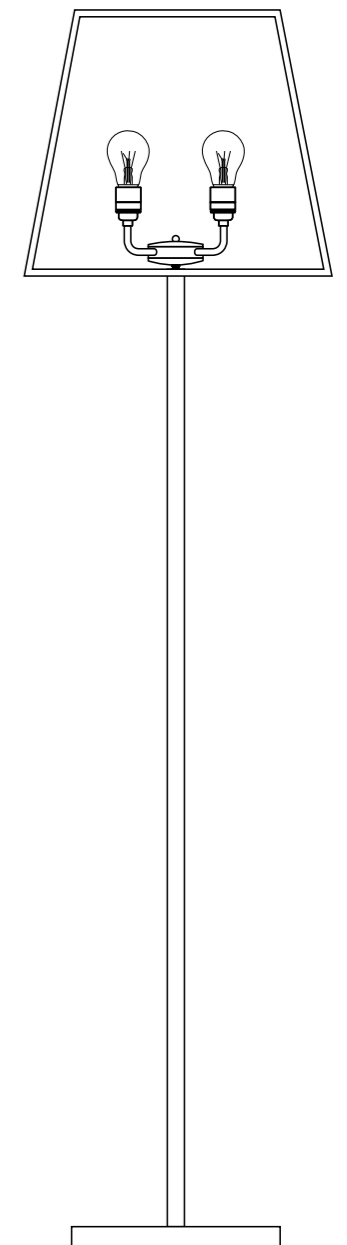

## 7636 QUAD

The 7636 Quad Floor Light has a weathered brass finish and includes 4 lampholders.  
H: 1835 mm x W: 450 mm

DP7636/FL/BR/WE/C  
Quad, Weathered Brass, Clear Glass