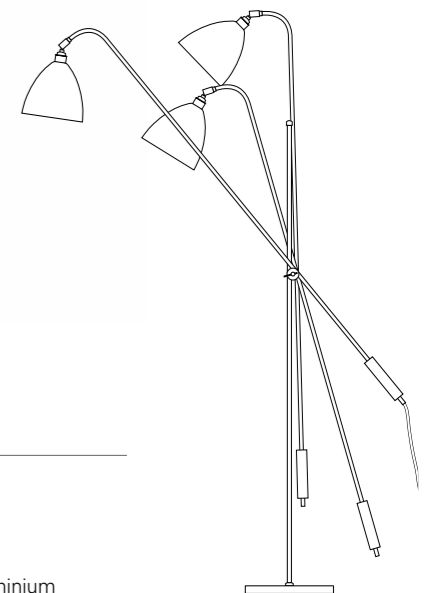

E27 100W

FF393W	Task Overreach Floor Light, White	FF393B	Task Overreach Floor Light, Blue
FF393C	Task Overreach Floor Light, Cream	FF393GR	Task Overreach Floor Light, Putty Grey
FF393K	Task Overreach Floor Light, Black	FF393G	Task Overreach Floor Light, Olive Green
FF393R	Task Overreach Floor Light, Red	FF393LP	Task Overreach Floor Light, Polished Aluminium