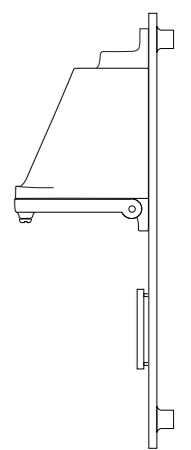

0750 MAST LIGHT, CAST WALL TRANSFORMER BOX

The 0750 Mast Light includes a transformer, housed in a matching cast transformer box, to allow connection to a main voltage circuit, directly behind the fitting. A variety of lighting effects can be achieved, from pin point to a soft wash dependant on lamp beam spread. Cast in bronze or aluminium, with several finishes; Anodised (Aluminium only), Polished, Weathered (Bronze only) or Sandblasted. The cast wall plaque can either be mounted on the surface or it can be recessed into the wall. Rear cable entry.

H: 145 mm x P: 120 mm

- DP0750/AL/AN Mast Light with cast transformer box, Anodised Aluminium
- DP0750/AL/SD/AN Mast Light with cast transformer box, Sandblasted Aluminium, Anodised
- DP0750/GM/PO Mast Light with cast transformer box, Polished Bronze
- DP0750/GM/SD Mast Light with cast transformer box, Sandblasted Bronze
- DP0750/GM/SD/WE Mast Light with cast transformer box, Sandblasted Bronze, Weathered

0752 CAST WALL PLAQUE

A cast backplate for 0749 and 0751 Mast Lights, ideal for illuminating a house number on a porch or building facia. A range of polished bronze or aluminium numerals can be chosen according to your specification. Available in sandblasted aluminium or bronze, or weathered sandblasted bronze.

H: 270 mm x W: 120 mm

- DP0752/AL/SD Cast Wall Plaque, Sandblasted Aluminium
- DP0752/GM/SD Cast Wall Plaque, Sandblasted Bronze
- DP0752/GM/SD/WE Cast Wall Plaque, Sandblasted Bronze, Weathered