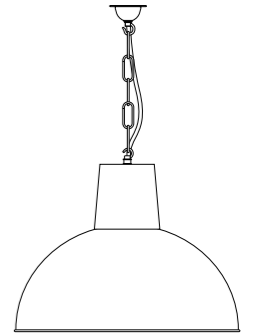

7165, 7164 & 7163 SPUN REFLECTORS

Originally an agricultural reflector the 7165, 7164 & 7163 Spun Pendants are available in aluminium and copper with a range of finishes, including polished and weathered. The shades are created by spinning sheet metal over a chuck, or mould, in order to create the desired shape.

COLOUR OPTIONS

E27 60W

7165 SMALL SPUN REFLECTOR WITH A CERAMIC SUSPENSION

The porcelain suspension lamp holder is supplied as standard with 1.5 meters of cable, chain and a matching ceiling hook plate.
H: 215 mm x D: 190 mm

- DP7165/AL Spun Reflector with Suspension Lampholder Polished Aluminium
- DP7165/BL Spun Reflector with Suspension Lampholder Painted Black
- DP7165/CO/PO Spun Reflector with Suspension Lampholder Polished Copper
- DP7165/CO/WE Spun Reflector with Suspension Lampholder Weathered Copper
- DP7165/CO/WE/PO Spun Reflector with Suspension Lampholder Weathered Copper, Polished Copper interior

E27 60W

7165 SMALL SPUN REFLECTOR WITH A CORD GRIP LAMPHOLDER

H: 195 mm x D: 190 mm

- DP7165/AL/CGLH Spun Reflector with Cord Grip Lampholder, Polished Aluminium
- DP7165/BL/CGLH Spun Reflector with Cord Grip Lampholder Painted Black
- DP7165/CO/PO/CGLH Spun Reflector with Cord Grip Lampholder Polished Copper
- DP7165/CO/WE/CGLH Spun Reflector with Cord Grip Lampholder Weathered Copper
- DP7165/CO/WE/PO/CG Spun Reflector with Cord Grip Lampholder Weathered Copper, Polished Copper interior

7164 SPUN REFLECTOR

H: 345 mm x D: 400 mm

COLOUR OPTIONS

E27 100W

- DP7164/CO/PO Spun Reflector, Medium, Polished Copper
- DP7164/AL Spun Reflector, Medium, Polished Aluminium
- DP7164/CO/WE/PO Spun Reflector, Medium, Weathered Copper, Polished Copper interior

7163 LARGE SPUN REFLECTOR

H: 455 mm x D: 600 mm

COLOUR OPTIONS

E27 150W