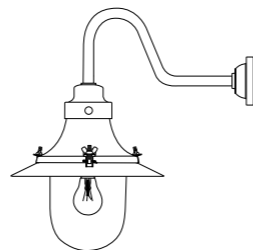

7125 SMALL DECKLIGHT

The attractive Small Decklight is spun in brass or copper and is fitted with a clear or opal well glass. The light is available in a range of finishes including polished, weathered or matt black. The fitting is attached to a black swan neck bracket on a round back plate or corner fork.

H: 400 mm x P: 450 mm

COLOUR OPTIONS

E27 100W

ROUND BACKPLATE

- DP7125/BL/CL/SN Ship's Small Decklight, Wall Light, Paint Black, Clear Glass
- DP7125/BL/OP/SN Ship's Small Decklight, Wall Light, Paint Black, Opal Glass
- DP7125/BR/CL/SN Ship's Small Decklight, Wall Light, Polished Brass Clear Glass
- DP7125/BR/OP/SN Ship's Small Decklight, Wall Light, Polished Brass, Opal Glass
- DP7125/CO/CL/SN Ship's Small Decklight, Wall Light, Polished Copper, Clear Glass
- DP7125/CO/OP/SN Ship's Small Decklight, Wall Light, Polished Copper, Opal Glass
- DP7125/WE/CL/SN Ship's Small Decklight, Wall Light, Weathered Copper Clear Glass
- DP7125/WE/OP/SN Ship's Small Decklight, Wall Light, Weathered Copper, Opal Glass

CORNER FORK

- DP7125/BL/CL/SC Ship's Small Decklight Wall Light, Black, Clear Glass, Corner Fork
- DP7125/BL/OP/SC Ship's Small Decklight Wall Light, Black, Opal Glass, Corner Fork
- DP7125/BR/CL/SC Ship's Small Decklight Wall Light, Polished Brass Clear Glass, Corner Fork
- DP7125/BR/OP/SC Ship's Small Decklight, Wall Light, Polished Brass, Opal Glass, Corner Fork
- DP7125/CO/CL/SC Ship's Small Decklight Wall Light, Polished Copper Clear Glass, Corner Fork
- DP7125/CO/OP/SC Ship's Small Decklight Wall Light, Polished Copper Opal Glass, Corner Fork
- DP7125/WE/CL/SC Ship's Small Decklight Wall Light, Weathered Copper, Clear Glass, Corner Fork
- DP7125/WE/OP/SC Ship's Small Decklight Wall Light, Weathered Copper, Opal Glass, Corner Fork