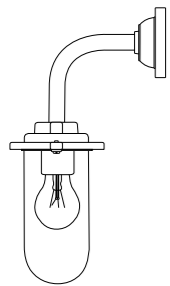

E27 60W IP54

7672 BRACKET LIGHT 60W

H: 380 mm x P: 190 mm

- DP7672/GA/060C/A Bracket Light, 60W, Round Back plate, Galvanised, Clear
- DP7672/GA/060F/A Bracket Light, 60W, Round Back plate, Galvanised, Frosted
- DP7672/BL/060C/A Bracket Light, 60W, Round Back plate, Painted Black, Clear
- DP7672/BL/060F/A Bracket Light, 60W, Round Back plate, Painted Black, Frosted