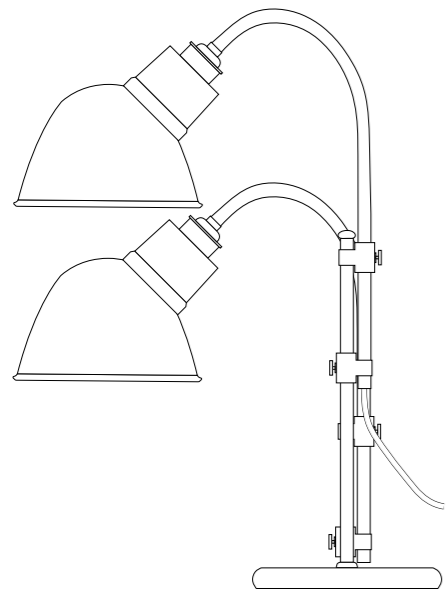

GINGER

A rounded shade Table Light, with an adjustable arm and moveable shade. Available in chrome, white, cream or black painted aluminium.
*H: 580 mm x W: 450 mm (as photographed)
H: 680 mm, W: 450 mm (maximum)*

COLOUR OPTIONS