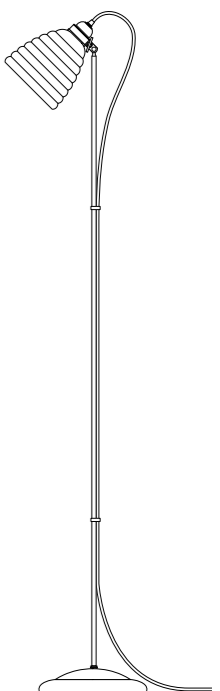

CABLE OPTIONS

Yellow Braided Cable

Red Braided Cable

E27 40W

FF497WK Hector Bibendum, Black Braided Cable  
 FF497WG Hector Bibendum, Green Braided Cable  
 FF497WR Hector Bibendum, Red Braided Cable

FF497WT Hector Bibendum, Turquoise Braided Cable  
 FF497WY Hector Bibendum, Yellow Braided Cable

# HECTOR DOME

A British design classic in translucent bone china. The Hector Dome Floor Light has a dome shaped movable shade and smart cotton braided cable. Available in natural, blue and green bone china.