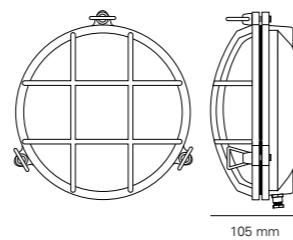

E27 75W IP54

DP7027/BR Brass Bulkhead with Internal Fixing Points, Polished Brass
DP7027/CP Brass Bulkhead with Internal Fixing Points, Chrome Plated
DP7027/BRWE Brass Bulkhead with Internal Fixing Points, Weathered Brass