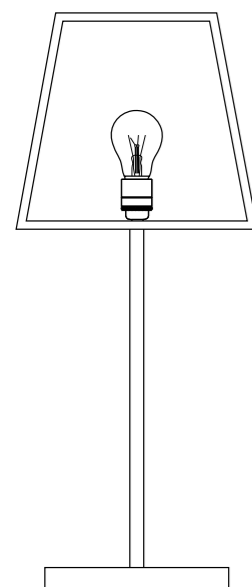

H: 585 mm x W: 280 mm (as photographed), H: 780 mm, W: 500 mm (maximum)

COLOUR OPTIONS 

Task Solo, Olive Green

Task Solo, Polished Aluminium

E27 60W

- FT427K Task Solo Table Light, Black
- FT427W Task Solo Table Light, White
- FT427B Task Solo Table Light, Blue
- FT427G Task Solo Table Light, Olive Green
- FT427C Task Solo Table Light, Cream
- FT427GR Task Solo Table Light, Putty Grey
- FT427R Task Solo Table Light, Red
- FT427LP Task Solo Table Light, Polished Aluminium

# 7636 QUAD

The 7636 Quad Table Light, crafted from brass, with a weathered finish.

H: 695 mm x W: 290 mm

E27 60W

DP7636/TB/BR/WE/C Quad Table Light

FT378LP - Task Table Light, Polished Aluminium