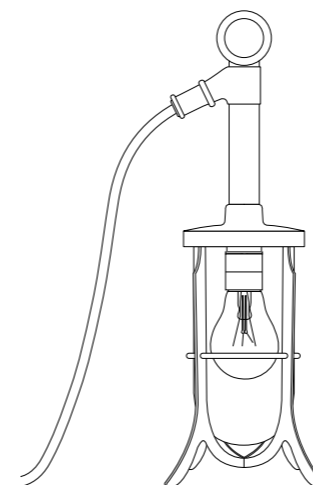

PRIMO

A moulded prismatic glass shaded Table Light.

FT311N Primo Table Light
H: 460 mm x W: 240 mm (as photographed)
H: 570 mm, W: 240 mm (maximum)

E27 40W

7521 SHIP'S HOOK LIGHT

A portable hand-held Table Light, originally designed as a workman's light. It has a hooked top to allow for the light to be suspended.

H: 330 mm x W: 150 mm

COLOUR OPTIONS ● ●

Weathered Brass
with Clear Glass

E27 40W

- DP7521/BR/PO/CL Polished Brass with Clear Glass
- DP7521/BR/PO/FR Polished Brass with Frosted Glass
- DP7521/BR/WE/CL Weathered Brass with Clear Glass
- DP7521/BR/WE/FR Weathered Brass with Frosted Glass

Polished Brass with Frosted Glass

COSMO

A ribbed prismatic glass Table Light.

FT451N Cosmo Prismatic Glass Table Light
H: 380 mm x D: 305 mm

E14 60W

7523 SHIP'S WELL GLASS

A portable hand-held Table Light, originally designed as a workman's light. It has a looped top to allow for the light to be suspended.

H: 370 mm x W: 150 mm

COLOUR OPTIONS ● ●

Weathered Brass
with Frosted Glass

E27 40W

- DP7523/BR/PO/CL Polished Brass with Clear Glass
- DP7523/BR/PO/FR Polished Brass with Frosted Glass
- DP7523/BR/WE/CL Weathered Brass with Clear Glass
- DP7523/BR/WE/FR Weathered Brass with Frosted Glass

Weathered Brass
with Clear Glass