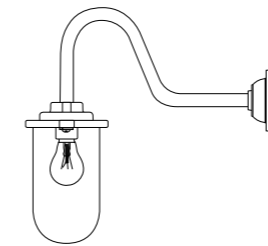

## GUARD

H: 185 mm x W: 110 mm

- DP7677/GA/GD/060 Guard 60W Galvanised
- DP7677/BL/GD/060 Guard 60W Painted Black

E27 100W IP54