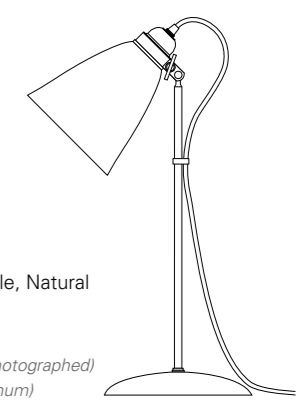

E14 9W

SMALL
FT018N Hector Small Table, Natural
FT018BL Hector Small Table, Blue
FT018GL Hector Small Table, Green
H: 380 mm x W: 200 mm (as photographed)
H: 455 mm, W: 200 mm (maximum)

E27 40W

MEDIUM
FT198N Hector Medium Table, Natural
FT198BL Hector Medium Table, Blue
FT198GL Hector Medium Table, Green
H: 460 mm x W: 240 mm (as photographed)
H: 570 mm, W: 240 mm (maximum)

E27 40W

LARGE
FT197N Hector Large Table, Natural
H: 570 mm x W: 300 mm (as photographed)
H: 710 mm, W: 300 mm (maximum)