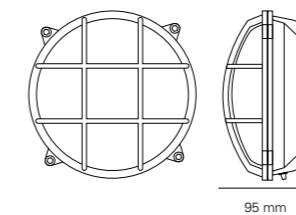

7029 & 7030 WITH EXTERNAL FIXING THROUGH FEET

A die-cast Bulkhead light in brass, with frosted glass diffusers. The lights are available in a brass, weathered brass or chrome plated finish and in two different sizes. The front guard is secured by three wing nuts. Glanded surface cable entry.

COLOUR OPTIONS

7029 H: 240 mm x W: 215 mm

DP7029/BR Brass Bulkhead with External Fixing via Feet, Polished Brass
DP7029/CP Brass Bulkhead with External Fixing via Feet, Chrome Plated
DP7029/BR/WE Brass Bulkhead with External Fixing via Feet, Weathered Brass

7030 H: 210 mm x W: 185 mm

DP7030/BR Brass Bulkhead with External Fixing via Feet, Polished Brass
DP7030/CP Brass Bulkhead with External Fixing via Feet, Chrome Plated
DP7030/BR/WE Brass Bulkhead with External Fixing via Feet, Weathered Brass

7427 & 7428 WITH INTERNAL FIXING POINTS

A die-cast Bulkhead light in brass, with frosted glass diffuser and eyelid shield. The lights are available in a brass, weathered brass or chrome plated finish and in two different sizes. The front shield is secured by socket head screws. Glanded surface cable entry.

COLOUR OPTIONS

7427 H: 226 mm x W: 226 mm

DP7427/BR Brass Bulkhead with Eyelid Shield, Large, Natural Brass
DP7427/CP Brass Bulkhead with Eyelid Shield, Large, Chrome Plated
DP7427/BR/WE Brass Bulkhead with Eyelid Shield, Large, Weathered Brass

7428 H: 200 mm x W: 200 mm

DP7428/BR Brass Bulkhead with Eyelid Shield, Natural Brass
DP7428/CP Brass Bulkhead with Eyelid Shield, Chrome Plated
DP7428/BR/WE Brass Bulkhead with Eyelid Shield, Weathered Brass

8111

A round die-cast aluminium Bulkhead with frosted glass. Front bezel secured by four stainless steel socket head screws. Rear cable entry and through backplate fixing. H: 210 mm x W: 210 mm

95 mm