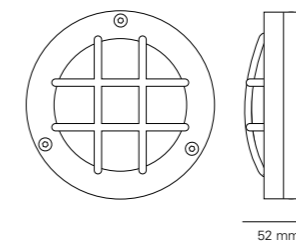

8034, 8035, 8037 & 8038

Miniature Round Bulkhead fittings either unguarded, or with an eyelid shield, double shield or cross guard.
Die cast in aluminium or brass, with frosted glass diffusers. Surface mounted with rear cable entry.
The front bezel is secured with three stainless steel socket head screws. Available with GX53 lampholder for CFL disc lamp, or G9 lampholder for Halogen capsule.

COLOUR OPTIONS

8034 H: 142 mm x W: 142 mm

G9 40W IP65

DP8034/BR Miniature Bulkhead, Plain Bezel, G9, Brass
DP8034/AL Miniature Bulkhead, Plain Bezel, G9, Aluminium
DP8034/BR/WE Miniature Bulkhead, Plain Bezel, G9, Weathered Brass

GX53 7W IP65

DP8034/AL/GX53 Miniature Bulkhead, Plain Bezel, GX53, Aluminium
DP8034/BR/GX53 Miniature Bulkhead, Plain Bezel, GX53, Brass
DP8034/BR/WE/GX53 Miniature Bulkhead, Plain Bezel, GX53, Weathered Brass

8037 H: 142 mm x W: 142 mm

G9 40W IP65

DP8037/BR Miniature Bulkhead, Double Shield, G9, Brass
DP8037/AL Miniature Bulkhead, Double Shield, G9, Aluminium
DP8037/BR/WE Miniature Bulkhead, Double Shield, G9, Weathered Brass

GX53 7W IP65

DP8037/BR/GX53 Miniature Bulkhead, Double Shield, GX53, Brass
DP8037/AL/GX53 Miniature Bulkhead, Double Shield, GX53, Aluminium
DP8037/BR/WE/GX53 Miniature Bulkhead, Double Shield, GX53, Weathered Brass

8035 H: 142 mm x W: 142 mm

G9 40W IP65

DP8035/BR Miniature Bulkhead, Eyelid Shield, G9, Brass
DP8035/AL Miniature Bulkhead, Eyelid Shield, G9, Aluminium
DP8035/BR/WE Miniature Bulkhead, Eyelid Shield, G9, Weathered Brass

GX53 7W IP65

DP8035/BR/GX53 Miniature Bulkhead, Eyelid Shield, GX53, Brass
DP8035/AL/GX53 Miniature Bulkhead, Eyelid Shield, GX53, Aluminium
DP8035/BR/WE/GX53 Miniature Bulkhead, Eyelid Shield, GX53, Weathered Brass

8038 H: 142 mm x W: 142 mm