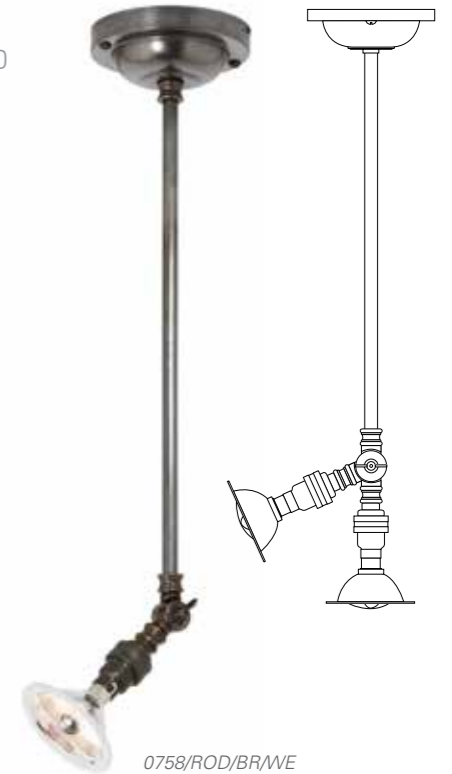

0758/ROD/BR/WE