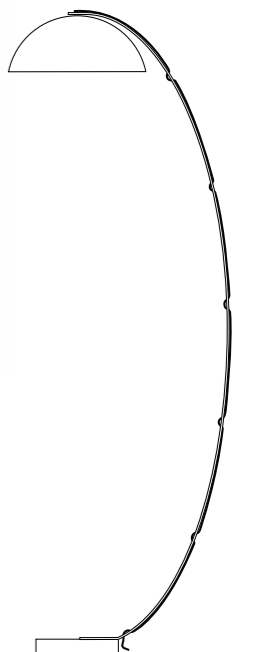

LONDON FLOOR LIGHT

The London Floor Light has the same retro feel as our iconic table light. The light features a spun aluminium semi-sphere shade and either a chrome or copper base and arm. Cotton braided cable is woven through the curved arm. Available in black, grey, red and yellow, with matching braided cable.

H: 1415 mm x W: 500 mm

SHADE COLOUR OPTIONS ● ● ● ● BASE & ARM FINISHES ● ●

E27 60W

FF511K	London Floor Light, Black	FF511R	London Floor Light, Red
FF511KCP	London Floor Light, Black, Copper Arm	FF511Y	London Floor Light, Yellow
FF511GR	London Floor Light, Putty Grey