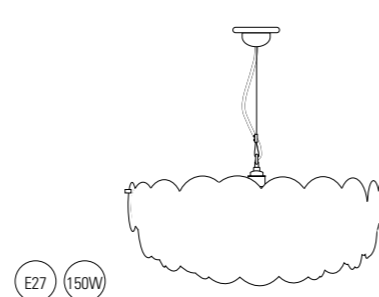

FP442N
Pembridge Size 3 Pendant Light, Natural
H: 280 mm x D: 570 mm