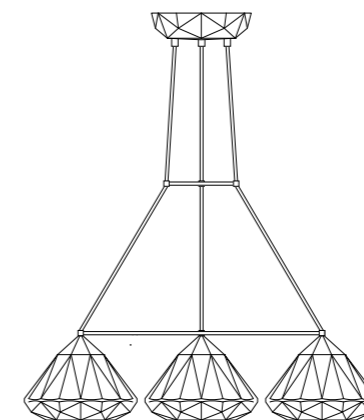

## HATTON PENDANTS

Hatton 1, Triangular Grouping

FP558N Hatton 1 Triangular Grouping, Black Braided Cable  
H: 165 mm x W: 600 mm

Hatton 1, Grouping of three

FP548N Hatton 1 Grouping of Three, Black Braided Cable  
H: 150-1500 mm x W: 390 mm