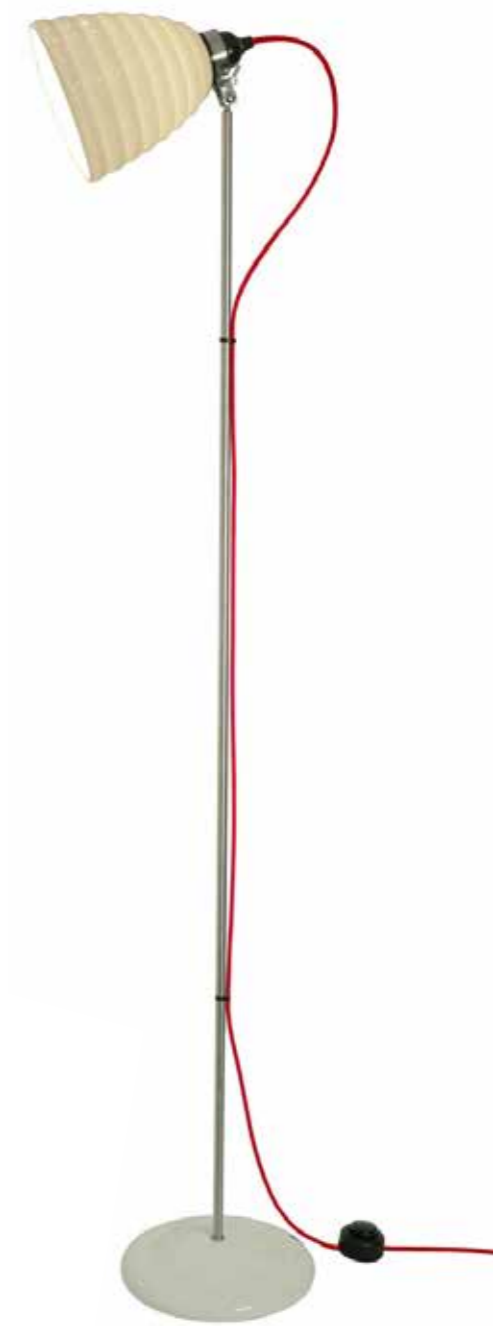

Red Braided Cable

E27 40W

FF497WK Hector Bibendum, Black Braided Cable
FF497WG Hector Bibendum, Green Braided Cable
FF497WR Hector Bibendum, Red Braided Cable

FF497WT Hector Bibendum, Turquoise Braided Cable
FF497WY Hector Bibendum, Yellow Braided Cable