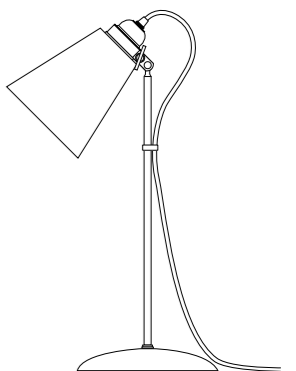

MEDIUM

H: 460 mm x W: 240 mm (as photographed)
H: 570 mm, W: 240 mm (maximum)

- FT380N Hector Medium Pleat Table Light, Natural
- FT380BL Hector Medium Pleat Table Light, Blue
- FT380GL Hector Medium Pleat Table Light, Green