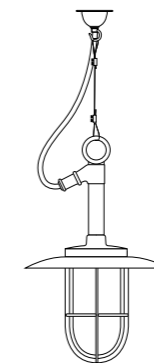

DP7523/PE/BR/WE/CL

DP7524/PE/BR/WE/FR

E27 60W 7523

DP7523/PE/BR/WE/CL Ship's Well Glass, Clear Glass, Weathered Brass  
 DP7523/PE/BR/WE/FR Ship's Well Glass, Frosted Glass, Weathered Brass  
 H: 360 mm x D: 230 mm