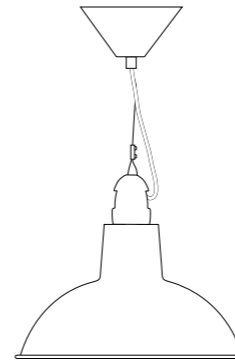

PAXO

H: 235 mm x D: 300 mm

COLOUR OPTIONS ● ● ● ● ● ●

Paxo, Light Blue