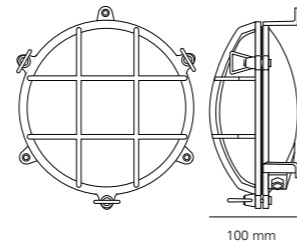

7029 & 7030 WITH EXTERNAL FIXING THROUGH FEET

A die-cast Bulkhead light in brass, with frosted glass diffusers. The lights are available in a brass, weathered brass or chrome plated finish and in two different sizes. The front guard is secured by three wing nuts. Glanded surface cable entry.

COLOUR OPTIONS

7029 H: 240 mm x W: 215 mm

DP7029/BR Brass Bulkhead with External Fixing via Feet, Polished Brass
DP7029/CP Brass Bulkhead with External Fixing via Feet, Chrome Plated
DP7029/BR/WE Brass Bulkhead with External Fixing via Feet, Weathered Brass

7030 H: 210 mm x W: 185 mm

DP7030/BR Brass Bulkhead with External Fixing via Feet, Polished Brass
DP7030/CP Brass Bulkhead with External Fixing via Feet, Chrome Plated
DP7030/BR/WE Brass Bulkhead with External Fixing via Feet, Weathered Brass

7427 & 7428 WITH INTERNAL FIXING POINTS

A die-cast Bulkhead light in brass, with frosted glass diffuser and eyelid shield. The lights are available in a brass, weathered brass or chrome plated finish and in two different sizes. The front shield is secured by socket head screws. Glanded surface cable entry.

COLOUR OPTIONS

7427 H: 226 mm x W: 226 mm

DP7427/BR Brass Bulkhead with Eyelid Shield, Large, Natural Brass
DP7427/CP Brass Bulkhead with Eyelid Shield, Large, Chrome Plated
DP7427/BR/WE Brass Bulkhead with Eyelid Shield, Large, Weathered Brass

7428 H: 200 mm x W: 200 mm

DP7428/BR Brass Bulkhead with Eyelid Shield, Natural Brass
DP7428/CP Brass Bulkhead with Eyelid Shield, Chrome Plated
DP7428/BR/WE Brass Bulkhead with Eyelid Shield, Weathered Brass

8111

A round die-cast aluminium Bulkhead with frosted glass. Front bezel secured by four stainless steel socket head screws. Rear cable entry and through backplate fixing. H: 210 mm x W: 210 mm