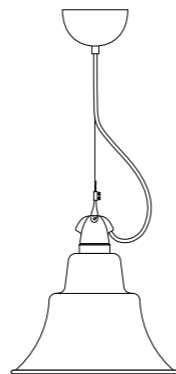

7245 ZOE

An aluminium or white powder coated pendant light which was inspired by factory lights from the British industrial era. The light features a hand spun reflector and a slip cast bone china lamp holder body with a cotton braided cable. *H: 230 mm x W: 230 mm*

E27 60W

DP7245/AL/WH Zoe Pendant Light, Polished Aluminium, White Interior

DP7245/WH Zoe Pendant Light, White

WALTER

The Walter Pendant has a unique 1960s feel, with a striking combination of satin copper and either opal or anthracite glass shades. Our squirrel cage light bulbs complement the style beautifully, as do the black cotton braided cable and satin copper ceiling rose. The lights are available in two sizes.

E27 60W

FP585CO/OP Walter Pendant, Size 1, Opal
FP585CO/AN Walter Pendant, Size 1, Anthracite
H: 270 mm x D: 150 mm

E27 60W

FP586CO/OP Walter Pendant, Size 2, Opal
FP586CO/AN Walter Pendant, Size 2, Anthracite
H: 360 mm x D: 200 mm