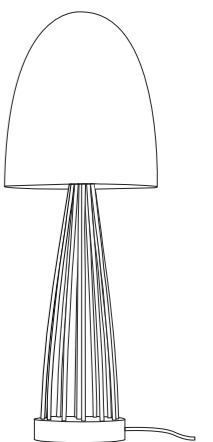

FT503BRH Stanley, Hammered Brass
FT503BR Stanley, Polished Brass

FT503CH Stanley, Hammered Copper
FT503C Stanley, Polished Copper

FT503NH Stanley, Hammered Nickel
FT503NP Stanley, Polished Nickel