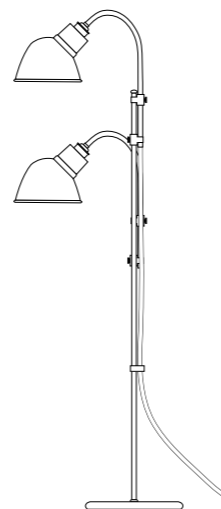

Task, Olive Green

Task, Cream

Task, Putty Grey

TASK

The Task Floor Light has an adjustable cantilever arm and movable shade.
Available in a range of colours.
H: 1340 mm x W: 460 mm (as photographed), H: 1750 mm x W: 680 mm (maximum)

COLOUR OPTIONS

- FF379W Task Floor Light, White
- FF379C Task Floor Light, Cream
- FF379R Task Floor Light, Red
- FF379B Task Floor Light, Blue
- FF379K Task Floor Light, Black
- FF379GR Task Floor Light, Putty Grey
- FF379G Task Floor Light, Olive Green
- FF379LP Task Floor Light, Polished Aluminium