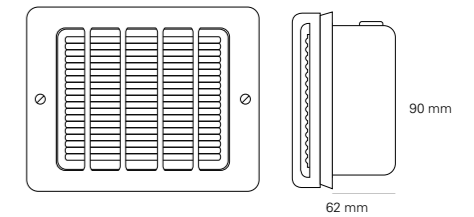

H: 105 mm x W: 130 mm

COLOUR OPTIONS ● ● ●

DP7576/BR

DP7576/AL

DP7576/AL/E14 Guarded Step Light, E14, Aluminium Painted Grey  
DP7576/BR/E14 Guarded Step Light, E14, Polished Brass  
DP7576/BR/SD/E14 Guarded Step Light, E14, Sandblasted Brass