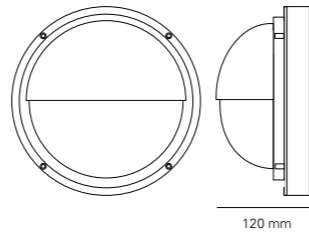

COLOUR OPTIONS

DP7225/BR

DP7225/CP

120 mm

E27 100W IP54 **7225** H: 240 mm x W: 240 mm

G24d 18W IP54

DP7225/BR Brass Bulkhead With Eyelid Shield, Polished Brass  
 DP7225/CP Brass Bulkhead with Eyelid Shield, Chrome Plated  
 DP7225/BR/WE Brass Bulkhead with Eyelid Shield, Weathered Brass