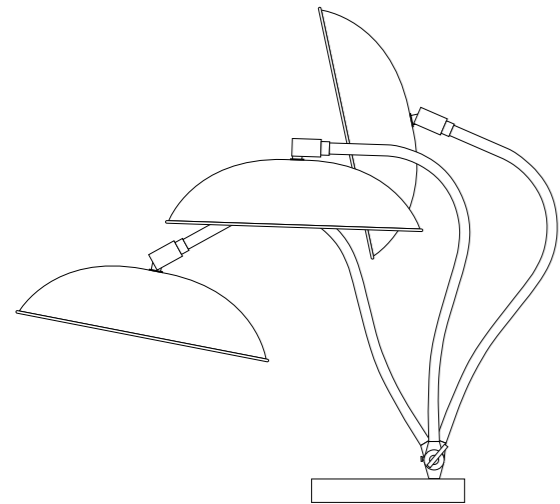

# HUGO

A stylish Table Light with a curvaceous stem and wide based, positionable shade.  
*H: 480 mm x W: 350 mm (as photographed), H: 620 mm, W: 500 mm (maximum)*

COLOUR OPTIONS 

E27 40W

- FT417K Hugo Table Light, Black
- FT417W Hugo Table Light, White
- FT417C Hugo Table Light, Cream
- FT417R Hugo Table Light, Burgundy Red
- FT417LP Hugo Table Light, Polished Aluminium