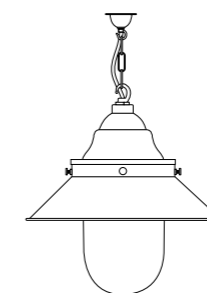

7244 LARGE DECK LIGHT

Large Deck Light in a weathered finish, with either clear or opal well glass.

H: 400 mm x D: 370 mm

DP7244/OO/CL/WE