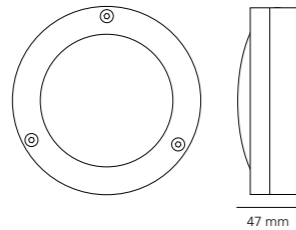

8034, 8035, 8037 & 8038

Miniature Round Bulkhead fittings either unguarded, or with an eyelid shield, double shield or cross guard.
Die cast in aluminium or brass, with frosted glass diffusers. Surface mounted with rear cable entry.
The front bezel is secured with three stainless steel socket head screws. Available with GX53 lampholder for CFL disc lamp, or G9 lampholder for Halogen capsule.

COLOUR OPTIONS

8034 H: 142 mm x W: 142 mm