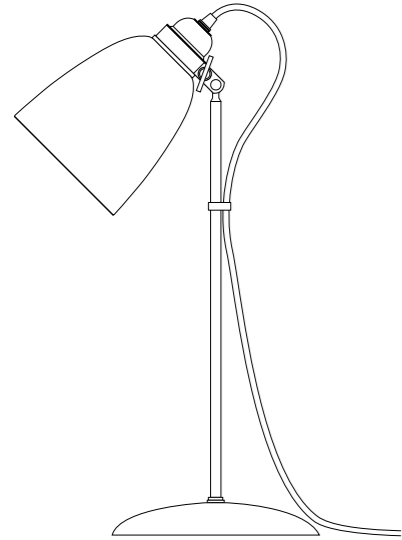

# WALTER

The Walter Table Light has a unique 1960s feel, with a striking combination of satin copper and either opal or anthracite glass shades. Our squirrel cage light bulbs complement the style beautifully, as do the black cotton braided cable. The lights are available in 2 sizes and they have an integral dimmer on the base.

Walter Size 1, Opal

Walter Size 2, Anthracite

FT587CO/OP Walter Table Light, Size 1, Opal  
 FT587CO/AN Walter Table Light, Size 1, Anthracite  
 H: 270 mm x D: 150 mm

FT588CO/OP Walter Table Light, Size 2, Opal  
 FT588CO/AN Walter Table Light, Size 2, Anthracite  
 H: 360 mm x D: 200 mm

# PRIMO

A moulded prismatic glass shaded Table Light.

FT311N Primo Table Light  
 H: 460 mm x W: 240 mm (as photographed)  
 H: 570 mm, W: 240 mm (maximum)

E27 40W