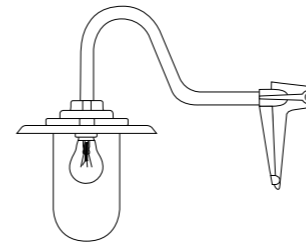

E27 100W IP54

7677 EXTERIOR BRACKET LIGHT 100W CORNER FORK

H: 350 mm x P: 440 mm

- DP7677/GA/100C/SC Exterior Bracket Light, 100W, S/Neck, Corner, Galvanised, Clear
- DP7677/GA/100F/SC Exterior Bracket Light, 100W, S/Neck, Corner, Galvanised, Frosted
- DP7677/BL/100C/SC Exterior Bracket Light, 100W, S/Neck, Corner, Black, Clear
- DP7677/BL/100F/SC Exterior Bracket Light, 100W, S/Neck, Corner, Black, Frosted

GUARD

H: 220 mm x W: 130 mm

- DP7677/GA/GD/100 Guard 100W Galvanised
- DP7677/BL/GD/100 Guard 100W Painted Black