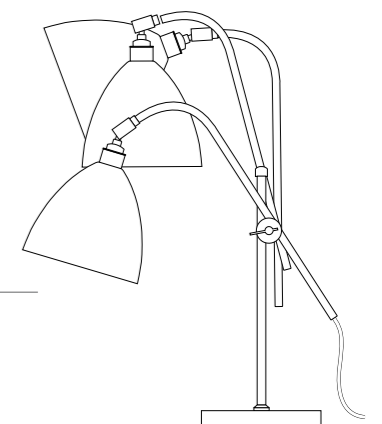

E27 60W

FT378K	Task Table Light, Black	FT378W	Task Table Light, White
FT378B	Task Table Light, Blue	FT378G	Task Table Light, Olive Green
FT378C	Task Table Light, Cream	FT378GR	Task Table Light, Putty Grey
FT378R	Task Table Light, Red	FT378LP	Task Table Light, Polished Aluminium