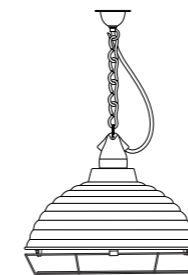

SUSPENSION WITH GUARD *H: 235 mm x D: 300 mm*

DP7170/GA

Spun Ripple with Suspension Lampholder Galvanised with Guard