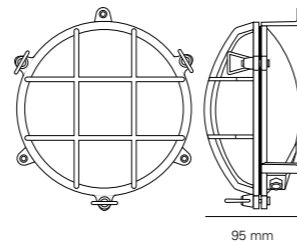

7029 & 7030 WITH EXTERNAL FIXING THROUGH FEET

A die-cast Bulkhead light in brass, with frosted glass diffusers. The lights are available in a brass, weathered brass or chrome plated finish and in two different sizes. The front guard is secured by three wing nuts. Glanded surface cable entry.

COLOUR OPTIONS

7029 H: 240 mm x W: 215 mm

DP7029/BR Brass Bulkhead with External Fixing via Feet, Polished Brass
DP7029/CP Brass Bulkhead with External Fixing via Feet, Chrome Plated
DP7029/BR/WE Brass Bulkhead with External Fixing via Feet, Weathered Brass

7030 H: 210 mm x W: 185 mm

DP7030/BR Brass Bulkhead with External Fixing via Feet, Polished Brass
DP7030/CP Brass Bulkhead with External Fixing via Feet, Chrome Plated
DP7030/BR/WE Brass Bulkhead with External Fixing via Feet, Weathered Brass

7427 & 7428 WITH INTERNAL FIXING POINTS

A die-cast Bulkhead light in brass, with frosted glass diffuser and eyelid shield. The lights are available in a brass, weathered brass or chrome plated finish and in two different sizes. The front shield is secured by socket head screws. Glanded surface cable entry.

COLOUR OPTIONS

7427 H: 226 mm x W: 226 mm

DP7427/BR Brass Bulkhead with Eyelid Shield, Large, Natural Brass
DP7427/CP Brass Bulkhead with Eyelid Shield, Large, Chrome Plated
DP7427/BR/WE Brass Bulkhead with Eyelid Shield, Large, Weathered Brass

7428 H: 200 mm x W: 200 mm

DP7428/BR Brass Bulkhead with Eyelid Shield, Natural Brass
DP7428/CP Brass Bulkhead with Eyelid Shield, Chrome Plated
DP7428/BR/WE Brass Bulkhead with Eyelid Shield, Weathered Brass

8111

A round die-cast aluminium Bulkhead with frosted glass. Front bezel secured by four stainless steel socket head screws. Rear cable entry and through backplate fixing. H: 210 mm x W: 210 mm