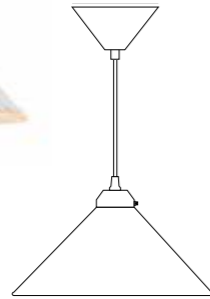

FP297N Coolie Prismatic Rise and Fall
H: 180 mm x D: 300 mm

PRISMATIC

A selection of glass shaded pendant lights featuring Original BTC's signature cotton braided cable. The moulded prismatic glass shades sparkle and refract light, providing an even, glare-free illumination. Choose from the Phane, inspired by a Paris Metro light, the Coolie or Circus. The Coolie is available as an adjustable Rise & Fall light.

COOLIE

E27 100W

FP300N Coolie Prismatic Pendant Light
H: 180 mm x D: 300 mm