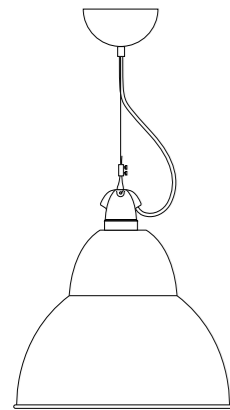

BB1

H: 300 mm x D: 305 mm

COLOUR OPTIONS ● ● ● ● ● ●

BB1, Black