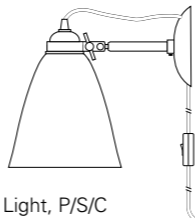

FW521 Linear Wall Light, P/S/C
H: 200 mm x P: 270 mm

SKIO, SWAN & TASK CERAMIC

The Skio & Swan Wall Lights have natural bone china shades and wall plates, with elegant satin chrome arms. The Task Ceramic Wall Light has an adjustable bone china shade which can be angled and moved to a precise position. The light has chrome metal work.

E27 40W