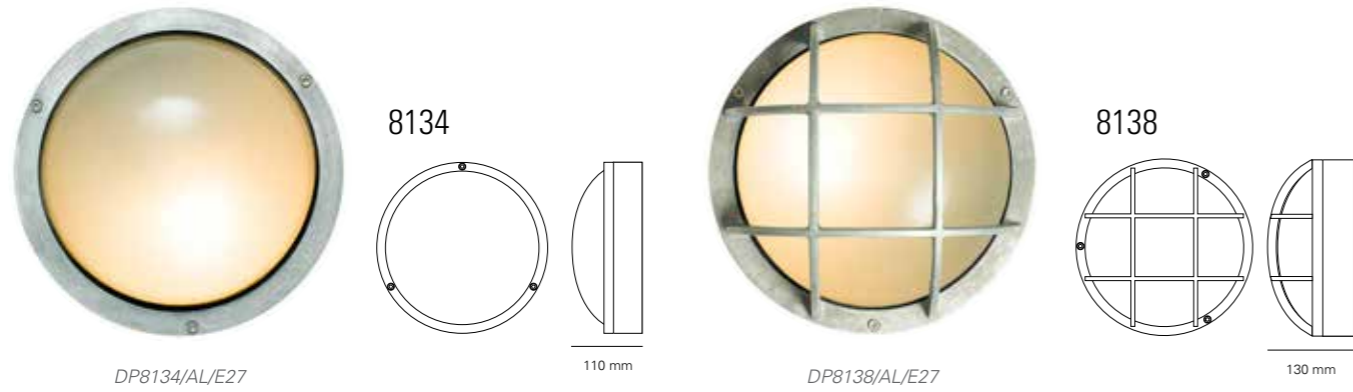

8134 & 8138

Circular, die-cast aluminium bulkhead in two versions: guarded or unguarded. Natural zinc-grey finish with frosted glass diffuser. Front bezel secured by stainless steel socket head screws. Rear cable entry and through back plate fixing. Available with E27 lampholder for GLS and retrofit CFL/LED lamps, or G24 lampholder and ballast for pin based CFL lamps. *H: 260 mm x W: 260 mm*

E27 100W IP54

DP8134/AL/E27 Aluminium Bulkhead, E27
DP8138/AL/E27 Aluminium Bulkhead, with Guard, E27

G24d 18W IP54

DP8134/AL/G24 Aluminium Bulkhead, G24, 18W
DP8138/AL/G24 Aluminium Bulkhead, with Guard, G24, 18W

7028 WITH INTERNAL FIXING POINTS

ROUND

A die-cast Bulkhead light in brass, with frosted glass diffusers. Also available in a weathered brass and chrome plated finish. Front guard secured by three wing nuts. Glanded surface cable entry. *H: 210 mm x W: 190mm*

COLOUR OPTIONS ● ● ●