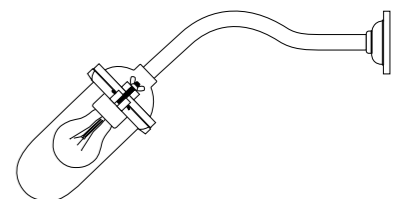

7684 EXTERIOR BRACKET LIGHT, CANTED ARM

H: 250 mm x P: 425 mm

- DP7684/GA/060C/C Exterior Bracket Light, No Ref, Canted, Round, Galvanised, Clear
- DP7684/GA/060F/C Exterior Bracket Light, No Ref, Canted, Round, Galvanised, Frosted
- DP7684/GM/060C/C Exterior Bracket Light, No Ref, Canted, Round, Gunmetal, Clear
- DP7684/GM/060F/C Exterior Bracket Light, No Ref, Canted, Round, Galvanised, Frosted