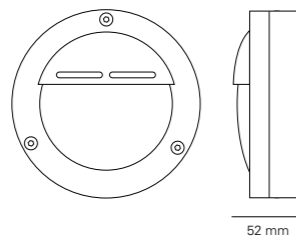

8034, 8035, 8037 & 8038

Miniature Round Bulkhead fittings either unguarded, or with an eyelid shield, double shield or cross guard.
Die cast in aluminium or brass, with frosted glass diffusers. Surface mounted with rear cable entry.
The front bezel is secured with three stainless steel socket head screws. Available with GX53 lampholder for CFL disc lamp, or G9 lampholder for Halogen capsule.

COLOUR OPTIONS

8034 H: 142 mm x W: 142 mm

G9 40W IP65

DP8034/BR Miniature Bulkhead, Plain Bezel, G9, Brass
DP8034/AL Miniature Bulkhead, Plain Bezel, G9, Aluminium
DP8034/BR/WE Miniature Bulkhead, Plain Bezel, G9, Weathered Brass

GX53 7W IP65

DP8034/AL/GX53 Miniature Bulkhead, Plain Bezel, GX53, Aluminium
DP8034/BR/GX53 Miniature Bulkhead, Plain Bezel, GX53, Brass
DP8034/BR/WE/GX53 Miniature Bulkhead, Plain Bezel, GX53, Weathered Brass

8037 H: 142 mm x W: 142 mm

G9 40W IP65

DP8037/BR Miniature Bulkhead, Double Shield, G9, Brass
DP8037/AL Miniature Bulkhead, Double Shield, G9, Aluminium
DP8037/BR/WE Miniature Bulkhead, Double Shield, G9, Weathered Brass

GX53 7W IP65

DP8037/BR/GX53 Miniature Bulkhead, Double Shield, GX53, Brass
DP8037/AL/GX53 Miniature Bulkhead, Double Shield, GX53, Aluminium
DP8037/BR/WE/GX53 Miniature Bulkhead, Double Shield, GX53, Weathered Brass

8035 H: 142 mm x W: 142 mm

G9 40W IP65

DP8035/BR Miniature Bulkhead, Eyelid Shield, G9, Brass
DP8035/AL Miniature Bulkhead, Eyelid Shield, G9, Aluminium
DP8035/BR/WE Miniature Bulkhead, Eyelid Shield, G9, Weathered Brass

GX53 7W IP65

DP8035/BR/GX53 Miniature Bulkhead, Eyelid Shield, GX53, Brass
DP8035/AL/GX53 Miniature Bulkhead, Eyelid Shield, GX53, Aluminium
DP8035/BR/WE/GX53 Miniature Bulkhead, Eyelid Shield, GX53, Weathered Brass

8038 H: 142 mm x W: 142 mm