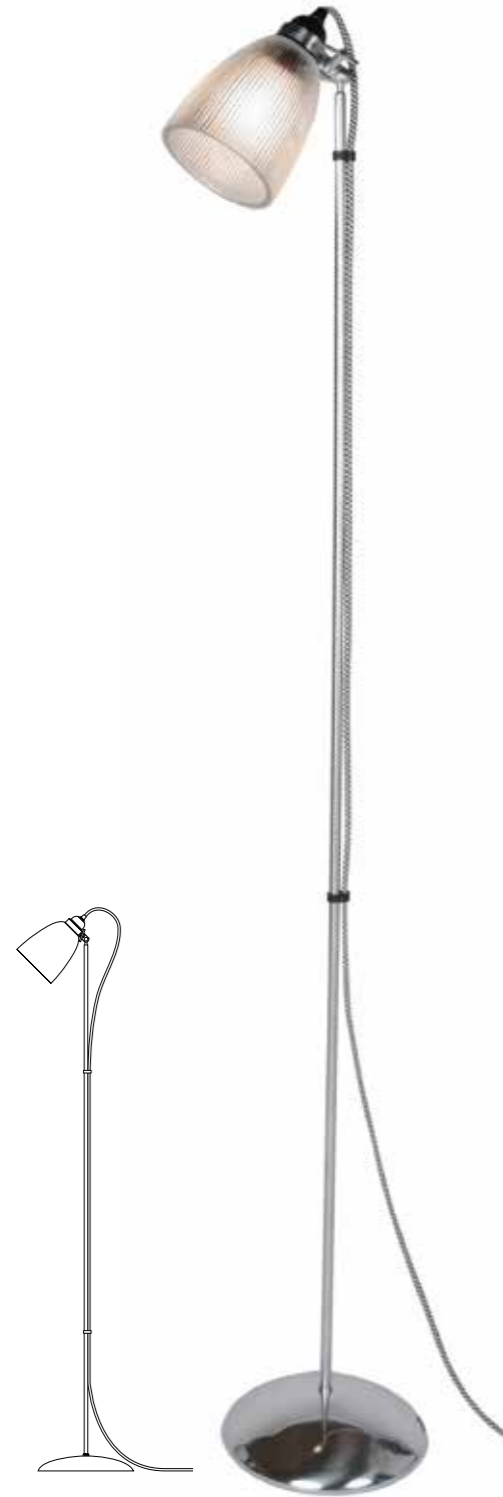

# PRIMO

A moulded glass prismatic shade floor light. The glass shade sparkles and refracts light, providing an even, glare-free illumination. The light has a polished aluminium base and a satin chrome arm.

H: 1270 mm (as photographed)  
H: 1360 mm x W: 250 mm (maximum)

E27 40W

FF463N Primo Floor Light, Prismatic glass

7215/FL/CP - Pillar Floor Light, Chrome Plated

# 7215 PILLAR

GLASS

The Art Deco inspired Pillar Floor Light has a soft tone LED lamp and is available in polished brass, weathered brass and chrome plated. The shade is made up of 34 individual glass rods which diffuse and refract warm light. H: 1040 mm x W: 180 mm