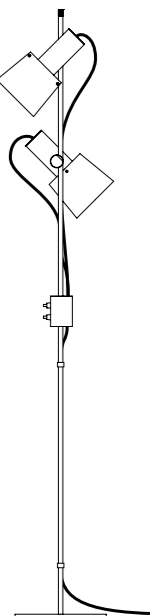

H: 1400 mm x W: 210 mm

Chester Floor Light

E27 2x 40W

- FF581SC Chester Floor Light, Satin Copper, Black Braided Cable

BE/CIR/FL/NK/PL/CH - Cirrus Floor Light, Polished Nickel with Chocolate Brown Leather