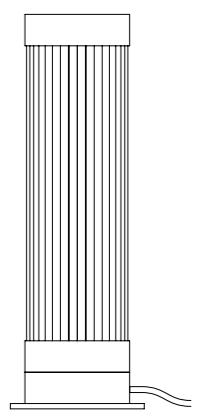

# 7214 PILLAR

The Art Deco inspired Pillar Table Light has a soft tone LED lamp and is available in polished brass, weathered brass and chrome plated.

H: 380 mm x W: 100 mm

COLOUR OPTIONS ● ● ●

Pillar, Polished Brass

Pillar, Weathered Brass

10W LED

DP7214/TB/BR/WE Pillar Table Light, Weathered Brass  
 DP7214/TB/BR/PO Pillar Table Light, Polished Brass

DP7214/TB/CP Pillar Table Light, Chrome Plated

FT588CO/AN - Walter Table, Size 2, Anthracite