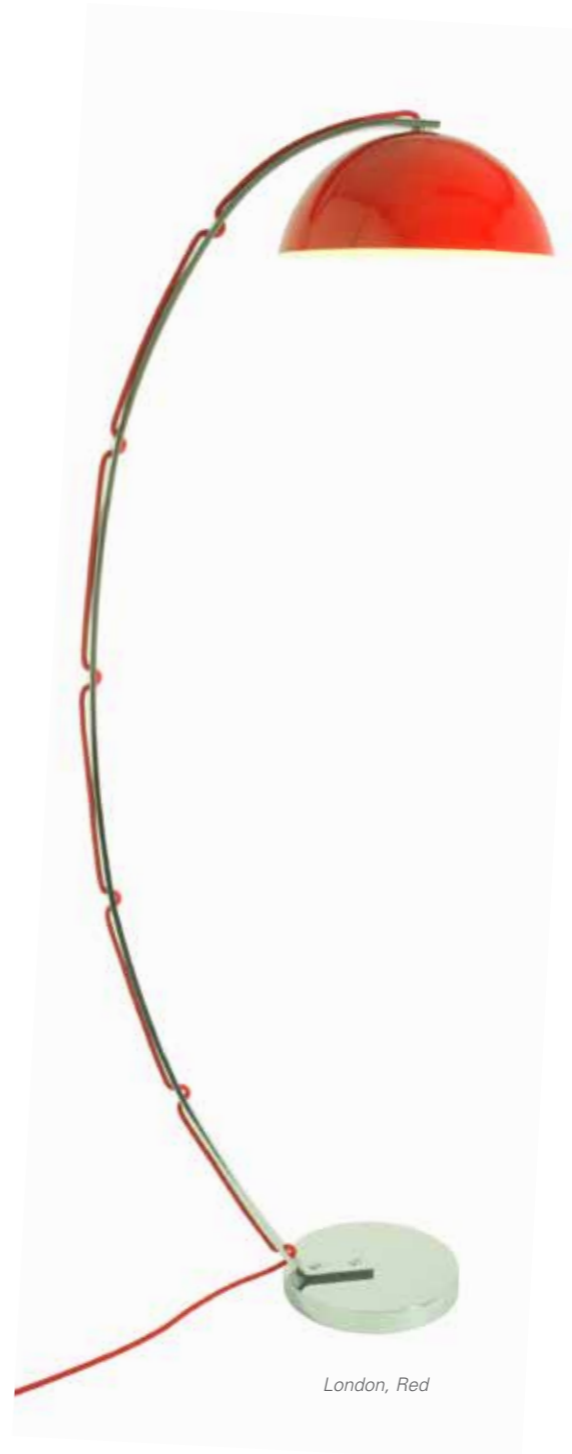

London, Red