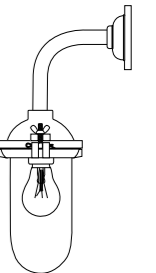

7684 EXTERIOR BRACKET LIGHTS

H: 365 mm x P: 190 mm

- DP7684/GA/060C/A Exterior Bracket Light, No Ref, R/Angle, Round, Galvanised, Clear
- DP7684/GA/060F/A Exterior Bracket Light, No Ref, R/Angle, Round, Galvanised, Frosted
- DP7684/GM/060C/A Exterior Bracket Light, No Ref, R/Angle, Round, Gunmetal, Clear
- DP7684/GM/060F/A Exterior Bracket Light, No Ref, R/Angle, Round, Gunmetal, Frosted