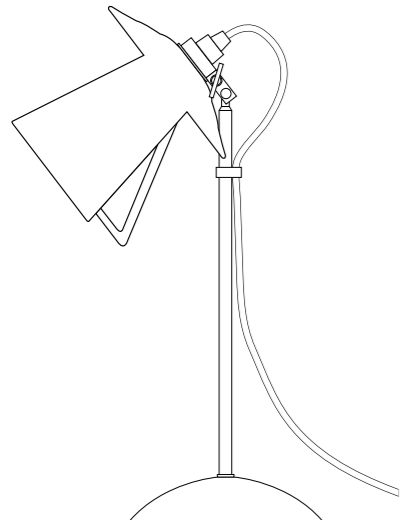

TEACUP

A whimsical bone china teacup Table Light.

FT168N Teacup Table Light, Neutral
H: 400 mm x W: 230 mm (photographed)
H: 480 mm, W: 230 mm (maximum)

E14 9W