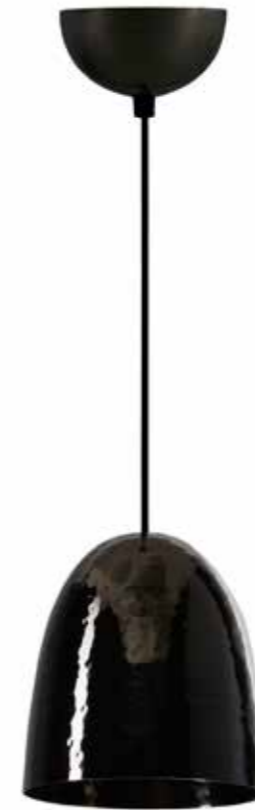

Stanley Small,
Hammered Black Nickel