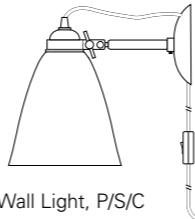

# CIRCLE LINE

E27 40W

**FW317CL**  
Circle Line Medium Wall Light  
H: 200 mm x P: 270 mm

**FW397CL**  
Circle Line Medium Wall Light, Switched  
H: 225 mm x P: 290 mm

**FW343CL**  
Circle Line Medium Wall Light, P/S/C  
H: 200 mm x P: 270 mm