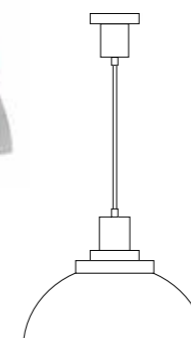

FP309N Circus Prismatic Pendant Light
H: 160 mm x D: 160 mm

COSMO

E27 100W

FP455N Cosmo Prismatic Pendant Light
H: 225 mm x D: 305 mm