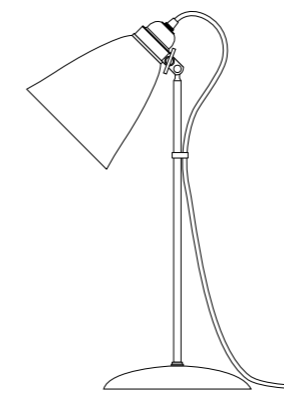

# HECTOR FLOWERPOT

The Hector Flowerpot Table Light has a straight sided, moveable bone china shade. Available in two sizes.

E14 9W

- FT155N Hector Small Flowerpot Table Light, Natural
- H: 460 mm, W: 205 mm (maximum)

E27 40W

- FT429N Hector Medium Flowerpot Table Light, Natural
- H: 460 mm x W: 240 mm (as photographed)
- H: 570 mm, W: 240 mm (maximum)

FT555C - Cecil Table Light, Cherry Cone, Sand and Taupe Braided Cable