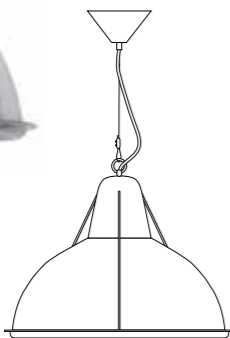

FP249N Phane Prismatic Pendant Light
H: 275 mm x D: 320 mm

PHANE LARGE

E27 100W

FP468N Phane Large Prismatic Pendant Light
H: 340 mm x D: 425 mm