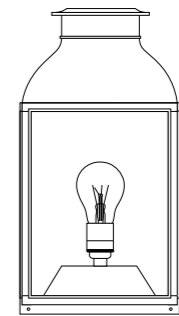

0276 WALL LANTERN

The 0276 is an attractive Lantern Wall Light in a weathered brass finish. It has glass panels on three sides and removable pins at each side to allow access for changing the bulb.

H: 420 mm x W: 210 mm

DP0276/BRWE Wall Lantern Weathered Brass Clear Glass

7250 DOMED

A traditional style wall light with a curved top and glazed base. Weathered brass finish as standard. Clear or frosted glass panels on four sides. Removable pins at each side to allow access for changing the bulb. H: 365 mm x W: 215 mm