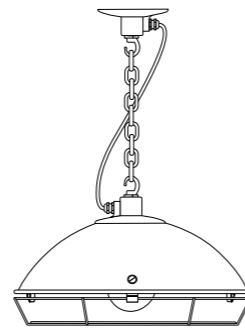

7238 STEEL WORKING LIGHT

Deck Light in steel, with a galvanised finish and with a guard.
H: 300 mm x D: 420 mm

E27 100W

DP7238/GA/1ES
Steel Working Light With Protective Guard, Galvanised

E27 60W

DP7238/GA/1ES/IP44
Steel Working Light With Protective Guard, Galvanised, IP44

7242 CARGO CLUSTER LIGHT

Steel Ship's Cargo Cluster Pendant Light in a galvanised finish, with a protective galvanised guard. It features either a six lampholder cluster or a single central lampholder.
H: 320 mm x D: 525 mm

E27 60W IP44

DP7242/GA/1ES/IP44
Cargo Cluster Light With Protective Guard, 1xE27, Galvanised, IP44

E27 100W IP20

DP7242/GA/1ES
Cargo Cluster Light With Protective Guard, 1xE27, Galvanised

E27 6x40W

DP7242/GA/6BC
Cargo Cluster Light With Protective Guard, 6xBC, Galvanised

7201 FACTORY LIGHT

Spun aluminium reflector pendant light, used originally in industrial and commercial locations.
The light's deeper profile allows space for larger low energy lamps to be used. H: 280 mm x D: 425 mm

COLOUR OPTIONS ● ●

E27 100W

DP7201/BL Factory Light Black, White Interior
DP7201/AL Factory Light Polished Aluminium White Interior

7199 ALUMINIUM PENDANT

Polished aluminium industrial reflector with square pierced ventilation holes. H: 250 mm x D: 350 mm

E27 100W

DP7199/AL Aluminium Punch Pendant, Polished Aluminium White Interior