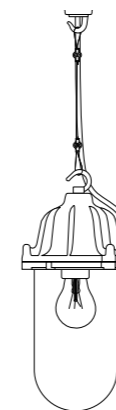

E27 100W

- DP7674/PE/AN/CL Dockside Pendant, Anodised Aluminium, Clear Glass
- DP7674/PE/AN/FR Dockside Pendant, Anodised Aluminium, Frosted Glass
- DP7674/PE/BL/CL Dockside Pendant, Black, Clear Glass
- DP7674/PE/BL/FR Dockside Pendant, Black, Frosted Glass
- DP7674/PE/PG/CL Dockside Pendant, Putty Grey, Clear Glass
- DP7674/PE/PG/FR Dockside Pendant, Putty Grey, Frosted Glass