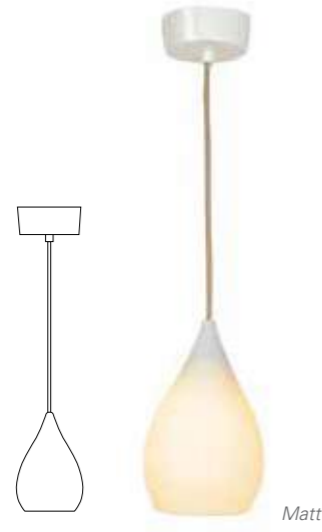

DROP PENDANTS

The elegant Drop Pendant Lights provide atmospheric lighting. Crafted out of bone china, the lights are available in an array of shapes & styles. The lights can be displayed individually or grouped together for maximum impact. Finishes include natural matt, natural gloss and black gloss.

DROP ONE SMALL

H: 210 mm x D: 130mm

Matt

- FP433N Drop One Small Pendant Light, Natural Gloss
- FP434N Drop One Small Pendant Light, Natural Matt