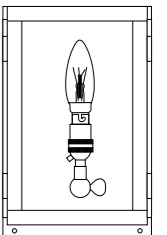

E27 40W SBC

DP7643/BR/WE/CL Miniature Box Wall, Internally Glazed, Clear Glass, Weathered Brass
DP7643/BR/WE/FR Miniature Box Wall, Internally Glazed, Frosted Glass, Weathered Brass
DP7643/BR/PO/CL Miniature Box Wall, Internally Glazed, Clear Glass, Polished Brass
DP7643/BR/PO/FR Miniature Box Wall, Internally Glazed, Frosted Glass, Polished Brass

DP7643/NP/PO/CL Miniature Box Wall, Internally Glazed, Clear Glass, Polished Nickel
DP7643/NP/PO/FR Miniature Box Wall, Internally Glazed, Frosted Glass, Polished Nickel
DP7643/NP/SA/CL Miniature Box Wall, Internally Glazed, Clear Glass, Satin Nickel
DP7643/NP/SA/FR Miniature Box Wall, Internally Glazed, Frosted Glass, Satin Nickel