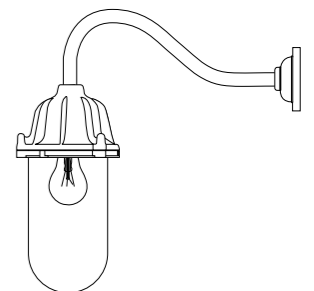

7674 NO REFLECTOR

H: 385 mm x P: 380 mm

- DP7674/PG/CL Dockside Wall Light, No Reflector, Putty Grey, Clear Glass
- DP7674/PG/FR Dockside Wall Light, No Reflector, Putty Grey, Frosted Glass
- DP7674/BL/CL Dockside Wall Light, No Reflector, Black, Clear Glass
- DP7674/BL/FR Dockside Wall Light, No Reflector, Black, Frosted Glass
- DP7674/AN/CL Dockside Wall Light, No Reflector, Anodised Aluminium, Clear Glass
- DP7674/AN/FR Dockside Wall Light, No Reflector, Anodised Aluminium, Frosted Glass