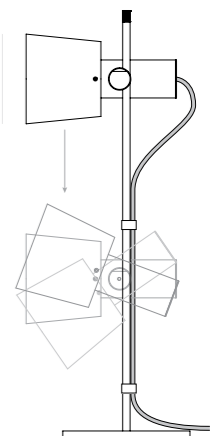

H: 570 mm x W: 170 mm

Chester Table Light

FT580SC Chester Table Light, Satin Copper, Black Braided Cable