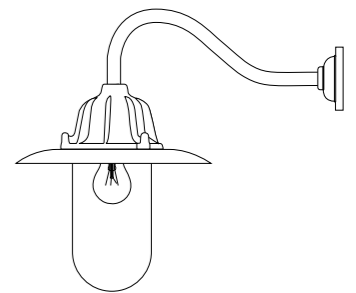

7222 SHIPYARD

Deck light, with cast metal hardware and a durable copper or galvanised reflector, mounted on a swan neck wall bracket. A sturdy brass wire guard, protects the well glass- available in clear or frosted.

H: 375 mm x P: 475 mm

COLOUR OPTIONS

E27 60W IP54

DP7222/BRKT/CO/CL Shipyard Wall Light, Copper, Clear Glass
DP7222/BRKT/CO/FR Shipyard Wall Light, Copper, Frosted Glass

DP7222/BRKT/GA/CL Shipyard Wall Light, Galvanised, Clear Glass
DP7222/BRKT/GA/FR Shipyard Wall Light, Galvanised, Frosted Glass

7674 & 7675 DOCKSIDE

This traditional style of exterior wall light is popular in both rural and urban locations. Cast in aluminium alloy and powder coated, the lights longevity is assured. Available in black or grey and with clear or frosted glass. The light has a swan neck bracket with round backplate.

COLOUR OPTIONS

E27 100W IP54

7675 WITH REFLECTOR

H: 385 mm x P: 435 mm

- DP7675/PG/CL Dockside Wall Light, With Reflector, Putty Grey, Clear Glass
- DP7675/PG/FR Dockside Wall Light, With Reflector, Putty Grey, Frosted Glass
- DP7675/BL/CL Dockside Wall Light, With Reflector, Black, Clear Glass
- DP7675/BL/FR Dockside Wall Light, With Reflector, Black, Frosted Glass
- DP7675/AN/CL Dockside Wall Light, With Reflector, Anodised Aluminium Glass
- DP7675/AN/FR Dockside Wall Light, With Reflector, Anodised Aluminium, Frosted Glass

7674 NO REFLECTOR

H: 385 mm x P: 380 mm