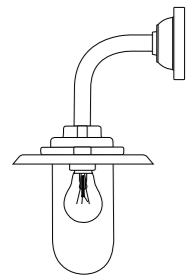

E27 60W IP54

7677 EXTERIOR BRACKET LIGHT 60W

H: 380 mm x P: 230 mm

- DP7677/BL/060C/A Exterior Bracket Light, 60W, Round, Painted Black, Clear
- DP7677/BL/060F/A Exterior Bracket Light, 60W, Round, Painted Black, Frosted
- DP7677/GA/060C/A Exterior Bracket Light, 60W, Round, Galvanised, Clear
- DP7677/GA/060F/A Exterior Bracket Light, 60W, Round, Galvanised, Frosted