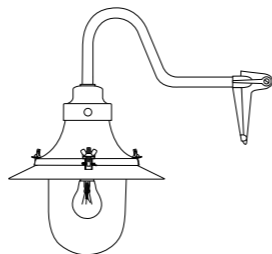

7125 SMALL DECKLIGHT

The attractive Small Decklight is spun in brass or copper and is fitted with a clear or opal well glass. The light is available in a range of finishes including polished, weathered or matt black. The fitting is attached to a black swan neck bracket on a round back plate or corner fork.

H: 400 mm x P: 450 mm

COLOUR OPTIONS

E27 100W

ROUND BACKPLATE

- DP7125/BL/CL/SN Ship's Small Decklight, Wall Light, Paint Black, Clear Glass
- DP7125/BL/OP/SN Ship's Small Decklight, Wall Light, Paint Black, Opal Glass
- DP7125/BR/CL/SN Ship's Small Decklight, Wall Light, Polished Brass Clear Glass
- DP7125/BR/OP/SN Ship's Small Decklight, Wall Light, Polished Brass, Opal Glass
- DP7125/CO/CL/SN Ship's Small Decklight, Wall Light, Polished Copper, Clear Glass
- DP7125/CO/OP/SN Ship's Small Decklight, Wall Light, Polished Copper, Opal Glass
- DP7125/WE/CL/SN Ship's Small Decklight, Wall Light, Weathered Copper Clear Glass
- DP7125/WE/OP/SN Ship's Small Decklight, Wall Light, Weathered Copper, Opal Glass

CORNER FORK

- DP7125/BL/CL/SC Ship's Small Decklight Wall Light, Black, Clear Glass, Corner Fork
- DP7125/BL/OP/SC Ship's Small Decklight Wall Light, Black, Opal Glass, Corner Fork
- DP7125/BR/CL/SC Ship's Small Decklight Wall Light, Polished Brass Clear Glass, Corner Fork
- DP7125/BR/OP/SC Ship's Small Decklight, Wall Light, Polished Brass, Opal Glass, Corner Fork
- DP7125/CO/CL/SC Ship's Small Decklight Wall Light, Polished Copper Clear Glass, Corner Fork
- DP7125/CO/OP/SC Ship's Small Decklight Wall Light, Polished Copper Opal Glass, Corner Fork
- DP7125/WE/CL/SC Ship's Small Decklight Wall Light, Weathered Copper, Clear Glass, Corner Fork
- DP7125/WE/OP/SC Ship's Small Decklight Wall Light, Weathered Copper, Opal Glass, Corner Fork