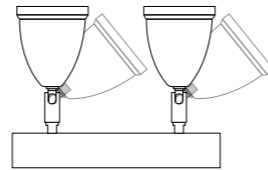

0764, 0765 & 0766 SPOTLIGHTS WITH SHADE

Available in configurations of two, three and four and in a weathered brass finish. The lights feature Davey Lighting's classic spotlight design mounted on a matching metal backplate, housing the transformer. Ideal for horizontal or vertical use on ceilings or walls. The Spotlights have a swivel head and an adjustable knuckle joint for directing light just where you need it, with an anti-glare bar over the bulb ensuring a soft glow. Lamps are included and are available in either a narrow spot (8 degrees) or a wider beam (24 degrees).

0764 DOUBLE H: 165 mm x W: 225 mm