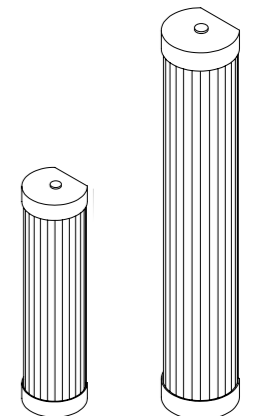

CIRCUS & MANN PRISMATIC WALL LIGHT

Circus & Mann Prismatic Wall Lights have moulded prismatic glass shades that sparkle and refract light, providing an even illumination.

E27 40W

E27 40W

E27 40W

7636 WALL LIGHT

The quad 7636 Wall Light has sloping sides, with an open top and base. The lights are made from brass in a range of finishes. Clear glass.

H: 245 mm x P: 250 mm

COLOUR OPTIONS

E27 60W

- DP7636/BR/PO/BRKT Quad Wall Light, Internally Glazed, Polished Brass, Clear
- DP7636/BR/WE/BRKT Quad Wall Light, Internally Glazed, Weathered Brass, Clear
- DP7636/NP/PO/BRKT Quad Wall Light, Internally Glazed, Polished Nickel, Clear
- DP7636/NP/SA/BRKT Quad Wall Light, Internally Glazed, Satin Nickel, Clear

7212 PILLAR LIGHT LED

A very narrow profile, the 7212 has a 12V LED light source which requires a remote transformer.

COLOUR OPTIONS

2.5W IP44 LED

LED

H: 275 mm x W: 70 mm

- DP7212/27/BR/WE/LED Pillar LED Wall Light, 27/7cm, Weathered Brass
- DP7212/27/BR/PO/LED Pillar LED Wall Light, 27/7cm, Polished Brass
- DP7212/27/CP/LED Pillar LED Wall Light, 27/7cm, Chrome Plated

4.5W IP44 LED

LED

H: 400 mm x W: 70 mm

- DP7212/40/BR/WE/LED Pillar LED Wall Light, 40/7cm, Weathered Brass
- DP7212/40/BR/PO/LED Pillar LED Wall Light, 40/7cm, Polished Brass
- DP7212/40/CP/LED Pillar LED Wall Light, 40/7cm, Chrome Plated