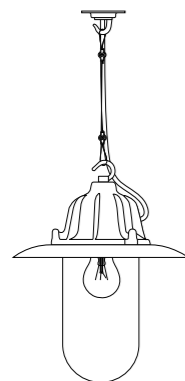

E27 100W IP44

- DP7675/PE/BL/CL Dockside Pendant, With Reflector, Black, Clear Glass
- DP7675/PE/BL/FR Dockside Pendant, With Reflector, Black, Frosted Glass
- DP7675/PE/PG/CL Dockside Pendant, With Reflector, Putty Grey, Clear Glass
- DP7675/PE/PG/FR Dockside Pendant, With Reflector, Putty Grey, Frosted Glass
- DP7675/PE/AN/CL Dockside Pendant, With Reflector, Anodised Aluminium, Clear Glass
- DP7675/PE/AN/FR Dockside Pendant, With Reflector, Anodised Aluminium, Frosted Glass