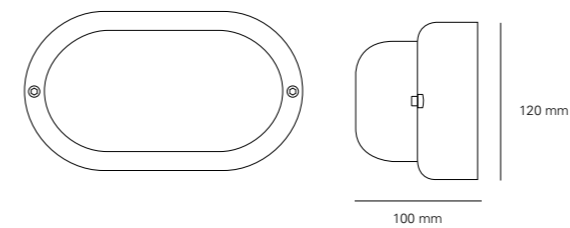

COLOUR OPTIONS

DP8123/AL/E27

DP8123/AL/E27

DP8123/BR/E27

E27 40W IP54

**8123** H: 120 mm x W: 200 mm

- DP8123/BR/E27 Small Oval Bulkhead Fitting, Brass
- DP8123/AL/E27 Small Oval Bulkhead Fitting, Aluminium
- DP8123/BR/WE/E27 Small Oval Bulkhead Fitting, Weathered Brass