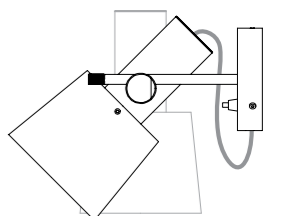

CHESTER

A 1960s inspired design, crafted out of striking satin copper with a stainless steel base.
A beautiful yet functional wall light with an attractive cable entry detail. Black cotton braided cable.
H: 210 mm x P: 170 mm

Chester, Wall Light