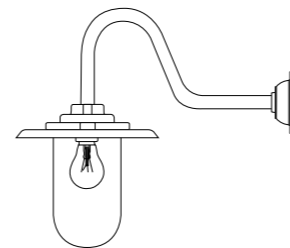

## GUARD

H: 185 mm x W: 110 mm

- DP7677/GA/GD/060 Guard 60W Galvanised
- DP7677/BL/GD/060 Guard 60W Painted Black

E27 100W IP54