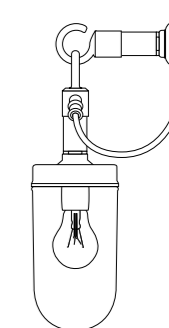

7679 WELL GLASS

The 7679 Well Glass Wall Light takes design inspiration from the 7679 Pendant Light. An Industrial style screw type well glass light, suited for both indoor and outdoor use. The light has a galvanised finish with brass suspension loop and cable entry. The light is available with clear or frosted glass. *H: 350 mm x P: 220 mm*

E27 60W IP44

DP7679/BRKT/GA/CL Well Glass Wall Light, Galvanised, Clear Glass
DP7679/BRKT/GA/FR Well Glass Wall Light, Galvanised, Frosted Glass

7216 PILLAR OFFSET

The latest addition to the elegant Art Deco range of Pillar Lights. The 7216 LED Pillar Light is offset from the wall, and is available in weathered brass, polished brass, and chrome plated finishes. It offers sophisticated wall lighting for internal spaces, including bathrooms (IP44). Dimmable driver included, to be installed remotely (behind fitting). *H: 450 mm x P: 155 mm*

COLOUR OPTIONS ● ● ●

E27 10W IP44

DP7216/BR/WE Pillar Offset LED Wall Light, Weathered Brass
DP7216/BR/PO Pillar Offset LED Wall Light, Polished Brass
DP7216/CP Pillar Offset LED Wall Light, Chrome Plated