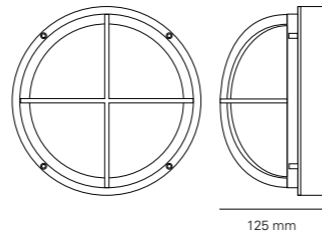

125 mm

E27 100W IP54 **7226** H: 240 mm x W: 240 mm

G24d 100W IP54

DP7226/BR Brass Bulkhead with Cross Guard, Polished Brass
DP7226/CP Brass Bulkhead with Cross Guard, Chrome Plated
DP7226/BR/WE Brass Bulkhead with Cross Guard, Weathered Brass

DP7226/BR/G24 Brass Bulkhead With Cross Guard, G24, Polished Brass
DP7226/CP/G24 Brass Bulkhead With Cross Guard, G24, Chrome Plated
DP7226/BR/WE/G24 Brass Bulkhead With Cross Guard, G24, Weathered Brass

7530

Rectangular bulkhead with clear oval prismatic glass. The aluminium die cast body is available in black or grey. 20mm surface conduit entry or rear knock-out. Available with E27 lampholder for GLS and retrofit CFL/LED lamps, or G24 lampholder and ballast for pin based CFL lamps. Emergency options are self-contained within additional rear back box. H: 297 mm x W: 176 mm

COLOUR OPTIONS