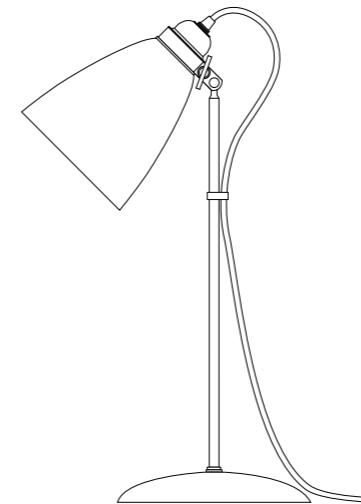

HECTOR METAL

A metal version of our iconic Hector Table Light.
H: 460 mm x W: 240mm (as photographed), H: 570 mm, W: 240 mm (maximum)