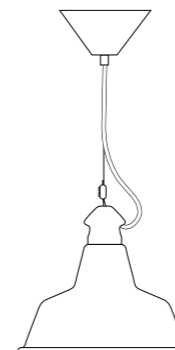

VICTOR

H: 130 mm x D: 315 mm

COLOUR OPTIONS

E27 2x 40W

FP409K Victor Pendant Light, Black

FP409R Victor Pendant Light, Burgundy Red

FP409C Victor Pendant Light, Cream

TASK

H: 240 mm x D: 210 mm

COLOUR OPTIONS

E27 100W

FP389K Task Pendant Light, Black
FP389B Task Pendant Light, Blue
FP389R Task Pendant Light, Red

FP389C Task Pendant Light, Cream
FP389G Task Pendant Light, Olive Green
FP389GR Task Pendant Light, Putty Grey

FP389W Task Pendant Light, White
FP389LP Task Pendant Light, Polished Aluminium

QUAY

Available in 2 sizes.

COLOUR OPTIONS

E27 60W

FP467N Quay Small Pendant Light, Aluminium
FP467RG Quay Small Pendant Light, Racing Green
H: 215 mm x W: 330 mm

E27 100W

FP036N Quay Pendant Light, Aluminium
H: 290 mm x W: 390 mm