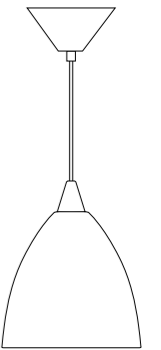

PRISMATIC LARGE

E27 100W

FP482N Prismatic Large Pendant Light
H: 250 mm x D: 200 mm