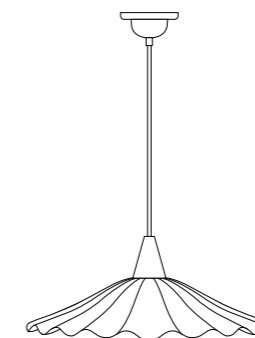

FP575N Christie Pendant, Sand & Taupe Braided Cable