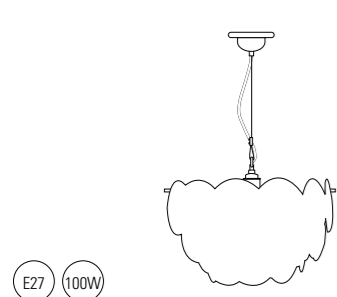

# PEMBRIDGE

Overlapping tiers of fine bone china discs, gently diffuse light to create a soft, atmospheric glow. The Pembridge Pendant Light is available in 3 sizes.

Pembridge Size 1

Pembridge Size 2

Pembridge Size 3