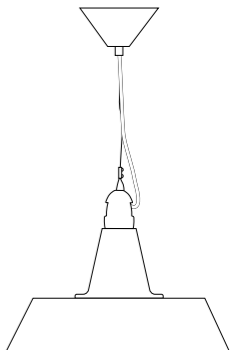

E27 60W

FP467N Quay Small Pendant Light, Aluminium
FP467RG Quay Small Pendant Light, Racing Green
H: 215 mm x W: 330 mm

E27 100W

FP036N Quay Pendant Light, Aluminium
H: 290 mm x W: 390 mm