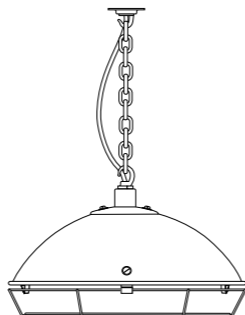

7238 STEEL WORKING LIGHT

Deck Light in steel, with a galvanised finish and with a guard.
H: 300 mm x D: 420 mm

E27 100W

DP7238/GA/1ES
Steel Working Light With Protective Guard, Galvanised

E27 60W

DP7238/GA/1ES/IP44
Steel Working Light With Protective Guard, Galvanised, IP44

7242 CARGO CLUSTER LIGHT

Steel Ship's Cargo Cluster Pendant Light in a galvanised finish, with a protective galvanised guard. It features either a six lampholder cluster or a single central lampholder.
H: 320 mm x D: 525 mm

E27 60W IP44

DP7242/GA/1ES/IP44
Cargo Cluster Light With Protective Guard, 1xE27, Galvanised, IP44

E27 100W IP20

DP7242/GA/1ES
Cargo Cluster Light With Protective Guard, 1xE27, Galvanised

E27 6x40W

DP7242/GA/6BC
Cargo Cluster Light With Protective Guard, 6xBC, Galvanised

7201 FACTORY LIGHT

Spun aluminium reflector pendant light, used originally in industrial and commercial locations.
The light's deeper profile allows space for larger low energy lamps to be used. H: 280 mm x D: 425 mm

COLOUR OPTIONS ● ●

E27 100W

DP7201/BL Factory Light Black, White Interior
DP7201/AL Factory Light Polished Aluminium White Interior

7199 ALUMINIUM PENDANT

Polished aluminium industrial reflector with square pierced ventilation holes. H: 250 mm x D: 350 mm

E27 100W

DP7199/AL Aluminium Punch Pendant, Polished Aluminium White Interior