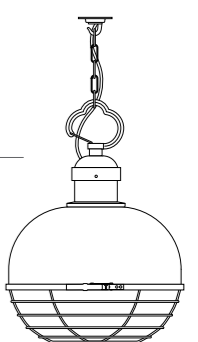

LARGE

H: 570 mm x D: 410 mm

- DP7243/LBL Large Oceanic Pendant, Black
- DP7243/LWH Large Oceanic Pendant, White
- DP7243/LBG Large Oceanic Pendant, Basalt Grey
- DP7243/LPG Large Oceanic Pendant, Putty Grey