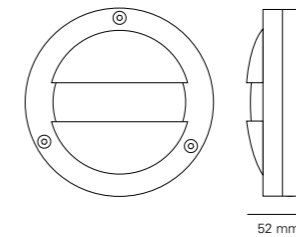

8034, 8035, 8037 & 8038

Miniature Round Bulkhead fittings either unguarded, or with an eyelid shield, double shield or cross guard.
Die cast in aluminium or brass, with frosted glass diffusers. Surface mounted with rear cable entry.
The front bezel is secured with three stainless steel socket head screws. Available with GX53 lampholder for CFL disc lamp, or G9 lampholder for Halogen capsule.

COLOUR OPTIONS

8034 H: 142 mm x W: 142 mm

G9 40W IP65

DP8034/BR Miniature Bulkhead, Plain Bezel, G9, Brass
DP8034/AL Miniature Bulkhead, Plain Bezel, G9, Aluminium
DP8034/BR/WE Miniature Bulkhead, Plain Bezel, G9, Weathered Brass

GX53 7W IP65

DP8034/AL/GX53 Miniature Bulkhead, Plain Bezel, GX53, Aluminium
DP8034/BR/GX53 Miniature Bulkhead, Plain Bezel, GX53, Brass
DP8034/BR/WE/GX53 Miniature Bulkhead, Plain Bezel, GX53, Weathered Brass

8037 H: 142 mm x W: 142 mm

G9 40W IP65

DP8037/BR Miniature Bulkhead, Double Shield, G9, Brass
DP8037/AL Miniature Bulkhead, Double Shield, G9, Aluminium
DP8037/BR/WE Miniature Bulkhead, Double Shield, G9, Weathered Brass

GX53 7W IP65

DP8037/BR/GX53 Miniature Bulkhead, Double Shield, GX53, Brass
DP8037/AL/GX53 Miniature Bulkhead, Double Shield, GX53, Aluminium
DP8037/BR/WE/GX53 Miniature Bulkhead, Double Shield, GX53, Weathered Brass

8035 H: 142 mm x W: 142 mm

G9 40W IP65

DP8035/BR Miniature Bulkhead, Eyelid Shield, G9, Brass
DP8035/AL Miniature Bulkhead, Eyelid Shield, G9, Aluminium
DP8035/BR/WE Miniature Bulkhead, Eyelid Shield, G9, Weathered Brass

GX53 7W IP65

DP8035/BR/GX53 Miniature Bulkhead, Eyelid Shield, GX53, Brass
DP8035/AL/GX53 Miniature Bulkhead, Eyelid Shield, GX53, Aluminium
DP8035/BR/WE/GX53 Miniature Bulkhead, Eyelid Shield, GX53, Weathered Brass

8038 H: 142 mm x W: 142 mm