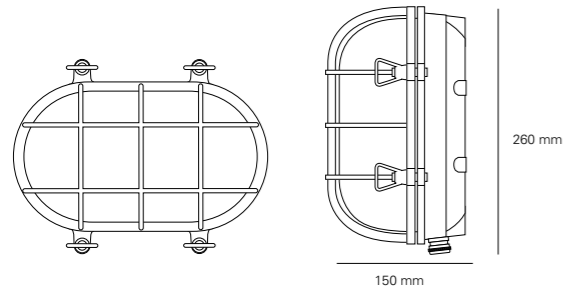

7034, 7035 & 7036

BULKHEAD FITTINGS WITH INTERNAL FIXING POINTS

Three sizes of die-cast Oval Bulkhead lights in brass, weathered brass and chrome plated finishes. The lights have frosted, prismatic glass diffusers and the front guards are secured by four wing nuts. Glanded surface cable entry.

COLOUR OPTIONS

DP7034/BR/WE

E27 100W IP54 **7034** H: 260 mm x W: 195 mm

- DP7034/BR Oval Brass Bulkhead with Internal Fixing Points, Polished Brass
- DP7034/BR/WE Oval Brass Bulkhead with Internal Fixing Points, Weathered Brass
- DP7034/CP Oval Brass Bulkhead with Internal Fixing Points, Chrome Plated