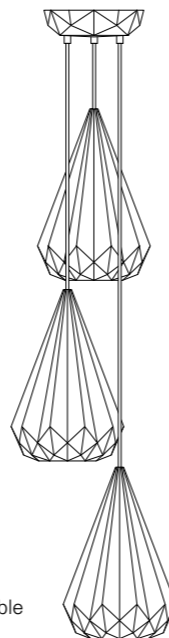

HATTON PENDANTS

E27 60W

FP551N Hatton 3, Black Braided Cable
H: 320 mm x D: 210 mm

E27 3x 60W

FP556N Hatton 3, Grouping of Three, Black braided cable
H: 320-1500 mm x W: 400 mm

E27 100W

FP564N Hatton 4, Black Braided Cable
H: 180 mm x D: 415 mm

E27 100W

FP569N Hatton 5, Black Braided Cable
H: 195 mm x D: 470 mm