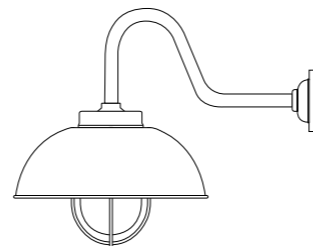

H: 375 mm x P: 475 mm

COLOUR OPTIONS

DP7222/BRKT/CO/CL

DP7222/BRKT/GA/CL

E27 60W IP54

DP7222/BRKT/CO/CL Shipyard Wall Light, Copper, Clear Glass  
 DP7222/BRKT/CO/FR Shipyard Wall Light, Copper, Frosted Glass