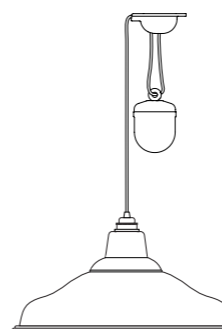

### SCHOOL LIGHT H: 250 mm x D: 400 mm

- School Pendant Light Painted Green with White Interior
- School Pendant Light Painted Putty Grey with White Interior
- School Pendant Light Painted Green with Polished Copper Interior
- School Pendant Light Polished Copper
- School Pendant Light Weathered Copper with Polished Copper Interior
- School Pendant Light Weathered Copper with White Interior