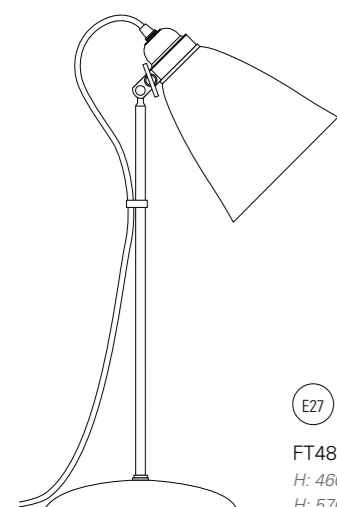

HECTOR 21

The shade and base of the Hector 21 features rows of crisply indented graduating squares inspired by the clean lines of our Stoke-on-Trent factory windows. Available in natural with a black braided cable.