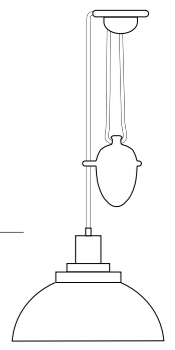

- FP537N Cosmo Smooth Rise & Fall, Natural
- FP538N Cosmo Dimpled Rise & Fall, Natural
- FP539N Cosmo Stepped Rise & Fall, Natural