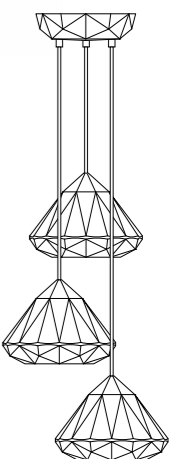

FP548N Hatton 1 Grouping of Three, Black Braided Cable
H: 150-1500 mm x W: 390 mm