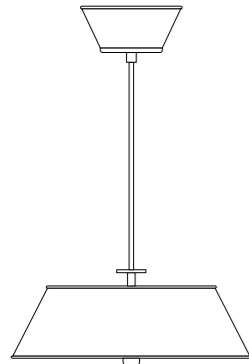

VICTOR

H: 130 mm x D: 315 mm

COLOUR OPTIONS

Victor, Black