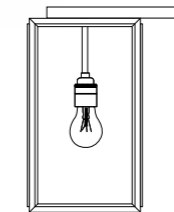

7656 PORTICO WALL LIGHT EXTERNALLY GLAZED

A Portico Wall Light hand made in brass, with a weathered finish. Glass panels on all four sides with brass beaded frames applied externally. Available in two different sizes.

E27 60W IP43

H: 370 mm x W: 200 mm

DP7656/20/BRWE/CL Small Portico Wall, Weathered Brass, Clear Glass

H: 445 mm x W: 255 mm

DP7656/BRWE/CL Portico Wall, Weathered Brass, Clear Glass

7401 WEATHERPROOF SHIP'S WELL GLASS LIGHT

Weatherproof Ship's Well Glass Light with guard. Clear or frosted glass.

H: 260 mm x P: 120 mm

E27 60W IP54

DP7401/BRWE/CL/E27

Weatherproof Ship's Well Glass, Weathered Brass, Clear Glass

DP7401/BRWE/FR/E27

Weatherproof Ship's Well Glass, Weathered Brass, Frost Glass