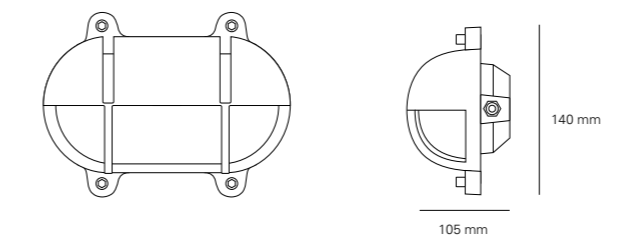

DP7435/BR/WE

E27 60W IP54 **7435** H: 175 mm x W: 245 mm

- DP7435/BR Oval Brass Bulkhead with Eyelid Shield, Medium, Natural Brass
- DP7435/BR/WE Oval Brass Bulkhead with Eyelid Shield, Medium, Weathered Brass
- DP7435/CP Oval Brass Bulkhead with Eyelid Shield, Medium, Chrome Plated