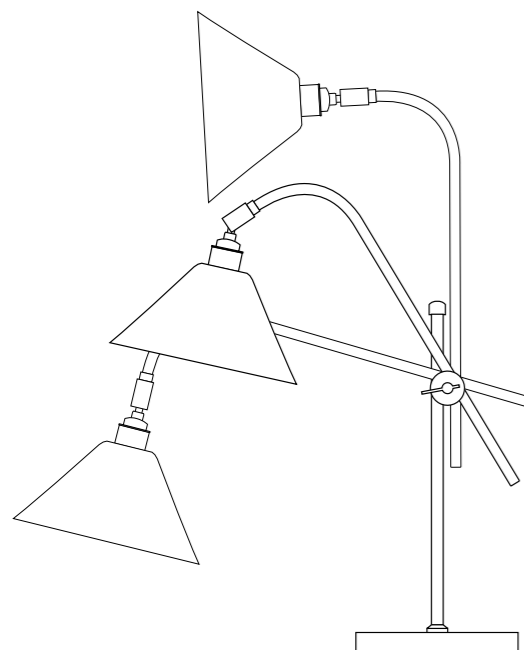

TASK CERAMIC

A natural bone china Task light, with a wide moveable shade.

FT431N Task Ceramic Table Light, Natural
H: 560 mm x W: 480 mm (as photographed)
H: 950 mm, W: 640 mm (maximum)