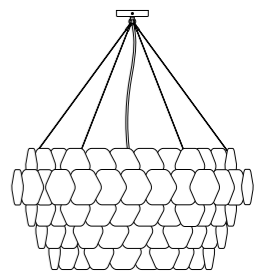

FP552N
Cranton Hexagonal Pendant Light, Sand and Taupe Braided Cable
H: 400 mm x W: 760 mm