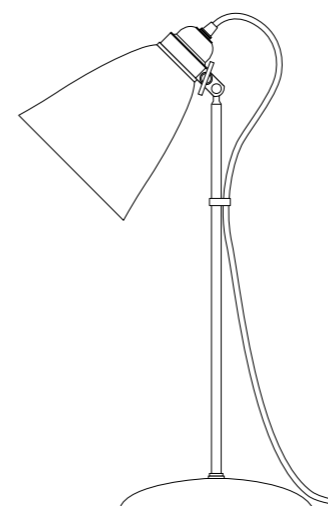

CIRCLE LINE

Our classic Hector Dome shaped Table Light with bold black & white Circle Line striped shades. Hand painted in Stoke-on-Trent. Available in black & white or dark blue & white.

COLOUR OPTIONS ● ●