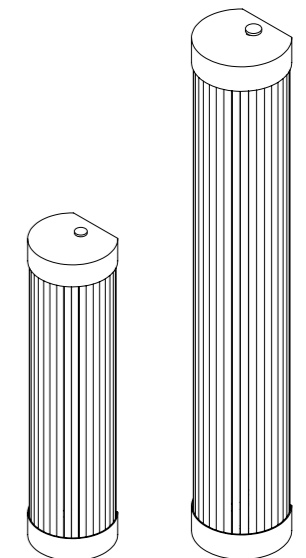

# CIRCUS & MANN PRISMATIC WALL LIGHT

Circus & Mann Prismatic Wall Lights have moulded prismatic glass shades that sparkle and refract light, providing an even illumination.

E27 40W

FW363N Circus Prismatic Wall Light  
H: 205 mm x P: 230 mm