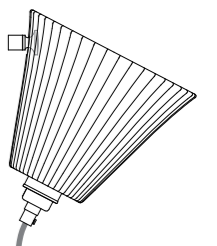

LARGE

H: 190 mm x P: 200 mm

FW546N Portable Large Pleated Wall Light, Sand and Taupe Braided Cable