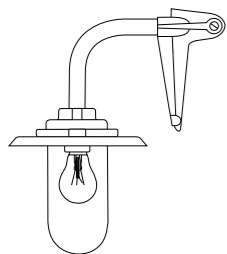

E27 60W IP54

7677 EXTERIOR BRACKET LIGHT 60W CORNER FORK

H: 360 mm x P: 230 mm

- DP7677/BL/060C/AC Exterior Bracket Light, 60W, Corner, Painted Black, Clear
- DP7677/BL/060F/AC Exterior Bracket Light, 60W, Corner, Painted Black, Frosted
- DP7677/GA/060C/AC Exterior Bracket Light, 60W, Corner Fork, Galvanised, Clear
- DP7677/GA/060F/AC Exterior Bracket Light, 60W, Corner Fork, Galvanised Frosted

GUARD

H: 185 mm x W: 110 mm

- DP7677/GA/GD/060 Guard 60W Galvanised
- DP7677/BL/GD/060 Guard 60W Painted Black