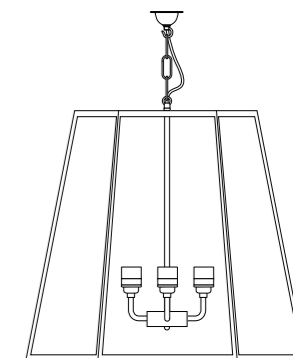

Hex Pendant

Hex Pendant, Extra Large

DP7651/BR/WE/CL  
Hex Pendant, Weathered Brass  
H: 170 mm x W: 120 mm

DP7651/XL/BR/WE/CL  
Hex Pendant, Extra Large, Weathered Brass  
H: 530 mm x W: 560 mm