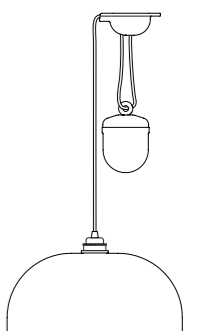

# 7245 ZOE

An aluminium or white powder coated pendant light which was inspired by factory lights from the British industrial era. The light features a hand spun reflector and a slip cast bone china lamp holder body with a cotton braided cable. *H: 230 mm x W: 230 mm*