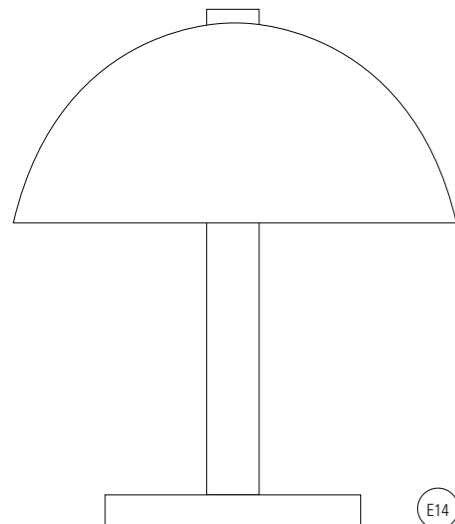

PRIMO

A moulded prismatic glass shaded Table Light.

FT311N Primo Table Light
H: 460 mm x W: 240 mm (as photographed)
H: 570 mm, W: 240 mm (maximum)

E27 40W

7521 SHIP'S HOOK LIGHT

A portable hand-held Table Light, originally designed as a workman's light. It has a hooked top to allow for the light to be suspended.

H: 330 mm x W: 150 mm

COLOUR OPTIONS ● ●

Weathered Brass
with Clear Glass

E27 40W

- DP7521/BR/PO/CL Polished Brass with Clear Glass
- DP7521/BR/PO/FR Polished Brass with Frosted Glass
- DP7521/BR/WE/CL Weathered Brass with Clear Glass
- DP7521/BR/WE/FR Weathered Brass with Frosted Glass

Polished Brass with Frosted Glass

COSMO

A ribbed prismatic glass Table Light.

FT451N Cosmo Prismatic Glass Table Light
H: 380 mm x D: 305 mm

E14 60W

7523 SHIP'S WELL GLASS

A portable hand-held Table Light, originally designed as a workman's light. It has a looped top to allow for the light to be suspended.

H: 370 mm x W: 150 mm

COLOUR OPTIONS ● ●

Weathered Brass
with Frosted Glass

E27 40W

- DP7523/BR/PO/CL Polished Brass with Clear Glass
- DP7523/BR/PO/FR Polished Brass with Frosted Glass
- DP7523/BR/WE/CL Weathered Brass with Clear Glass
- DP7523/BR/WE/FR Weathered Brass with Frosted Glass

Weathered Brass
with Clear Glass