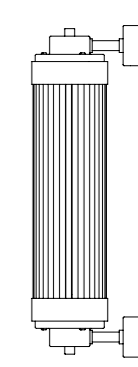

7679 WELL GLASS

The 7679 Well Glass Wall Light takes design inspiration from the 7679 Pendant Light. An Industrial style screw type well glass light, suited for both indoor and outdoor use. The light has a galvanised finish with brass suspension loop and cable entry. The light is available with clear or frosted glass. *H: 350 mm x P: 220 mm*

E27 60W IP44

DP7679/BRKT/GA/CL Well Glass Wall Light, Galvanised, Clear Glass
DP7679/BRKT/GA/FR Well Glass Wall Light, Galvanised, Frosted Glass

7216 PILLAR OFFSET

The latest addition to the elegant Art Deco range of Pillar Lights. The 7216 LED Pillar Light is offset from the wall, and is available in weathered brass, polished brass, and chrome plated finishes. It offers sophisticated wall lighting for internal spaces, including bathrooms (IP44). Dimmable driver included, to be installed remotely (behind fitting). *H: 450 mm x P: 155 mm*

COLOUR OPTIONS ● ● ●

E27 10W IP44

DP7216/BR/WE Pillar Offset LED Wall Light, Weathered Brass
DP7216/BR/PO Pillar Offset LED Wall Light, Polished Brass
DP7216/CP Pillar Offset LED Wall Light, Chrome Plated