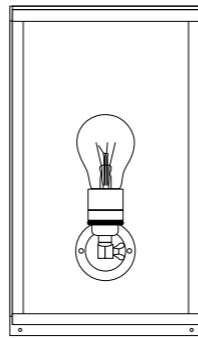

DP7645/BR/PO/CL Box Wall, Internally Glazed, Medium, Polished Brass, Clear
DP7645/BR/PO/FR Box Wall, Internally Glazed, Medium, Polished Brass, Frosted
DP7645/BRWE/CL Box Wall, Internally Glazed, Medium, Weathered Brass, Clear
DP7645/BRWE/FR Box Wall, Internally Glazed, Medium, Weathered Brass, Frosted

DP7645/NP/PO/CL Box Wall, Internally Glazed, Medium, Polished Nickel, Clear
DP7645/NP/PO/FR Box Wall, Internally Glazed, Medium, Polished Nickel, Frosted
DP7645/NP/SA/CL Box Wall, Internally Glazed, Medium, Satin Nickel, Clear
DP7645/NP/SA/FR Box Wall, Internally Glazed, Medium, Satin Nickel, Frosted