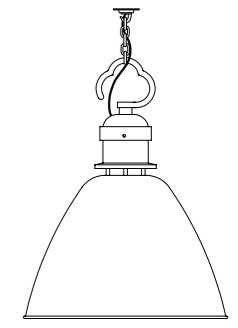

E27 100W

SMALL
H: 490 mm x D: 330 mm

- DP7380/S/WH Small 7380, White
- DP7380/S/BL Small 7380, Black
- DP7380/S/LG Small 7380, Light Grey
- DP7380/S/AL Small 7380, Aluminium

E27 100W

MEDIUM
H: 570 mm x D: 440 mm

- DP7380/M/LG Medium 7380 Light Grey
- DP7380/M/BL Medium 7380, Black
- DP7380/M/WH Medium 7380, White
- DP7380/M/AL Medium 7380, Aluminium

E27 100W

LARGE
H: 680 mm x D: 530 mm

- DP7380/L/BL Large 7380, Black
- DP7380/L/WH Large 7380, White
- DP7380/L/LG Large 7380, Light Grey
- DP7380/L/AL Large 7380, Aluminium