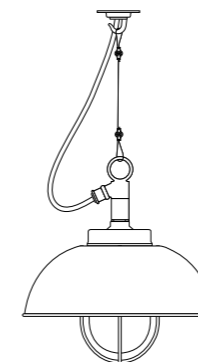

DP7222/CO/CL