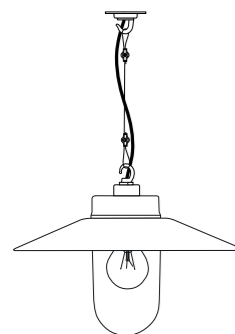

- DP7680/PE/GA/CL Well Glass Pendant, With Visor, Galvanised, Clear Glass
- DP7680/PE/GA/FR Well Glass Pendant, With Visor, Galvanised, Frosted Glass
- DP7680/PE/GM/CL Well Glass Pendant, With Visor, Gunmetal, Clear Glass
- DP7680/PE/GM/FR Well Glass Pendant, With Visor, Gunmetal, Frosted Glass

7170 SPUN REFLECTOR

A spun, corrugated aluminium or copper reflector with either a porcelain suspension lampholder, or with a cord grip lampholder. Available in a range of finishes.

COLOUR OPTIONS