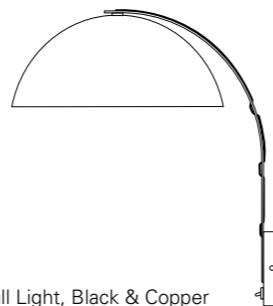

LONDON WALL LIGHT

The London wall light has the same retro design as the table light, featuring a spun aluminium semi-sphere shade and either a chrome or copper base and arm. A cotton braided cable is woven through the curved arm. Available in black, grey, red and yellow with matching braided cable.

H: 420 mm x P: 380 mm

SHADE COLOUR OPTIONS BASE & ARM FINISHES

E27 60W

- FW517K London Wall Light, Black
- FW517GR London Wall Light, Putty Grey
- FW517R London Wall Light, Red
- FW517Y London Wall Light, Yellow
- FW517KC London Wall Light, Black & Copper

TASK SHORT & TASK WALL LIGHTS

The Task Short Wall Light has a moveable aluminium shade and a short steel arm. The Task Wall Light has the same positionable shade as the Short Wall Light, but with a longer cantilever arm which is adjustable. Both styles of light have a switched base and are available in a range of colours.

COLOUR OPTIONS

E27 60W

- FW390K Task Short Wall, Black
- FW390B Task Short Wall, Blue
- FW390C Task Short Wall, Cream
- FW390R Task Short Wall, Red
- FW390W Task Short Wall, White
- FW390G Task Short Wall, Olive Green
- FW390GR Task Short Wall, Putty Grey
- FW390LP Task Short Wall, Polished Aluminium

H: 320 mm x P: 365 mm (as photographed)

E27 60W

- FW341B Task Wall Light, Blue
- FW341K Task Wall Light, Black
- FW341C Task Wall Light, Cream
- FW341R Task Wall Light, Red
- FW341W Task Wall Light, White
- FW341G Task Wall Light, Olive Green
- FW341GR Task Wall Light, Putty Grey
- FW341LP Task Wall Light, Polished Aluminium

H: 440 mm x P: 560 mm (as photographed)
H: H: 900 mm x P: 740 mm (maximum)