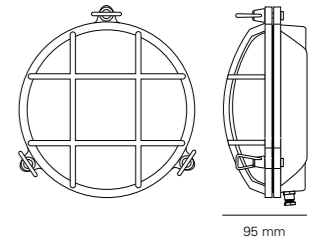

8134 & 8138

Circular, die-cast aluminium bulkhead in two versions: guarded or unguarded. Natural zinc-grey finish with frosted glass diffuser. Front bezel secured by stainless steel socket head screws. Rear cable entry and through back plate fixing. Available with E27 lampholder for GLS and retrofit CFL/LED lamps, or G24 lampholder and ballast for pin based CFL lamps. *H: 260 mm x W: 260 mm*

E27 100W IP54

DP8134/AL/E27 Aluminium Bulkhead, E27
DP8138/AL/E27 Aluminium Bulkhead, with Guard, E27

G24d 18W IP54

DP8134/AL/G24 Aluminium Bulkhead, G24, 18W
DP8138/AL/G24 Aluminium Bulkhead, with Guard, G24, 18W

7028 WITH INTERNAL FIXING POINTS

ROUND

A die-cast Bulkhead light in brass, with frosted glass diffusers. Also available in a weathered brass and chrome plated finish. Front guard secured by three wing nuts. Glanded surface cable entry. *H: 210 mm x W: 190mm*

COLOUR OPTIONS ● ● ●

E27 60W IP54

DP7028/BR Brass Bulkhead with Internal Fixing Points, Polished Brass
DP7028/CP Brass Bulkhead with Internal Fixing Points, Chrome Plated
DP7028/BRWE Brass Bulkhead with Internal Fixing Points, Weathered Brass

7027 WITH INTERNAL FIXING POINTS

A die-cast Bulkhead light in brass, with frosted glass diffusers. Available in brass, weathered brass and chrome plated finish. Front guard secured by three wing nuts. Glanded surface cable entry. *H: 240 mm x W: 215 mm*

COLOUR OPTIONS ● ● ●

E27 75W IP54

DP7027/BR Brass Bulkhead with Internal Fixing Points, Polished Brass
DP7027/CP Brass Bulkhead with Internal Fixing Points, Chrome Plated
DP7027/BRWE Brass Bulkhead with Internal Fixing Points, Weathered Brass

7028/M YACHT BRASS BULKHEAD FITTING