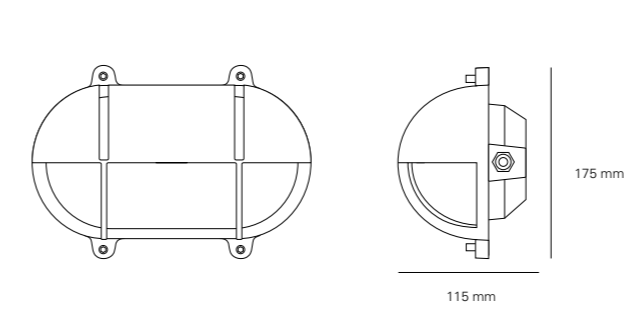

COLOUR OPTIONS

DP7434/BR

E27 100W IP54 **7434** H: 210 mm x W: 275 mm

- DP7434/BR Oval Brass Bulkhead with Eyelid Shield, Large, Natural Brass
- DP7434/BR/WE Oval Brass Bulkhead with Eyelid Shield, Large, Weathered Brass
- DP7434/CP Oval Brass Bulkhead with Eyelid Shield, Large, Chrome Plated