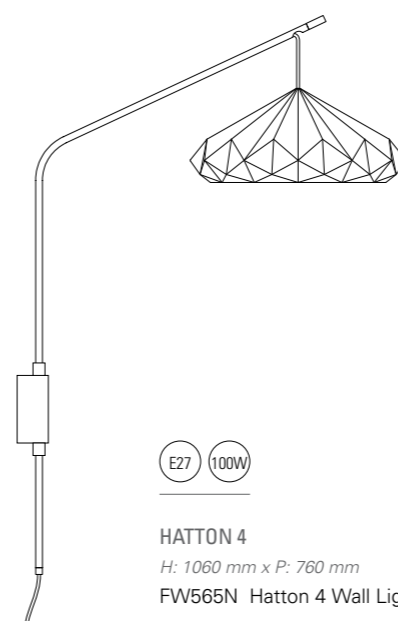

E27 100W

HATTON 4

H: 1060 mm x P: 760 mm

FW565N Hatton 4 Wall Light, Black Braided Cable

E27 60W

HATTON 3

H: 320 mm x P: 230 mm

FW561N Hatton 3 Wall Light