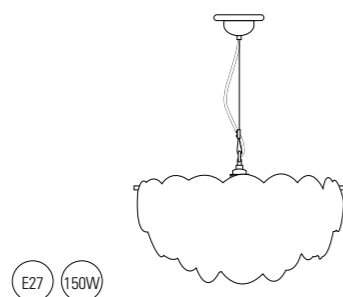

E27 150W

FP441N
Pembridge Size 2 Pendant Light, Natural
H: 280 mm x D: 440 mm