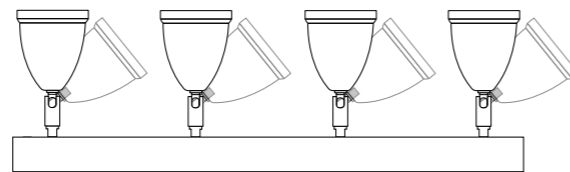

0766 QUADRUPLE H: 165 mm x W: 515 mm