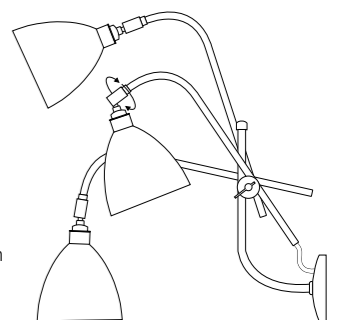

LONDON WALL LIGHT

The London wall light has the same retro design as the table light, featuring a spun aluminium semi-sphere shade and either a chrome or copper base and arm. A cotton braided cable is woven through the curved arm. Available in black, grey, red and yellow with matching braided cable.

H: 420 mm x P: 380 mm

SHADE COLOUR OPTIONS BASE & ARM FINISHES

E27 60W

- FW517K London Wall Light, Black
- FW517GR London Wall Light, Putty Grey
- FW517R London Wall Light, Red
- FW517Y London Wall Light, Yellow
- FW517KC London Wall Light, Black & Copper

TASK SHORT & TASK WALL LIGHTS

The Task Short Wall Light has a moveable aluminium shade and a short steel arm. The Task Wall Light has the same positionable shade as the Short Wall Light, but with a longer cantilever arm which is adjustable. Both styles of light have a switched base and are available in a range of colours.

COLOUR OPTIONS

E27 60W

- FW390K Task Short Wall, Black
- FW390B Task Short Wall, Blue
- FW390C Task Short Wall, Cream
- FW390R Task Short Wall, Red
- FW390W Task Short Wall, White
- FW390G Task Short Wall, Olive Green
- FW390GR Task Short Wall, Putty Grey
- FW390LP Task Short Wall, Polished Aluminium

H: 320 mm x P: 365 mm (as photographed)

E27 60W

- FW341B Task Wall Light, Blue
- FW341K Task Wall Light, Black
- FW341C Task Wall Light, Cream
- FW341R Task Wall Light, Red
- FW341W Task Wall Light, White
- FW341G Task Wall Light, Olive Green
- FW341GR Task Wall Light, Putty Grey
- FW341LP Task Wall Light, Polished Aluminium

H: 440 mm x P: 560 mm (as photographed)
H: H: 900 mm x P: 740 mm (maximum)