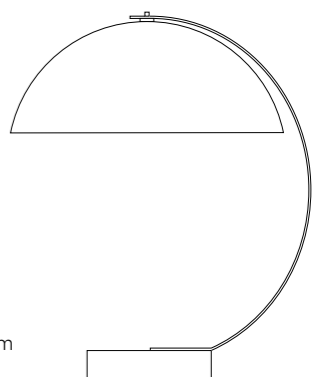

FT462K London, Black with Chrome Base & Arm

FT462R London, Red with Chrome Base & Arm

FT462Y London, Yellow with Chrome Base & Arm

FT462GR London, Putty Grey with Chrome Base & Arm

FT462KCP London, Black with Copper Base & Arm