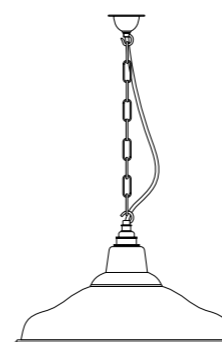

E27 100W

- DP7200/GR
- DP7200/PG
- DP7200/CO/GR/PO
- DP7200/CO/PO/WH
- DP7200/CO/WE/PO
- DP7200/CO/WE/WH

SCHOOL LIGHT H: 250 mm x D: 400 mm

- School Pendant Light Painted Green with White Interior
- School Pendant Light Painted Putty Grey with White Interior
- School Pendant Light Painted Green with Polished Copper Interior
- School Pendant Light Polished Copper
- School Pendant Light Weathered Copper with Polished Copper Interior
- School Pendant Light Weathered Copper with White Interior